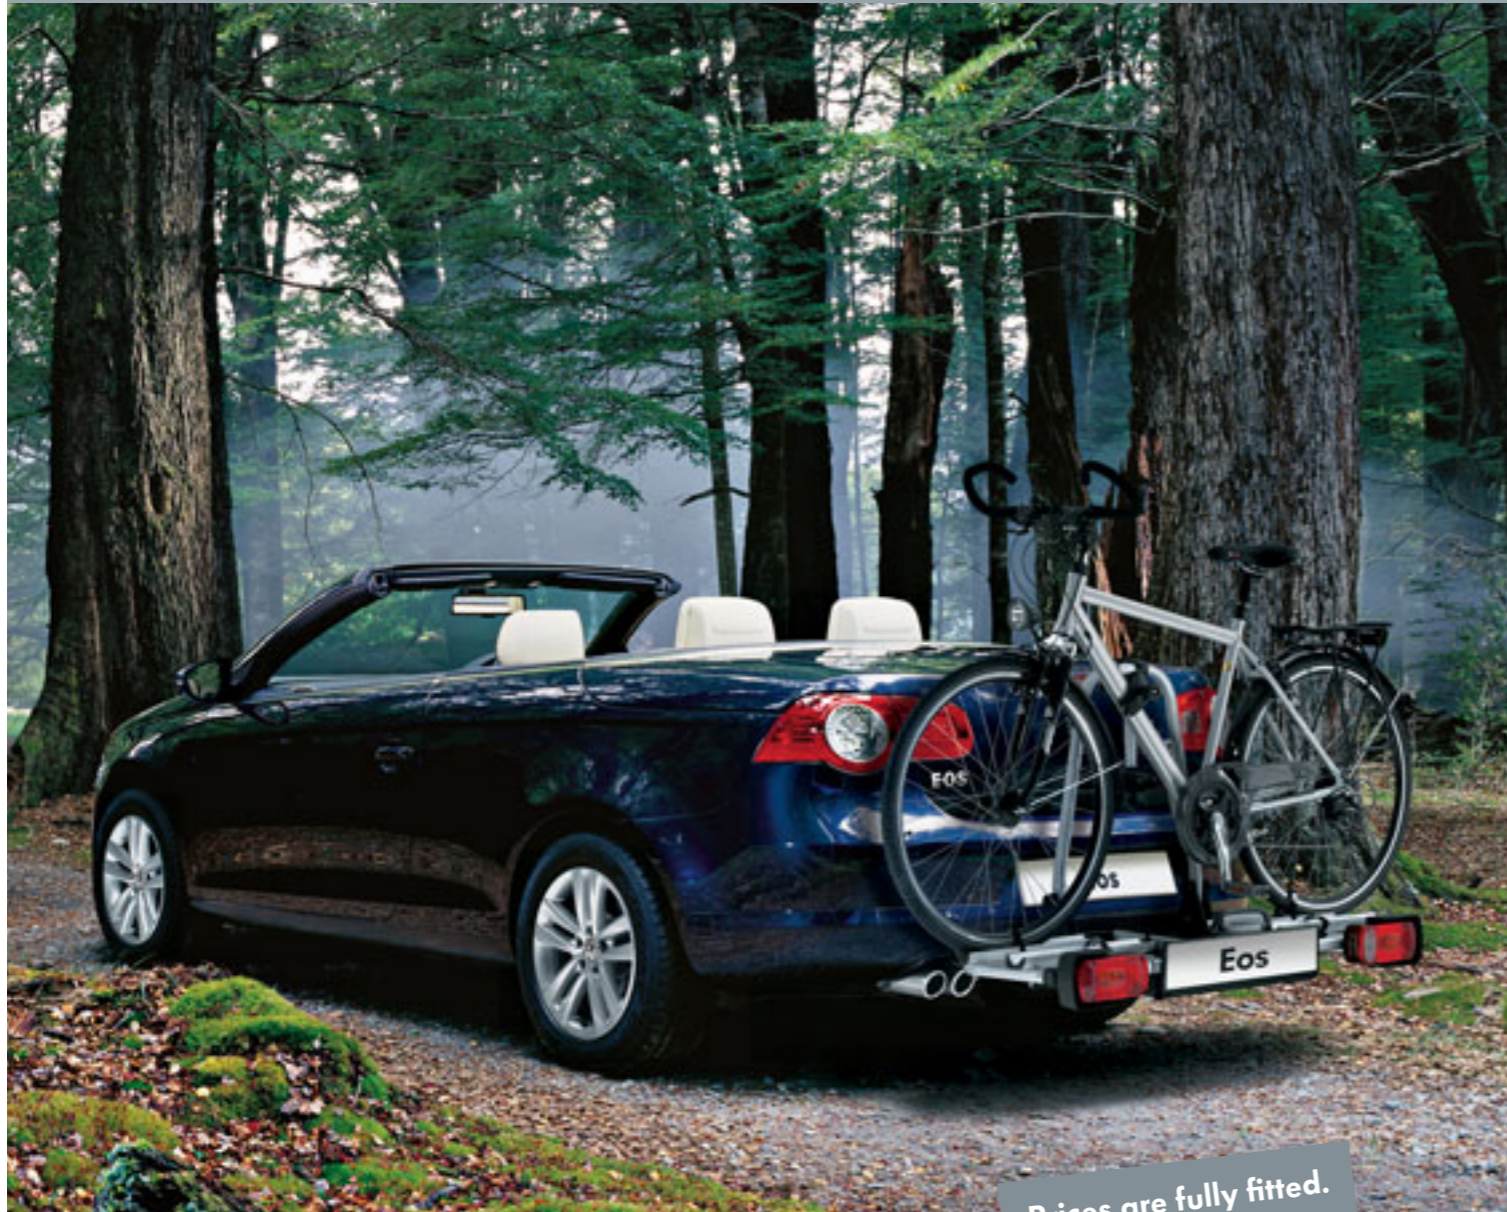

Prices are fully fitted.
(Where fitting applies, unless otherwise stated.)

Volkswagen Genuine Bicycle carrier for the towbar¹

Taking up to two bicycles on your journey with you couldn't be easier. This carrier is quickly mounted onto the towbar, the lockable fastening screws enable it to be flexible and secure. The maximum carrying capacity is 35 kg, and an extension set is available for a third bicycle.

Bicycle carrier for towbar
Part number 1T2 071 105 **£393.00**

Extension kit for third bicycle
Part number 3C0 071 109 A **£178.00**