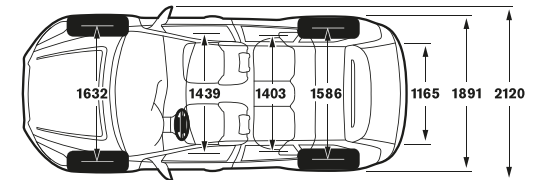

<b>LUGGAGE COMPARTMENT</b>	
Volume to glass line – rear seats up, litres	495
Volume to roof – rear seats up, litres	655
Volume to roof – rear seats down, litres	1455

<b>GROUND CLEARANCE</b>	
Vehicle Ground Clearance, mm	230
With 2 Persons, mm	220
Wading Depth, mm	350
Approach Angle	22°
Departure Angle	27°
Breakover Angle	22°