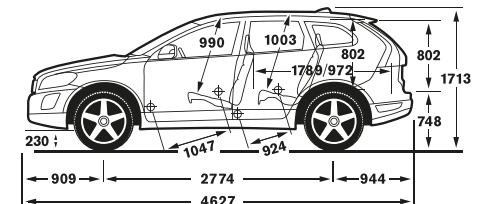

(i) For best performance and lowest fuel consumption 98 RON is recommended, 95 RON can be used for normal driving

(ii) The results do not express or imply any guarantee of the fuel consumption of a particular car

(iii) Official fuel consumption figures are obtained in accordance with Directive 93/116/EC as amended by 1999/100/EC. The figures are obtained under controlled test conditions and as such consumption achieved on the road will not necessarily accord with the official test results. Factors including driving styles and road, car and weather conditions will also have a bearing on actual fuel consumption achieved

(iv) Unbraked towing weight must not exceed 50% of kerb weight up to a maximum of 750 kg

(v) All diesel models are fitted with a particulate filter

Notes: The weight of the vehicle will influence the level of CO₂ emitted and as a result, vehicles with higher levels of specification and factory fit options may emit higher levels of CO₂. However, vehicle tax is paid according to the weight and CO₂ emissions of the standard vehicle, as published in this price list. A weighbridge must be used to determine specific weights. Data valid for manual transmission unless specified. Auto = Geartronic Automatic Transmission.

LUGGAGE COMPARTMENT	
Volume to glass line – rear seats up, litres	495
Volume to roof – rear seats up, litres	655
Volume to roof – rear seats down, litres	1455

GROUND CLEARANCE	
Vehicle Ground Clearance, mm	230
With 2 Persons, mm	220
Wading Depth, mm	350
Approach Angle	22°
Departure Angle	27°
Breakover Angle	22°

INSURANCE RATINGS	
Insurance ratings may vary depending on model line and specification. For details, please refer to http://www.thatcham.org/abigrouprating	

XC60