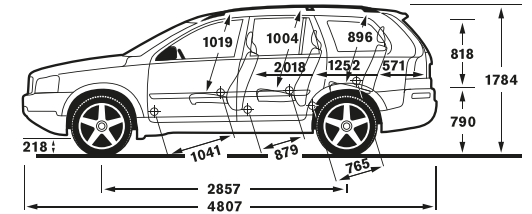

(i) The results do not express or imply any guarantee of the fuel consumption of a particular car

(ii) Official fuel consumption figures are obtained in accordance with Directive 93/116/EC as amended by 1999/100/EC. The figures are obtained under controlled test conditions and as such consumption achieved on the road will not necessarily accord with the official test results. Factors including driving styles and road, car and weather conditions will also have a bearing on actual fuel consumption achieved

(iii) Unbraked towing weight must not exceed 50% of kerb weight up to a maximum of 750 kg

(iv) All diesel models are fitted with a particulate filter

Notes: The weight of the vehicle will influence the level of CO₂ emitted and as a result, vehicles with higher levels of specification and factory fit options may emit higher levels of CO₂. However, vehicle tax is paid according to the weight and CO₂ emissions of the standard vehicle, as published in this price list. A weighbridge must be used to determine specific weights. Data valid for manual transmission unless specified. Auto = Geartronic Automatic Transmission.

LUGGAGE COMPARTMENT	
Volume to glass line – rear seats up, litres	249
Volume to glass line – 3rd row down, 2nd row up, litres	615
Volume to roof – all rear seats down, litres	1837

GROUND CLEARANCE	
Vehicle Ground Clearance, mm	218
With 2 Persons, mm	207
Wading Depth, mm	406
Departure Angle	28°
Approach Angle	25°
Breakover Angle	20°

INSURANCE RATINGS	
Insurance ratings may vary depending on model line and specification. For details, please refer to http://www.thatcham.org/abigrouprating	

XC90