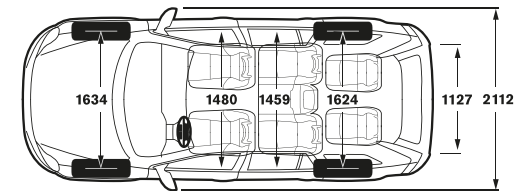

(i) The results do not express or imply any guarantee of the fuel consumption of a particular car

(ii) Official fuel consumption figures are obtained in accordance with Directive 93/116/EC as amended by 1999/100/EC. The figures are obtained under controlled test conditions and as such consumption achieved on the road will not necessarily accord with the official test results. Factors including driving styles and road, car and weather conditions will also have a bearing on actual fuel consumption achieved

(iii) Unbraked towing weight must not exceed 50% of kerb weight up to a maximum of 750 kg

(iv) All diesel models are fitted with a particulate filter

Notes: The weight of the vehicle will influence the level of CO₂ emitted and as a result, vehicles with higher levels of specification and factory fit options may emit higher levels of CO₂. However, vehicle tax is paid according to the weight and CO₂ emissions of the standard vehicle, as published in this price list. A weighbridge must be used to determine specific weights. Data valid for manual transmission unless specified. Auto = Geartronic Automatic Transmission.

LUGGAGE COMPARTMENT	
Volume to glass line – rear seats up, litres	249
Volume to glass line – 3rd row down, 2nd row up, litres	615
Volume to roof – all rear seats down, litres	1837

GROUND CLEARANCE	
Vehicle Ground Clearance, mm	218
With 2 Persons, mm	207
Wading Depth, mm	406
Departure Angle	28°
Approach Angle	25°
Breakover Angle	20°

INSURANCE RATINGS	
Insurance ratings may vary depending on model line and specification. For details, please refer to http://www.thatcham.org/abigrouprating	

XC90