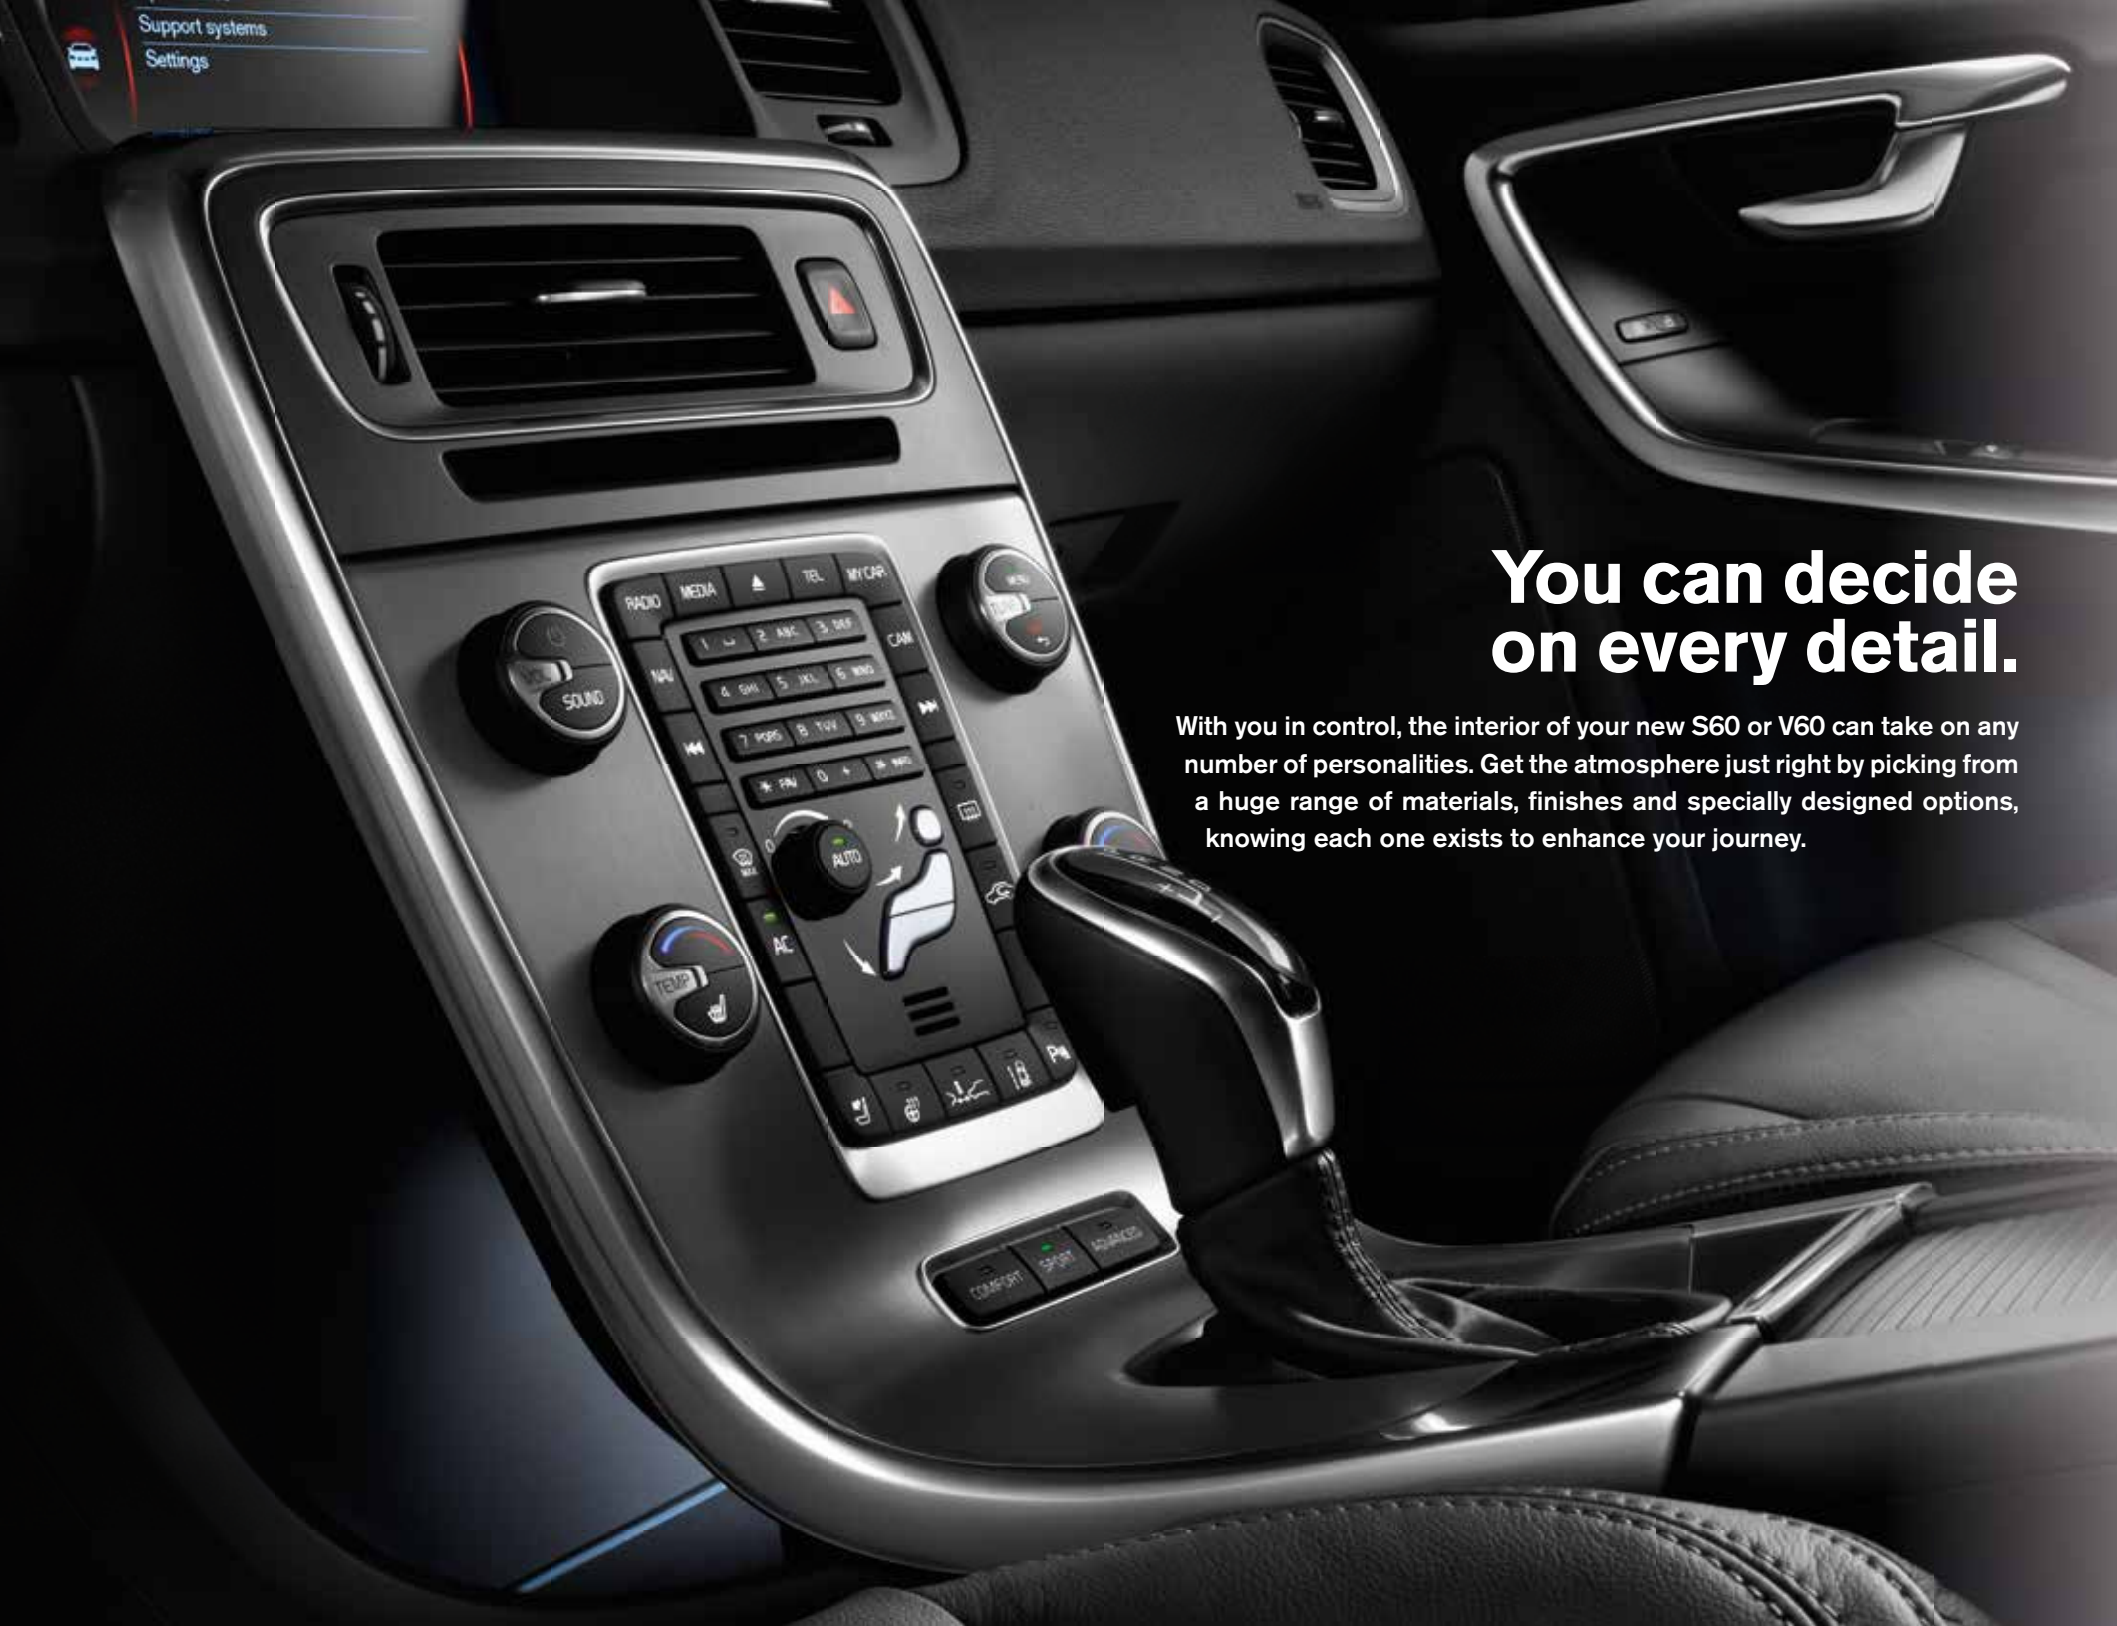

Design your perfect Volvo online at volvocars.co.uk/createyourown

You can decide on every detail.

With you in control, the interior of your new S60 or V60 can take on any number of personalities. Get the atmosphere just right by picking from a huge range of materials, finishes and specially designed options, knowing each one exists to enhance your journey.