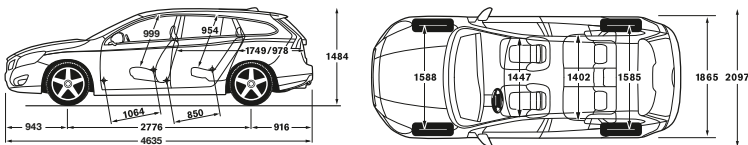

V60 LUGGAGE COMPARTMENT

Volume to glass line - rear seats up - litres	430
Volume to roof - rear seats up - litres	557
Volume to roof - rear seats down - litres	1241
Under floor volume - litres	30

- (i) For best performance and lowest fuel consumption 98 RON is recommended, 95 RON can be used for normal driving
  (ii) The results do not express or imply any guarantee of the fuel consumption of a particular car
  (iii) Official fuel consumption figures are obtained in accordance with Directive 93/116/EC as amended by 1999/100/EC. The figures are obtained under controlled test conditions and as such consumption achieved on the road will not necessarily accord with the official test results. Factors including driving styles and road, car and weather conditions will also have a bearing on actual fuel consumption achieved
  (iv) Unbraked towing weight must not exceed 50% of kerb weight up to a maximum of 750 kg
  (v) All diesel models are fitted with a particulate filter

Notes: The weight of the vehicle will influence the level of CO₂ emitted and as a result, vehicles with higher levels of specification and factory fit options may emit higher levels of CO₂. However, vehicle tax is paid according to the weight and CO₂ emissions of the standard vehicle, as published in this price list. A weighbridge must be used to determine specific weights. Auto = Geartronic

Design your perfect Volvo online at volvocars.co.uk/createyourown

V60