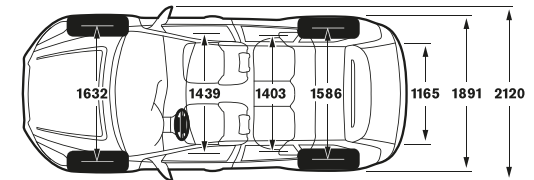

ENGINE	T6 AWD		D4 FWD		D4 AWD		D5 AWD	
	AUTO		MANUAL	AUTO	MANUAL	AUTO	MANUAL	AUTO
Configuration/Cylinders	Transverse – 24 valve, 6 cylinder		Transverse – 16 valve, 4 cylinder		Transverse – 20 valve, 5 cylinder		Transverse – 20 valve, 5 cylinder	
Engine capacity, cc	2953		1969		2400		2400	
Max. output ECE, hp/kw/rpm	304/224/5600		181/133/4250		181/133/4000		215/158/4000	
Max. torque ECE, Nm/rpm	440/2100-4200		400/1750-2500		420/1500-2500		420/1500-3250	440/1500-3000
Transmission	6 speed		6 speed	8 speed	6 speed		6 speed	
Start/Stop	No		Yes		Yes	No	Yes	No
Fuel	95-98 RON unleaded⁽ⁱ⁾		Diesel^(v)		Diesel^(v)		Diesel^(v)	
Fuel tank volume, litres (gallons)	70 (15.4)		70 (15.4)		70 (15.4)		70 (15.4)	
PERFORMANCE								
Top speed, mph	130		130		124	121	130	127
Acceleration 0-60 mph, sec	6.5		8.0		9.4	9.7	7.5	7.8
0-62 mph (0-100 km/h), sec	6.9		8.5		9.8	10.2	8.1	8.3
FUEL CONSUMPTION MPG / L/100 KM⁽ⁱⁱ⁾⁽ⁱⁱⁱ⁾								
Urban	18.6/15.2	57.6/4.9	53.3/5.3	47.1/6.0	33.2/8.5	47.1/6.0	33.2/8.5	
Extra Urban	34.9/8.1	65.7/4.3	64.2/4.4	57.7/4.9	53.3/5.3	57.7/4.9	53.3/5.3	
Combined	26.4/10.7	62.8/4.5	60.1/4.7	53.3/5.3	44.1/6.4	53.3/5.3	44.1/6.4	
EMISSIONS								
CO₂ g/km	249	117	124	139	169	139	169	
Vehicle Tax Band	L	C	D	E	I	E	I	
First Year Vehicle Tax	£840	£0		£125	£285	£125	£285	
Subsequent Years' Vehicle Tax	£475	£30	£105	£125	£200	£125	£200	
Emission Level	Euro V	Euro VI		Euro V		Euro V		
WEIGHTS								
Min. kerb weight, kg (actual kerb weight dependent on spec.)	1883	1746	1781	1839	1864	1847	1864	
Max. possible towing weight braked, kg	2000		1800		1800	2000	1800	2000
Max. towing weight unbraked (approx), kg^(iv)	750		750		750		750	
Max. towball weight, kg	90		90		90		90	
Max. total weight, kg	2440		2300		2505		2505	
Max. roof load, kg	100		100		100		100	
Max. payload, kg (dependent on spec.)	557	554	549	666	641	658	641	

LUGGAGE COMPARTMENT	
Volume to glass line – rear seats up, litres	495
Volume to roof – rear seats up, litres	655
Volume to roof – rear seats down, litres	1455

GROUND CLEARANCE	
Vehicle Ground Clearance, mm	230
With 2 Persons, mm	220
Wading Depth, mm	350
Approach Angle	20°
Departure Angle	27°
Breakover Angle	22°

INSURANCE RATINGS	
Insurance ratings may vary depending on model line and specification. For details, please go to volvocars.co.uk	

- (i) For best performance and lowest fuel consumption 98 RON is recommended, 95 RON can be used for normal driving
- (ii) The results do not express or imply any guarantee of the fuel consumption of a particular car
- (iii) Official fuel consumption figures are obtained in accordance with Directive 93/116/EC as amended by 1999/100/EC. The figures are obtained under controlled test conditions and as such consumption achieved on the road will not necessarily accord with the official test results. Factors including driving styles and road, car and weather conditions will also have a bearing on actual fuel consumption achieved
- (iv) Unbraked towing weight must not exceed 50% of kerb weight up to a maximum of 750 kg
- (v) All diesel models are fitted with a particulate filter

Notes: The weight of a vehicle will influence the level of CO₂ emitted and as a result, vehicles with higher levels of specification and factory fit options may emit higher levels of CO₂. However, Vehicle Excise Duty is charged according to the weight and CO₂ emissions of the standard vehicle, as published in this price list. The weight effect of any additional items does not affect the amount of Vehicle Excise Duty payable.

XC60