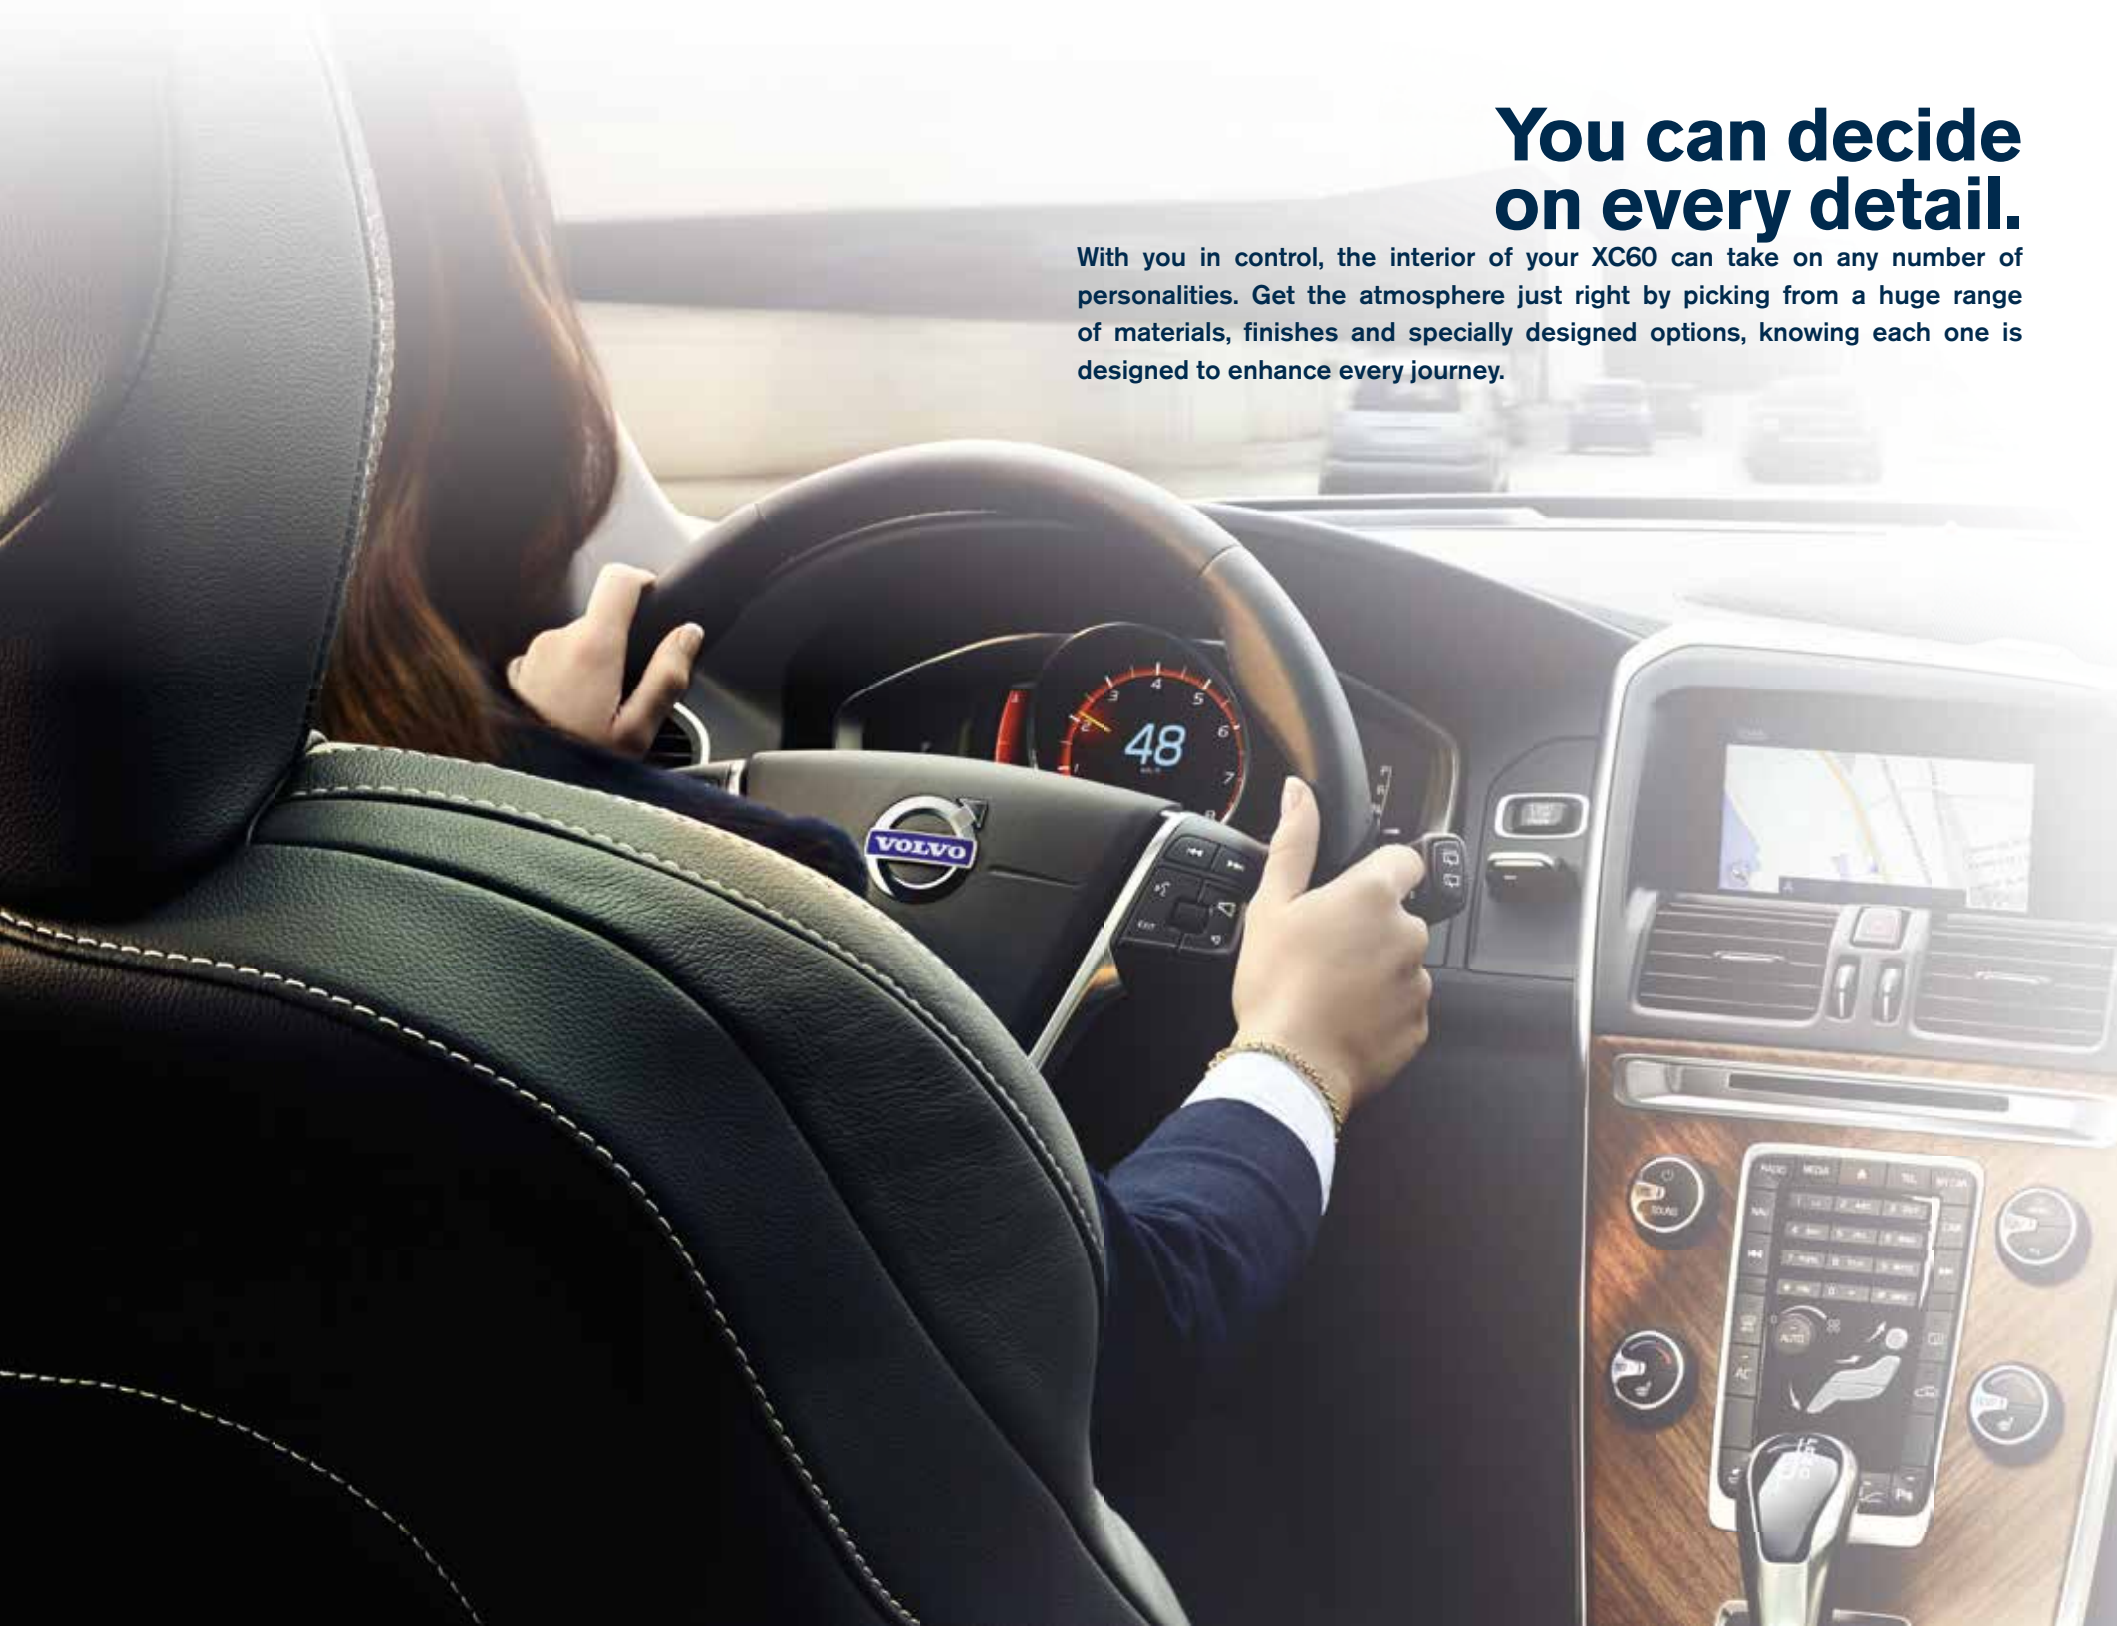

You can decide on every detail.

With you in control, the interior of your XC60 can take on any number of personalities. Get the atmosphere just right by picking from a huge range of materials, finishes and specially designed options, knowing each one is designed to enhance every journey.