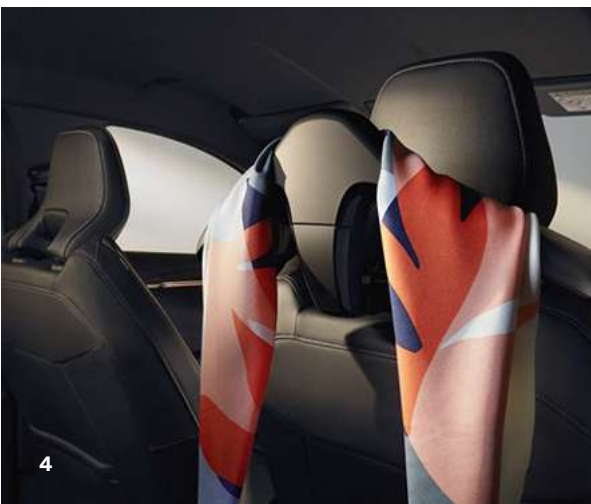

comfort - life on board

1. **Handpresso travel coffee machine**
  (77 11 940 552)
2. **modular centre console organiser**
  (98 49 004 73R)
3. **Kidfix XP group 2-3 child seat**
  77 11 940 745
4. **hanger and multifunctional system**
  (77 11 785 946)
5. **aviation tray on multifunctional system**
  (77 11 785 947)

onboard comfort

Enjoy every moment on board. Simple and innovative, the modular centre console organiser comes with freely positionable pins to keep your personal belongings within easy reach: notebook, diary, telephone, wallet, etc. Put your jacket on the hanger on the headrest and let the journey begin! Feel like a coffee during a break? Prepare it with the Handpresso mobile machine, place the cup on the back shelf of the multifunctional system and enjoy the flavours.