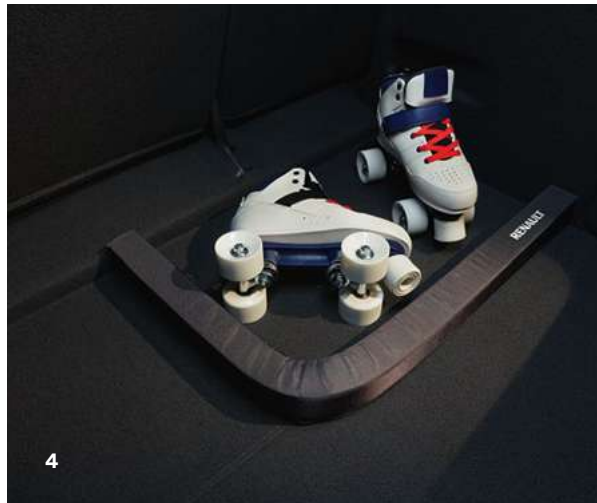

comfort - boot layout

1. false floor for cable storage
  (84 9P 312 79R)
2. horizontal boot storage net
  (77 11 227 501)
3. vertical boot storage net
  (77 11 227 502)
4. portable boot organiser
  (82 01 585 488)

everything in its place

No matter how the road bends, your belongings stay put thanks to the vertical or horizontal storage net, or the clever portable boot organiser. And the false floor has two impressive benefits: it raises the boot floor, providing improved access and ergonomics and maintains the original storage volume. And with its compartments, storing all your stuff has never been easier.