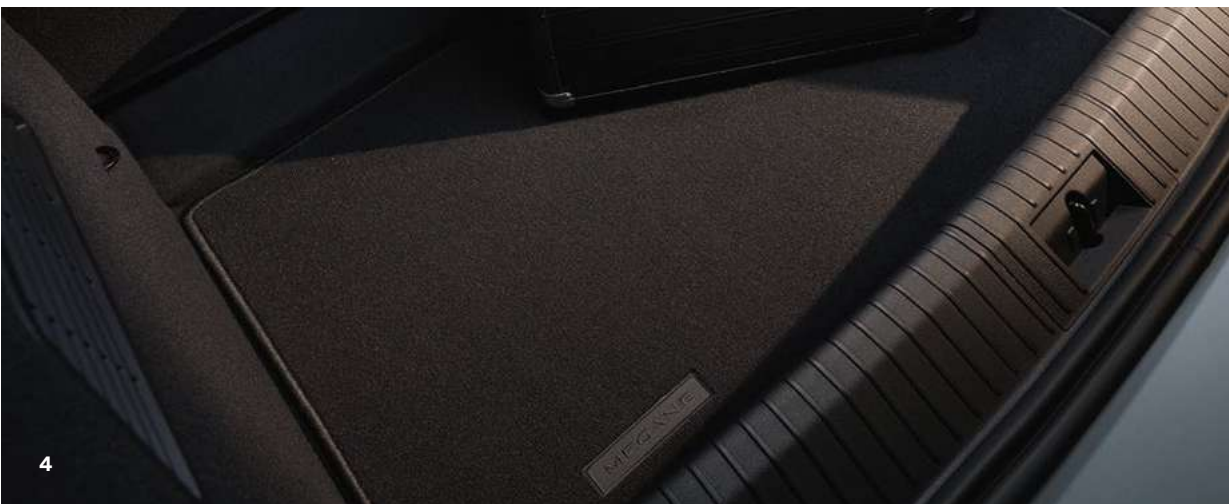

interior design

1. illuminated door sills
  (882 01 731 140)
2. golden premium textile floor mat
  (82 01 740 265)
3. silver grey premium textile floor mat
  (82 01 740 263)
4. premium boot mat
  (82 01 740 267)

style in every detail

Open your door to experience the elegance of Renault. Featuring a refined steel finish and white timed lighting, your doorsills are as useful as they are protective. Choose your custom-made textile floor mats in carpet and premium finishes with a choice of gold or silver stitching. Complete the look in the boot with a high-quality mat to protect it from dirt and wear.