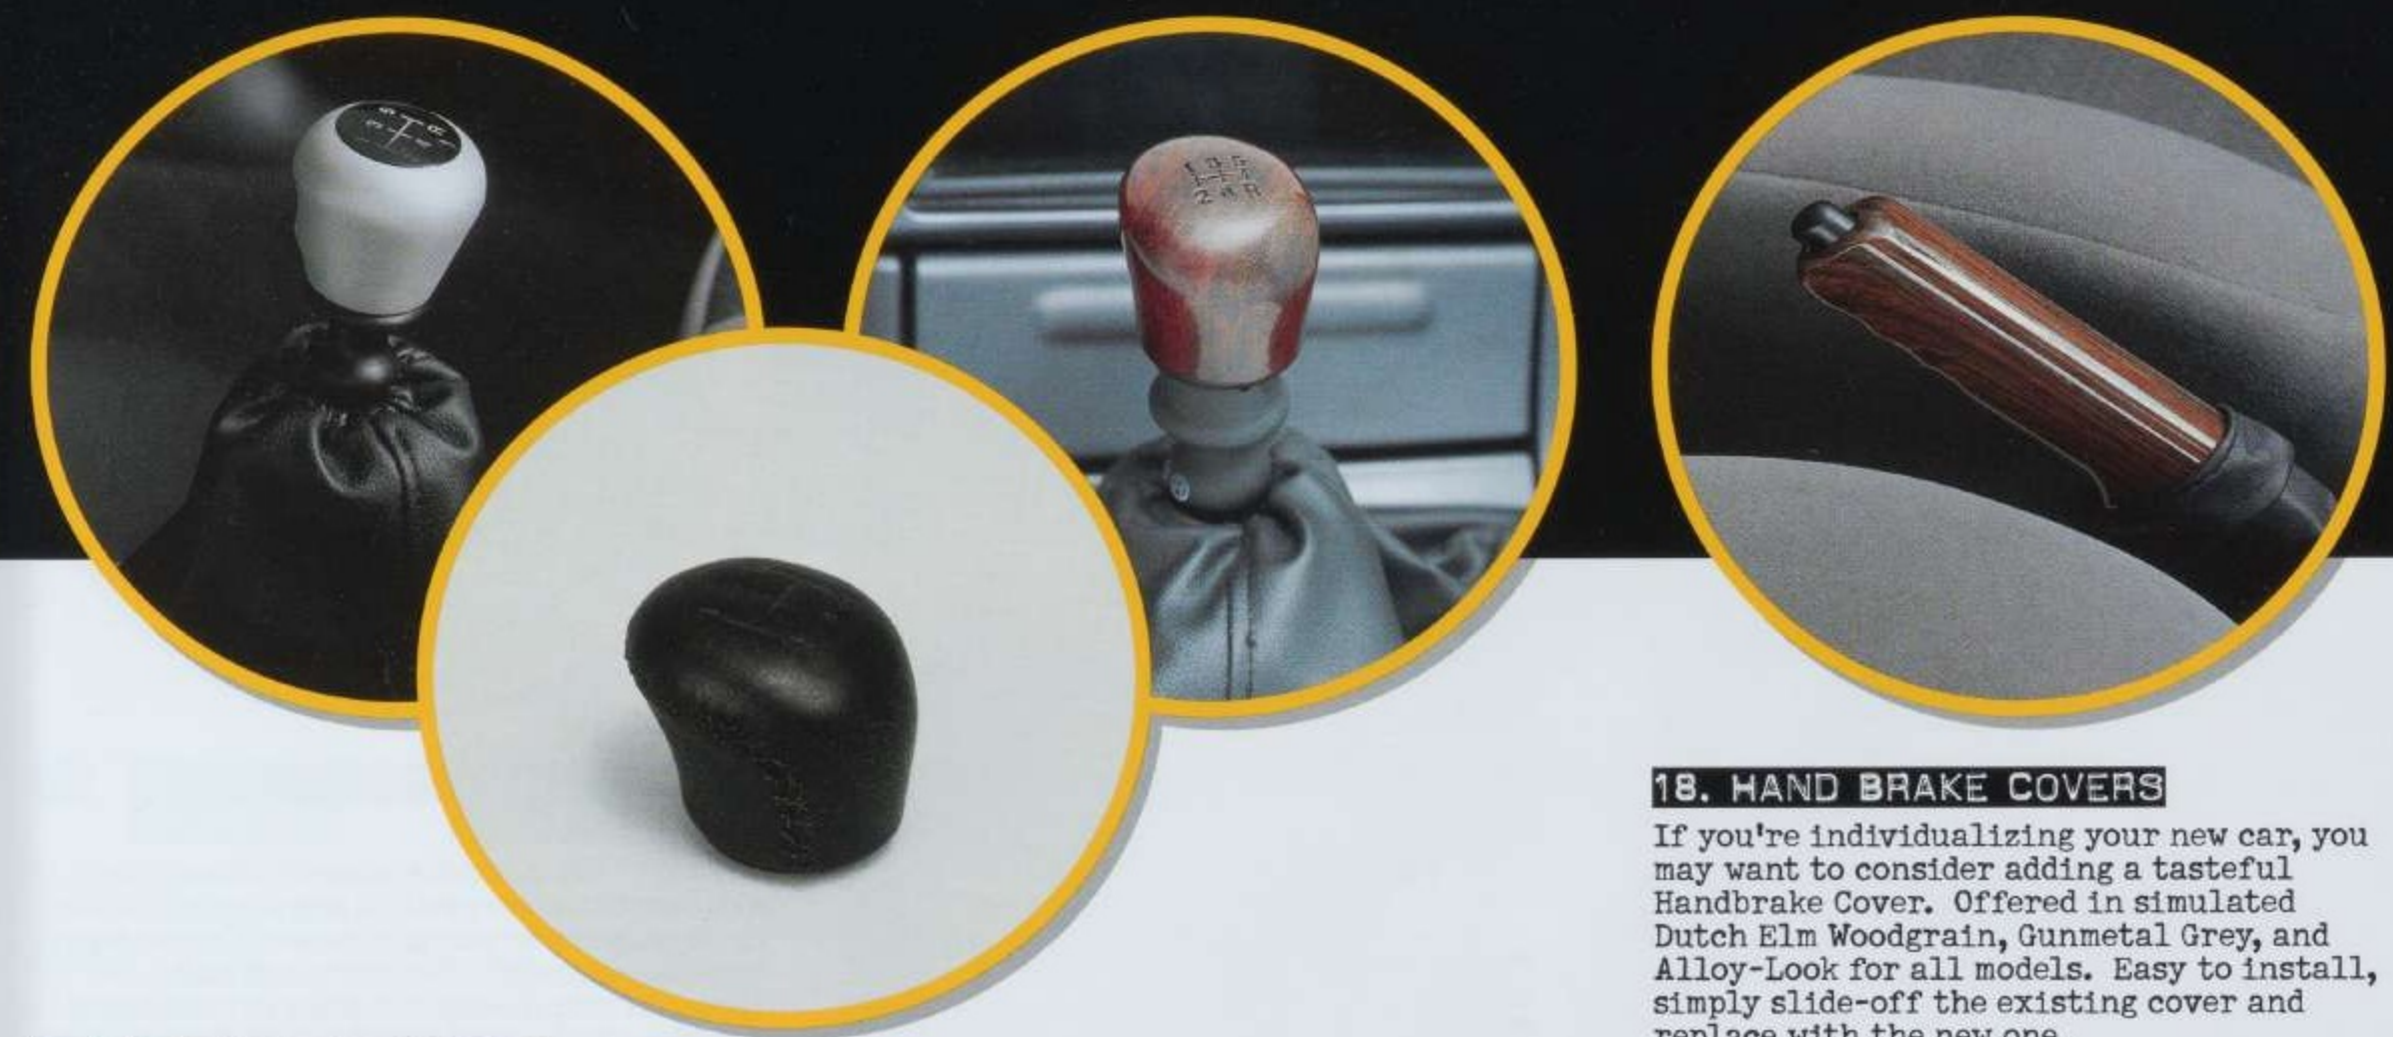

Note: Prices shown are manufacturer's suggested retail prices only. Actual prices may vary by dealer. Prices shown do not include installation, labor, painting (if required), or taxes.

ABT-2050-PC