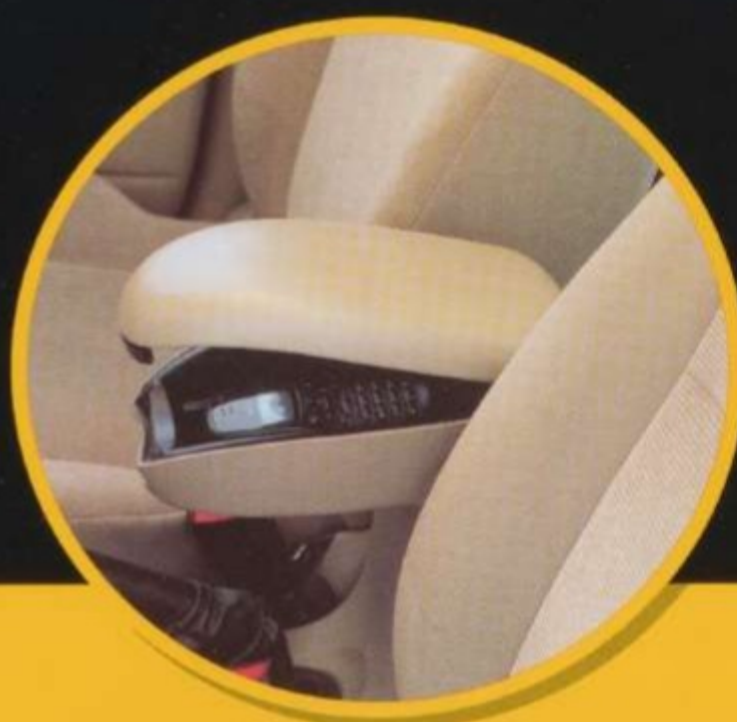

1. LEATHER WRAPPED STEERING WHEEL

Enhance your driving experience with the feel of genuine leather. Our Leather Wrapped Steering Wheel is manufactured to original equipment specifications and your car will look like it came from the factory equipped with it. Wheel is offered in colors to match your car's interior, available with or without speed control. Installation by your Ford dealer recommended.

Base Part No: 3600
Available For: All

2. SPEED CONTROL

Our integrated microprocessor-based controller and actuator automatically adjusts the throttle to maintain the desired cruising speed. System automatically disengages when the brake or clutch pedals are depressed. Controls are conveniently located on the steering wheel for easy, fingertip control of all functions. Includes a leather wrapped steering wheel for added comfort. Constructed of original equipment parts for that factory-installed look and performance.

Base Part No: 9A818
Available For: All

3. INTERIOR TRIM KITS

Dress-up the interior of your car with an Interior Trim Kit. Available in simulated Burlwood, Carbon Fiber or Alloy-lock (not shown) finishes. Designed for a precision fit, our Trim Kits fit the contours of your center dash panel and door pull handles. The 3M adhesive backing provides a secure bond and an innovative topcoat guards against fading. (Burlwood Woodgrain trim is not intended for use with gearshift knob or handbrake cover.) Easy to install.

Base Part No: 5404288
Available For: All
(Woodgrain and Carbon Fiber only for 3-door)

4. ARMREST/CONSOLE