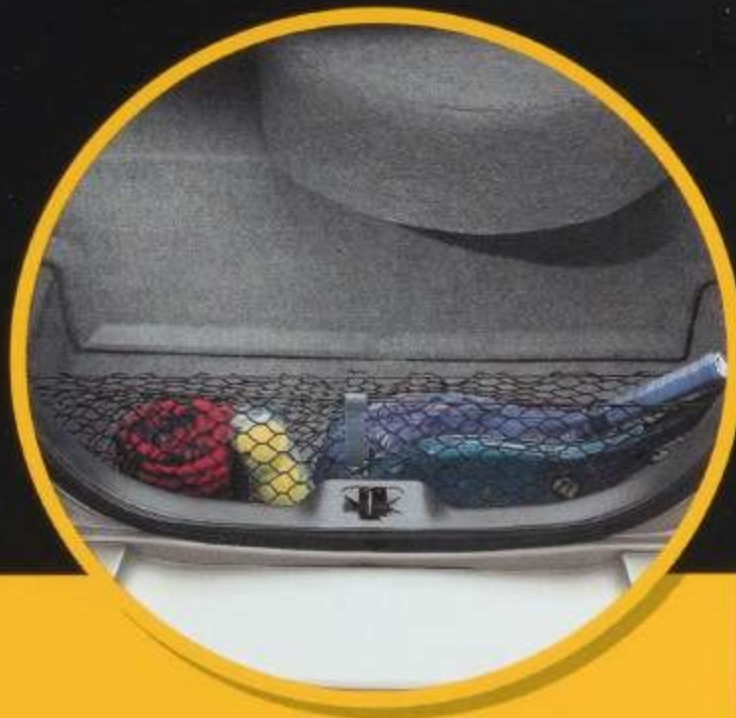

36. CARGO CONVENIENCE NET

Help keep your car's trunk neat and organized with a Cargo Convenience Net. Our net easily secures sporting equipment, groceries or your other day-to-day cargo. Made of a soft, braided cording that stretches easily to hold bulky or odd-shaped items. The soft cording won't scratch finished surfaces, either. Installs in minutes using the special anchors included in the kit.

Base Part No: 54550A66
Available For: Sedan, Wagon