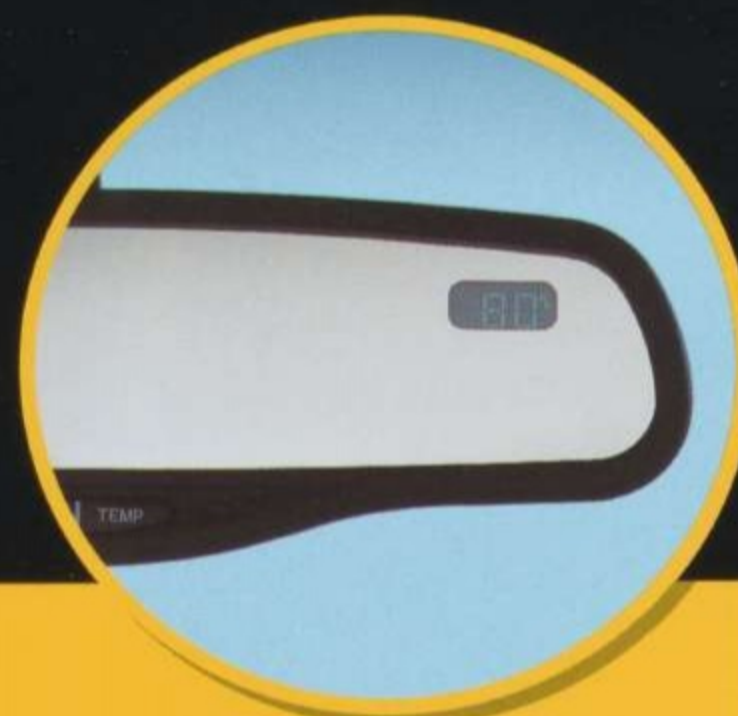

12. ELECTROCHROMIC COMPASS MIRROR WITH TEMPERATURE DISPLAY

Works like our Electrochromic Compass Mirror, but with the additional feature of an outside temperature display. Switch allows you to toggle between compass and temperature readings. Thermometer can be set up to read either Fahrenheit or Celsius scales. Installation by your Ford dealer recommended.

Base Part No: 17700
Available For: All