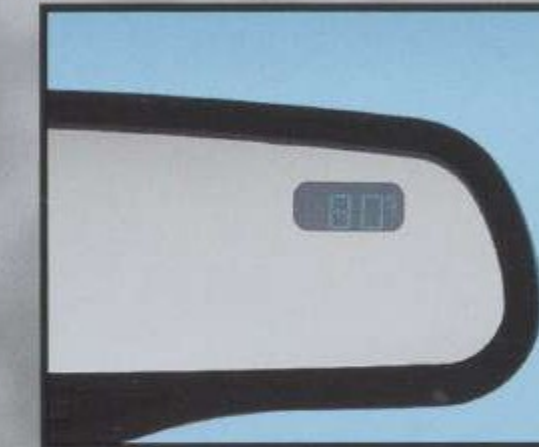

9. Mini-Mask Front End Cover

Our Mini-Mask Front End Cover helps shield the leading edge of your vehicle's hood and front fenders from stones, gravel, salt and other road debris. Constructed of a heavy-duty, ultraviolet ray resistant 22-oz. vinyl with a soft flannel backing. Easy to install or remove, our multi-piece design allows the hood to be opened without removing the cover. The vehicle name or logo is embossed above the driver's side headlamp.

Base Part No: 19A413

Available For: Sedan, Wagon

10. Electrochromic Compass Mirror

Our Electrochromic Compass Mirror not only tracks the direction you're heading, but will also automatically "dim" the mirror when headlight glare from the car behind you is detected. LCD display in the upper right hand corner of the mirror shows compass heading. Installation by your Ford dealer recommended.

Base Part No: 17700

Available For: Sedan, Wagon

12. Engine Block Heater

On those cold winter days, you can help make sure your vehicle ready to go with our Engine Block Heater. Use a grounded extension cord (not included) to connect the Engine Block Heater to any 110 volt power source, and the coolant in your vehicle's engine will stay warm for easier starting, quicker warm-ups, less fuel waste and battery drain. Dealer installation recommended.

Base Part No: 6D008

Available For: Sedan, Wagon

14. Door Edge Guards

Help protect your door edges with our Door Edge Guards. Custom made to the exact contours of your vehicle's doors, our guards will not sag, slip, peel, rust or become soft. Constructed of stainless steel and lined with a non-metallic material that won't scratch your paint, our guards are designed to self-retain and require no adhesive or screws for installation. Available in stainless steel or matte black finish.