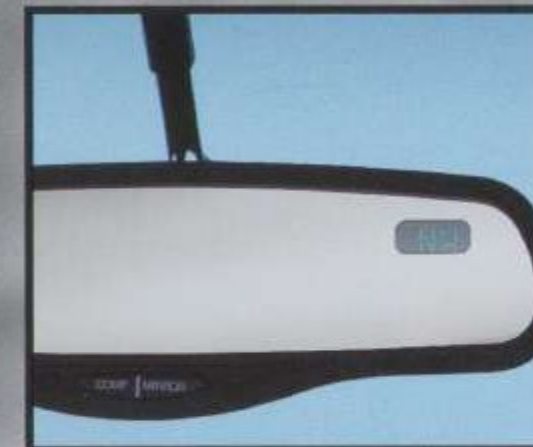

9. Mini-Mask Front End Cover

Our Mini-Mask Front End Cover helps shield the leading edge of your vehicle's hood and front fenders from stones, gravel, salt and other road debris. Constructed of a heavy-duty, ultraviolet ray resistant 22-oz. vinyl with a soft flannel backing. Easy to install or remove, our multi-piece design allows the hood to be opened without removing the cover. The vehicle name or logo is embossed above the driver's side headlamp.

Base Part No: 19A413

Available For: Sedan, Wagon

10. Electrochromic Compass Mirror

Our Electrochromic Compass Mirror not only tracks the direction you're heading, but will also automatically "dim" the mirror when headlight glare from the car behind you is detected. LCD display in the upper right hand corner of the mirror shows compass heading. Installation by your Ford dealer recommended.

Base Part No: 17700

Available For: Sedan, Wagon