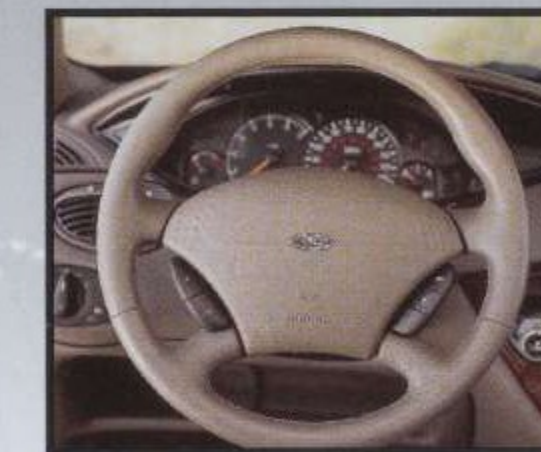

4. Leather Wrapped Steering Wheel

Enhance your driving experience with the feel of genuine leather. Our Leather Wrapped Steering Wheel is manufactured to original equipment specifications and your car will look like it came from the factory equipped with it. Wheel is offered in colors to match your car's interior, available with or without speed control. Installation by your Ford dealer recommended.

Base Part No: 3600

Available For: Sedan, Wagon