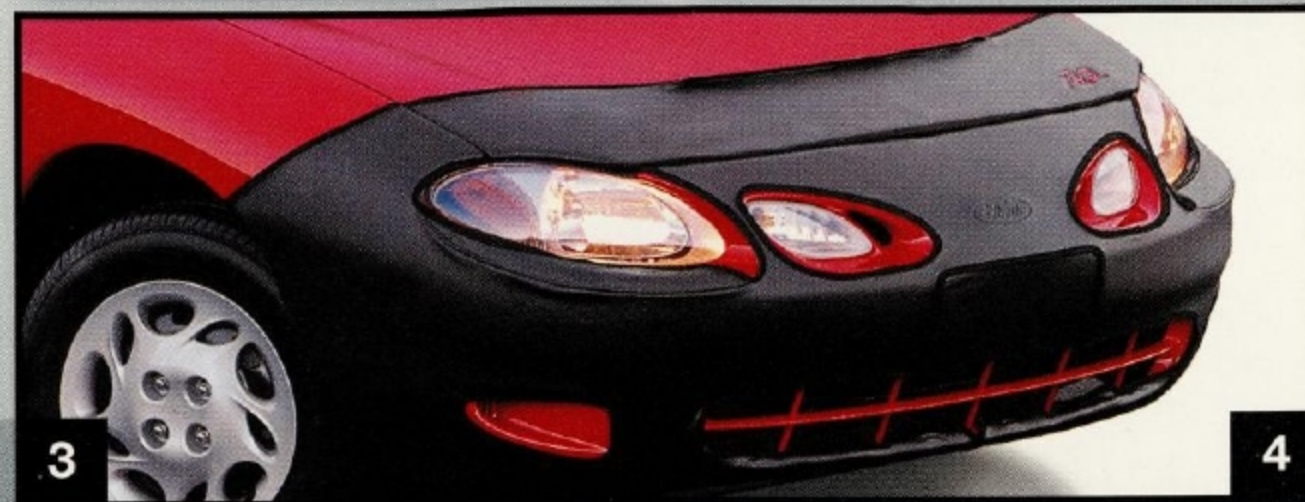

Base Part No: 13B218

Available For: Focus, Escort ZX2, Mustang and Crown Victoria

4. Automatic Headlamp System Our Auto Headlamp System automatically switches the headlights on whenever darkness is sensed. Also features a time delay that leaves the lights on for a pre-set amount of time after parking the car. The daytime running light feature can be activated during installation. Engineered for complete integration with vehicle electrical system. Dealer installation recommended.

Base Part No: 13B218

Available For: Focus, Escort ZX2 and Mustang

5. Fog Lights When you are driving in rain, snow or fog, nothing penetrates the elements like our Fog Lights. Designed to mount to the lower fascia of the front bumper with original equipment design that ensures proper fit. Dealer installation recommended.

Base Part No: 15200

Available For: Focus and Mustang

6. Underbody Security Lighting With our Underbody Security Lighting you'll never have to approach a dark vehicle again. Our system provides light to the underside of the vehicle using two powerful lights mounted under the vehicle. By using your keyless entry key fob or manually unlocking the doors, the system automatically lights up.

Base Part No: 13707

Available For: Crown Victoria and Windstar

car