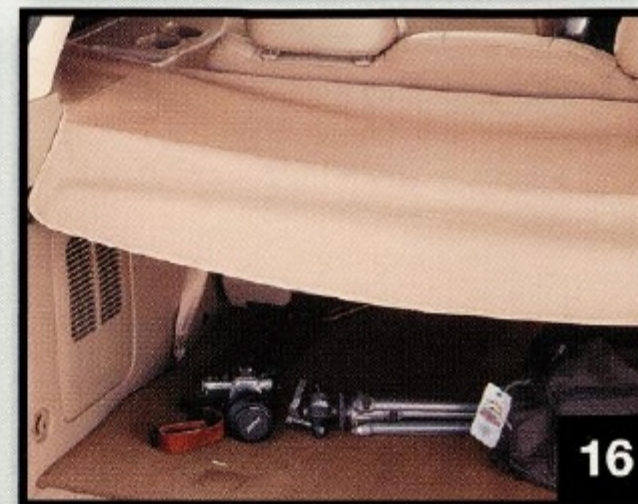

Base Part No: 1655170

Available For: Windstar

16. Cargo Security Shade Conceal your valuables with our Cargo Security Shade. Mounts behind rear seat (3rd seat in Windstar) above the cargo area. Made of heavy-duty vinyl, the shade may be stored on its roll when not in use. Available in colors to match vehicle interior.

Base Part No: 7445440 - Focus, Escort ZX2 and Taurus
1645440 - Windstar

Available For: Focus Sedan and Wagon, Escort ZX2, Taurus Wagon and Windstar

17. Molded Cargo Tray Help protect the rear cargo area of your new vehicle with our Molded Cargo Tray. Constructed of durable polyethylene, our trays are molded to the contours of your vehicle's interior or trunk. The raised lip helps contain spills. Available in colors to match your interior. Taurus sedan model only available in black. Trays are lightweight and install easily without the use of tools.

Base Part No: 1611600 - Windstar
5411600 - Taurus Sedan
6311600 - Mustang
7411600 - Taurus Wagon

Available For: Focus, Mustang, Taurus and Windstar

18. Golf/Trunk Cargo Organizer Works like our Cargo Organizer with the added feature of a Golf Bag Presenter. Golf Bag Presenter can be put at either end of the organizer, to keep your clubs handy. Easy to install, no tools required.

Base Part No: 54115A00

Available For: Crown Victoria

* Eligible for residualization under a Ford Credit Red Carpet Lease.