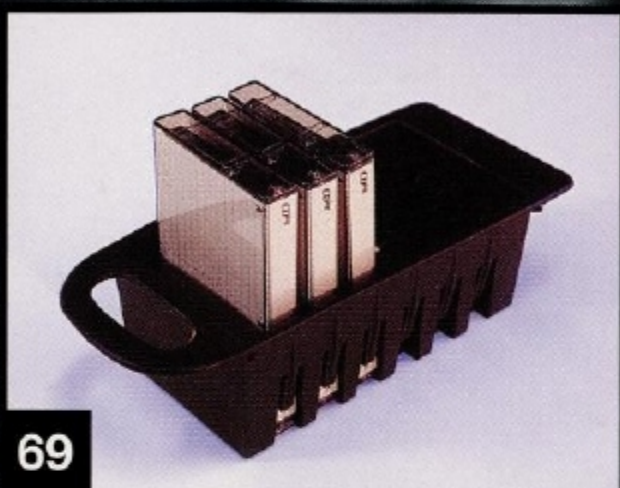

67. Woodgrain Dash Trim Kit If you want to enhance the interior of your car with the look of woodgrain, then our trim kit could be for you. Designed for a precise fit, our kit is constructed of a Tevcor™ polymer composite substrate backed with 3M adhesive and features a simulated woodgrain look. Kit includes pieces to fit the instrument panel bezel, the heater control and radio bezels and accent pieces for the doors. You can complete the look by adding our Woodgrain Shift Knob (sold separately).

Base Part No: 6304288 - Mustang
6104288 - Focus 3-Door
5404288 - Focus Sedan and Wagon

Available For: Mustang and Focus

68. Carbon Fiber Dash Trim Kit If you want the high-tech look of carbon fiber, then our Carbon Fiber Trim Kit could be for you. Like our Woodgrain kit, our carbon fiber kit is designed for a precise fit, and is constructed of a Tevcor™ polymer composite substrate backed with 3M adhesive and features a simulated carbon fiber look. Kit includes pieces to fit the instrument panel bezel, the heater control and radio bezels and accent pieces for the doors. You can complete the look by adding our Carbon Fiber Shift Knob (sold separately).

Base Part No: 6304288 - Mustang
6104288 - Focus 3-Door
5404288 - Focus Sedan and Wagon

Available For: Mustang and Focus

69. Cassette Holder Our Cassette Holder helps make storing your favorite music easy. Constructed of a high quality, durable black polyethylene, it fits right in your car's center console. Holds up to six cassette tapes.

Base Part No: 19A090
Available For: Mustang

70. Woodgrain Gear Shift Knob For that classic woodgrain look, swap your shift knob for our woodgrain model. Made of genuine straight-grained walnut and protected by a durable polymer finish. Shift pattern is highlighted in gold on the top of the knob. Easy to install.

Base Part No: 7213
Available For: Mustang

71. Leather Gear Shift Knob One way to enhance the interior appearance of your new car is to add a luxurious Leather Gear Shift Knob. Shift pattern is embossed on the top of the knob. Designed to fit cars with manual transmission. Easy to install.

Base Part No: 7213
Available For: Mustang

72. Carbon Fiber Gear Shift Knob Get that high-tech look with our Carbon Fiber Gear Shift Knob. Made of genuine carbon fiber and protected by a durable polymer finish. Shift pattern and "Pony" logo in silver on top of knob. Easy to install.

Base Part No: 7213
Available For: Mustang