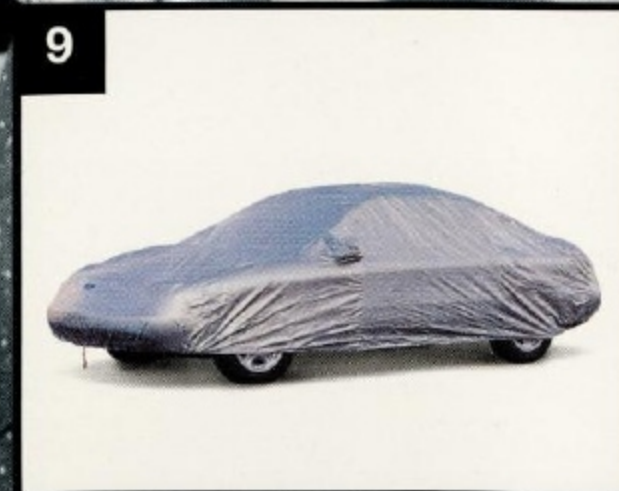

Base Part No: 6311600 - Escort ZX2 and Mustang
5411600 - Taurus Sedan
7411600 - Taurus Wagon
1611600 - Windstar

Available For: Escort ZX2, Mustang, Taurus and Windstar

11. Cargo Retention Net Help keep packages and other loose items from spilling in your vehicle with our Cargo Retention Net. The netting stretches easily over bulky-shaped items. The soft, braided cording won't damage items. Installs easily—no tools required.

Base Part No: 5455066 - Focus, Escort ZX2, Mustang, Taurus and Crown Victoria
1611600 - Windstar

Available For: All

12. Molded Running Boards* Add a custom look to your new vehicle with our Molded Running Boards. These boards sport an aerodynamic look, which complements the vehicle's lines while providing a lower step height for easier entry and exiting. Constructed of a sturdy steel substructure that features an E-coat primer to help prevent rust.

NOTE: Will not fit Windstar SEL or Limited models.

For vehicles without side impact air bags only.

Base Part No: 16450

Available For: Windstar

* Eligible for residualization under a Ford Credit Red Carpet Lease.