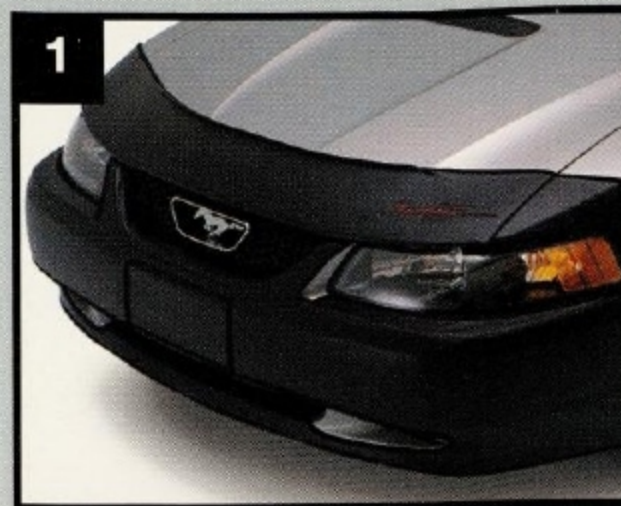

Base Part No: 13B218

Available For: Focus, Escort ZX2, Mustang and Crown Victoria

4. Automatic Headlamp System Our Auto Headlamp System automatically switches the headlights on whenever darkness is sensed. Also features a time delay that leaves the lights on for a pre-set amount of time after parking the car. The daytime running light feature can be activated during installation. Engineered for complete integration with vehicle electrical system. Dealer installation recommended.

Base Part No: 13B218

Available For: Focus, Escort ZX2 and Mustang

5. Fog Lights When you are driving in rain, snow or fog, nothing penetrates the elements like our Fog Lights. Designed to mount to the lower fascia of the front bumper with original equipment design that ensures proper fit. Dealer installation recommended.

Base Part No: 15200

Available For: Focus and Mustang

6. Underbody Security Lighting With our Underbody Security Lighting you'll never have to approach a dark vehicle again. Our system provides light to the underside of the vehicle using two powerful lights mounted under the vehicle. By using your keyless entry key fob or manually unlocking the doors, the system automatically lights up.

Base Part No: 13707

Available For: Crown Victoria and Windstar

car