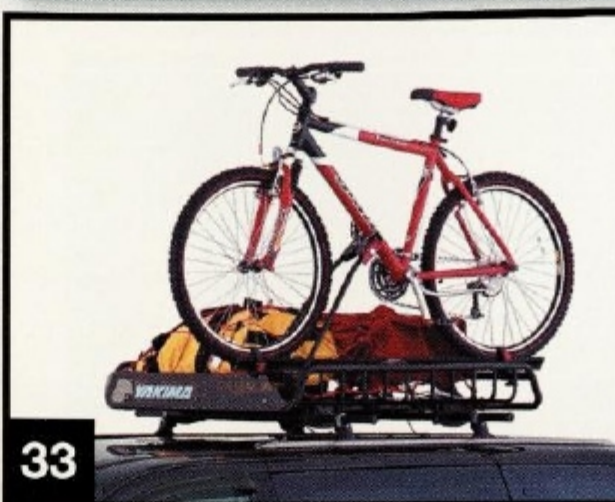

Available For: Focus, Mustang, Taurus and Windstar

34. Load Warrior Extension by Yakima This easy-to-install, "table leaf" style extension increases the already huge proportions of your Load Warrior by 18" (46 cm). Fits quickly into place to give you even more carrying space for those really large loads.

Base Part No: 7855100

Available For: Focus, Escort ZX2, Taurus and Windstar

35. Soft Luggage Bag Our Soft Luggage Bag is made of durable, exterior-grade vinyl. It features a zippered opening covered with a flap, which secures tightly with Velcro®. The flexible bag allows you to carry odd-shaped items and folds neatly away for storage when not in use. Nylon web straps secure the carrier to your roof rack.

Base Part No: 19B507

Available For: Focus, Taurus and Windstar

36. Framed Luggage Carrier Our Framed Luggage Carrier helps protect your roof-mounted luggage from the elements. With an additional 10.5 cubic feet of cargo space, you can take along all the extra things you need. Its constructed of a lightweight tubular frame and covered with durable vinyl with a rigid floor for added stability and easy loading. It attaches easily to your factory rack and gives you 100 lbs. (45 kg) capacity. Zippered side opening makes it easy to load, while the double flap-design provides water-resistance. Approximately 50" X 41" X 17" tall (127 cm X 104 cm X 43 cm).

Base Part No: 19B507

Available For: Taurus and Windstar

32

31

33

34

35

36