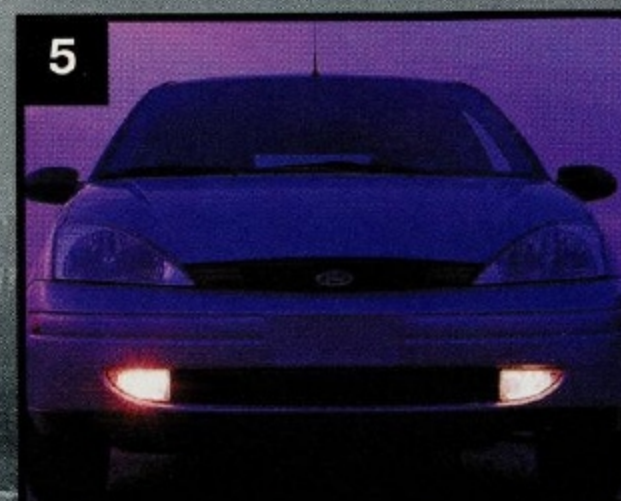

Base Part No: 13B218

Available For: Focus, Escort ZX2, Mustang and Crown Victoria

4. Automatic Headlamp System Our Auto Headlamp System automatically switches the headlights on whenever darkness is sensed. Also features a time delay that leaves the lights on for a pre-set amount of time after parking the car. The daytime running light feature can be activated during installation. Engineered for complete integration with vehicle electrical system. Dealer installation recommended.

Base Part No: 13B218

Available For: Focus, Escort ZX2 and Mustang

5. Fog Lights When you are driving in rain, snow or fog, nothing penetrates the elements like our Fog Lights. Designed to mount to the lower fascia of the front bumper with original equipment design that ensures proper fit. Dealer installation recommended.

Base Part No: 15200

Available For: Focus and Mustang

6. Underbody Security Lighting With our Underbody Security Lighting you'll never have to approach a dark vehicle again. Our system provides light to the underside of the vehicle using two powerful lights mounted under the vehicle. By using your keyless entry key fob or manually unlocking the doors, the system automatically lights up.

Base Part No: 13707

Available For: Crown Victoria and Windstar

car