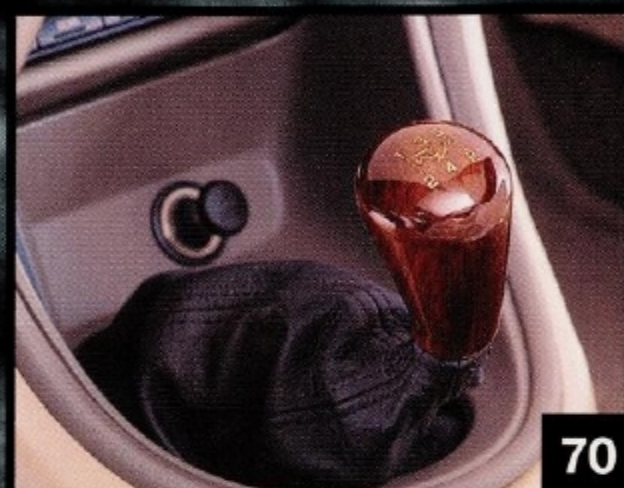

67. Woodgrain Dash Trim Kit If you want to enhance the interior of your car with the look of woodgrain, then our trim kit could be for you. Designed for a precise fit, our kit is constructed of a Tevcor™ polymer composite substrate backed with 3M adhesive and features a simulated woodgrain look. Kit includes pieces to fit the instrument panel bezel, the heater control and radio bezels and accent pieces for the doors. You can complete the look by adding our Woodgrain Shift Knob (sold separately).

Base Part No: 6304288 - Mustang
6104288 - Focus 3-Door
5404288 - Focus Sedan and Wagon

Available For: Mustang and Focus

68. Carbon Fiber Dash Trim Kit If you want the high-tech look of carbon fiber, then our Carbon Fiber Trim Kit could be for you. Like our Woodgrain kit, our carbon fiber kit is designed for a precise fit, and is constructed of a Tevcor™ polymer composite substrate backed with 3M adhesive and features a simulated carbon fiber look. Kit includes pieces to fit the instrument panel bezel, the heater control and radio bezels and accent pieces for the doors. You can complete the look by adding our Carbon Fiber Shift Knob (sold separately).

Base Part No: 6304288 - Mustang
6104288 - Focus 3-Door
5404288 - Focus Sedan and Wagon

Available For: Mustang and Focus

69. Cassette Holder Our Cassette Holder helps make storing your favorite music easy. Constructed of a high quality, durable black polyethylene, it fits right in your car's center console. Holds up to six cassette tapes.

Base Part No: 19A090
Available For: Mustang

70. Woodgrain Gear Shift Knob For that classic woodgrain look, swap your shift knob for our woodgrain model. Made of genuine straight-grained walnut and protected by a durable polymer finish. Shift pattern is highlighted in gold on the top of the knob. Easy to install.

Base Part No: 7213
Available For: Mustang

71. Leather Gear Shift Knob One way to enhance the interior appearance of your new car is to add a luxurious Leather Gear Shift Knob. Shift pattern is embossed on the top of the knob. Designed to fit cars with manual transmission. Easy to install.

Base Part No: 7213
Available For: Mustang

72. Carbon Fiber Gear Shift Knob Get that high-tech look with our Carbon Fiber Gear Shift Knob. Made of genuine carbon fiber and protected by a durable polymer finish. Shift pattern and "Pony" logo in silver on top of knob. Easy to install.

Base Part No: 7213
Available For: Mustang