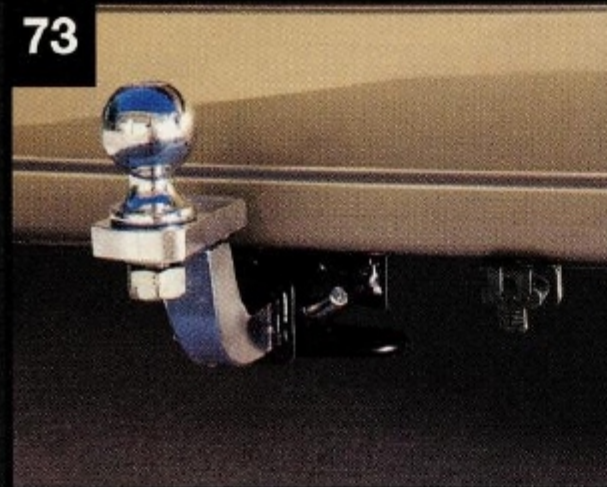

Base Part No: 19D520

Available For: Windstar

74. 4-Pin Trailer Wiring Harness Provide lighting to your trailer with our 4-Pin Trailer Wiring Harness. Designed for integration into your vehicle's factory wiring, kit includes a handy mounting bracket to make plugging-in your trailer's wiring easier. Installation by your Ford dealer recommended.

Base Part No: 15A416

Available For: Windstar

75. Trailer Hitch Balls (not pictured) Available in 1-7/8" (48 mm) and 2" (51 mm) diameter our Trailer Hitch Balls feature a forged steel, one-piece construction for maximum strength. Designed with wrench flats to aid installation or removal. Corrosion-resistant chrome finish.

Base Part No: 19F503

Available For: Windstar

76. Hitch Receiver Cover (not pictured) Keep dirt, mud and snow from clogging the trailer hitch receiver with this special Hitch Receiver Cover. Available with Ford logo for 1-1/4" (3 cm) Class II hitch assemblies.

Base Part No: 17F000

Available For: Windstar

77. Scuff Plate Kit (not pictured) Our Scuff Plate Kit helps keep your doorstep area looking like new. Fits easily over existing doorstep area, creating a polished look that protects the doorstep and carpeted floor edge. Kit includes all necessary hardware. Kits available for front doors or front and rear doors.

**Base Part No: 54132A08 - Focus
63132A08 - Mustang**

Available For: Focus and Mustang