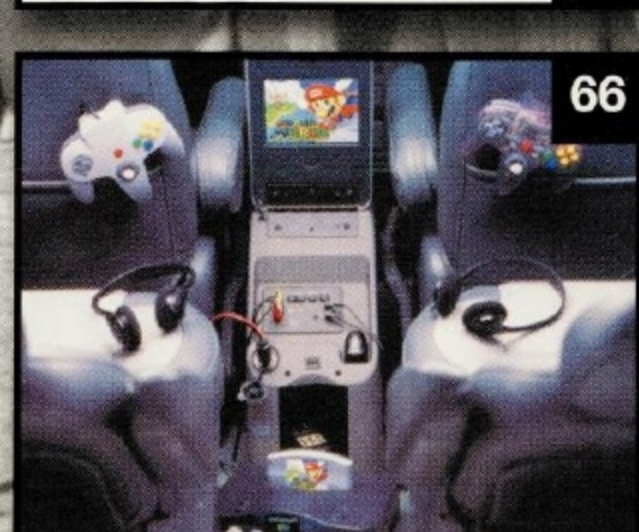

Base Part No: 18D477 – Kit
19N619 – Replacement Filter

Available For: Taurus

65. Smoker's Pack Our Smoker's Pack includes an ash cup and cigar lighter. Designed to fit in your car's cup holders, the ash cup provides a convenient place for cigarette ashes and butts. Includes a lid to help keep ashes in their place when windows or convertible roofs are down. Constructed of a durable thermoplastic. Removes easily for cleaning.

Base Part No: 5404810

Available For: Focus

Y54254 EAB

66. Rear Seat Entertainment System* Help make those log road trips a little more bearable for your back seat passengers with our Rear Seat Entertainment System. Console mounts between the front seats and features a 6.4" (16 cm) LCD screen. Console houses a video player, also available with a Nintendo® 64 game system for additional diversions. Designed to fully integrate with your vehicle's electrical system. Dealer installation recommended.

Base Part No: 16045A36

Available For: Windstar

* Eligible for residualization under a Ford Credit Red Carpet Lease.