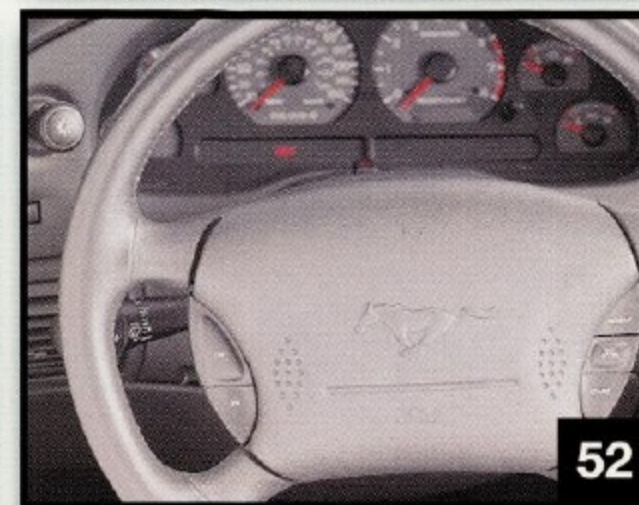

51. Side Window Deflectors No matter what the weather, you can enjoy fresh air with our Side Window Deflectors. These durable, smoke-colored acrylic deflectors keep out snow or rain while allowing you to crack open the window and let the breezes in. Easy to install with self-stick adhesive, included in kit.

Base Part No: 18246

Available For: All except Escort ZX2

52. Leather Steering Wheel For the luxurious feel of leather, nothing beats our Leather Wrapped Steering Wheel. Available in black or parchment, this wheel adds an extra touch of class to your vehicle's interior. Dealer installation recommended.

Base Part No: 3600

Available For: Focus, Mustang and Taurus

53. Highway Safety Kit Be prepared to handle most traveling emergencies while on the road with our Highway Safety Kit. All contained in a convenient carrying bag are items like: reflective triangles, flashlight, fire extinguisher, bungee cords, thermal blanket, cotton gloves, hose tape, multi-function knife, phillips and slotted head screw drivers, along with a 12-hour light stick.

Base Part No: 19F515

Available For: All

54. First Aid Kit Keep those "always needed ... never have" items conveniently at hand. Our First Aid Kit contains general first aid items such as a bandage assortment, gauze, anti-bacterial ointment, and more. The carrying case easily fits into the glove compartment.

Base Part No: 19F515

Available For: All