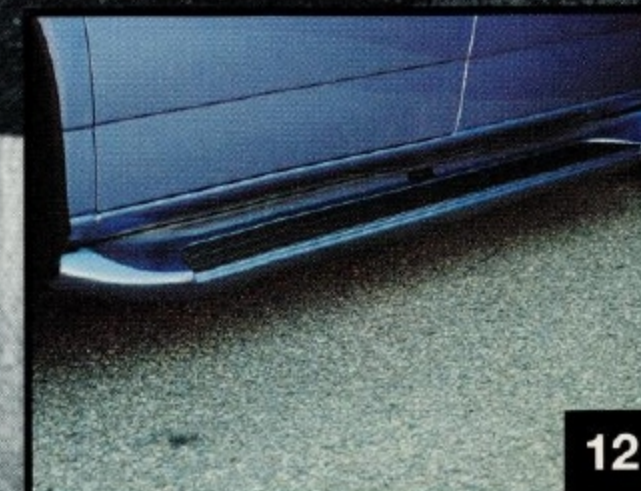

Base Part No: 6311600 - Escort ZX2 and Mustang
5411600 - Taurus Sedan
7411600 - Taurus Wagon
1611600 - Windstar

Available For: Escort ZX2, Mustang, Taurus and Windstar

11. Cargo Retention Net Help keep packages and other loose items from spilling in your vehicle with our Cargo Retention Net. The netting stretches easily over bulky-shaped items. The soft, braided cording won't damage items. Installs easily—no tools required.

Base Part No: 5455066 - Focus, Escort ZX2, Mustang, Taurus and Crown Victoria
1611600 - Windstar

Available For: All

12. Molded Running Boards* Add a custom look to your new vehicle with our Molded Running Boards. These boards sport an aerodynamic look, which complements the vehicle's lines while providing a lower step height for easier entry and exiting. Constructed of a sturdy steel substructure that features an E-coat primer to help prevent rust.

NOTE: Will not fit Windstar SEL or Limited models.

For vehicles without side impact air bags only.

Base Part No: 16450

Available For: Windstar

* Eligible for residualization under a Ford Credit Red Carpet Lease.