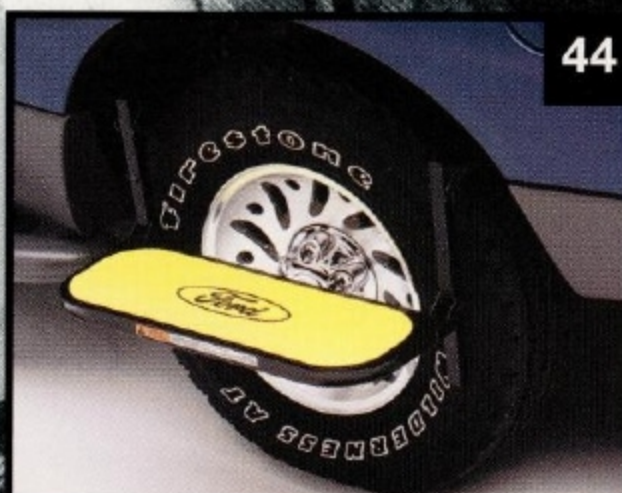

43

44

45

46

47

48

43. Quarter-ROC® Bike Carrier by Yakima For the times when you need all of the cargo space in your vehicle, our Quarter-ROC® Bike Carrier allows you to secure the bikes outside the vehicle. Fits into 1-1/4" (3 cm) hitch receiver with a swing-down feature that allows access to the rear cargo area. The cross bar mounting system holds up to two bikes.

Base Part No: 7855100

YAKIMA

Available For: Windstar

44. Tire Step When it comes time to load up the roof rack, our Tire Step is just what you need to reach the top. Just place it on one of the tires and you're standing tall. Adjustable to fit most O.E. tire sizes. Its non-skid surface provides sure footing. Folds neatly away for easy storage.

Base Part No: 19G215

Available For: Windstar

45. Rear Air Deflector* Add a sporty look to your Windstar with our Rear Air Deflector. Available in many colors to match or complement your vehicle, dealer installation recommended.

Base Part No: 1650860

Available For: Windstar

46. Door Edge Guards Protect the outer edge of your doors with our Door Edge Guards. Each set of guards is custom made to the exact contours of your vehicle. These guards won't sag, slip, peel or rust. Constructed of stainless steel and lined with a non-metallic material that doesn't scratch your paint, our guards are easy to install. No adhesives or screws needed for installation. Available in stainless steel or matte black finish.

Base Part No: 1620910 – Windstar

5420910 – Focus, Mustang, Taurus
and Crown Victoria

Available For: All except Escort ZX2