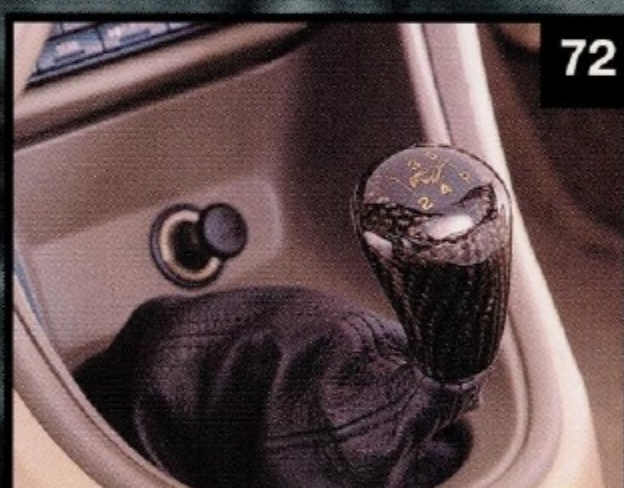

67. Woodgrain Dash Trim Kit If you want to enhance the interior of your car with the look of woodgrain, then our trim kit could be for you. Designed for a precise fit, our kit is constructed of a Tevcor™ polymer composite substrate backed with 3M adhesive and features a simulated woodgrain look. Kit includes pieces to fit the instrument panel bezel, the heater control and radio bezels and accent pieces for the doors. You can complete the look by adding our Woodgrain Shift Knob (sold separately).

Base Part No: 6304288 - Mustang
6104288 - Focus 3-Door
5404288 - Focus Sedan and Wagon

Available For: Mustang and Focus

68. Carbon Fiber Dash Trim Kit If you want the high-tech look of carbon fiber, then our Carbon Fiber Trim Kit could be for you. Like our Woodgrain kit, our carbon fiber kit is designed for a precise fit, and is constructed of a Tevcor™ polymer composite substrate backed with 3M adhesive and features a simulated carbon fiber look. Kit includes pieces to fit the instrument panel bezel, the heater control and radio bezels and accent pieces for the doors. You can complete the look by adding our Carbon Fiber Shift Knob (sold separately).

Base Part No: 6304288 - Mustang
6104288 - Focus 3-Door
5404288 - Focus Sedan and Wagon

Available For: Mustang and Focus

69. Cassette Holder Our Cassette Holder helps make storing your favorite music easy. Constructed of a high quality, durable black polyethylene, it fits right in your car's center console. Holds up to six cassette tapes.

Base Part No: 19A090
Available For: Mustang

70. Woodgrain Gear Shift Knob For that classic woodgrain look, swap your shift knob for our woodgrain model. Made of genuine straight-grained walnut and protected by a durable polymer finish. Shift pattern is highlighted in gold on the top of the knob. Easy to install.

Base Part No: 7213
Available For: Mustang

71. Leather Gear Shift Knob One way to enhance the interior appearance of your new car is to add a luxurious Leather Gear Shift Knob. Shift pattern is embossed on the top of the knob. Designed to fit cars with manual transmission. Easy to install.

Base Part No: 7213
Available For: Mustang

72. Carbon Fiber Gear Shift Knob Get that high-tech look with our Carbon Fiber Gear Shift Knob. Made of genuine carbon fiber and protected by a durable polymer finish. Shift pattern and "Pony" logo in silver on top of knob. Easy to install.

Base Part No: 7213
Available For: Mustang