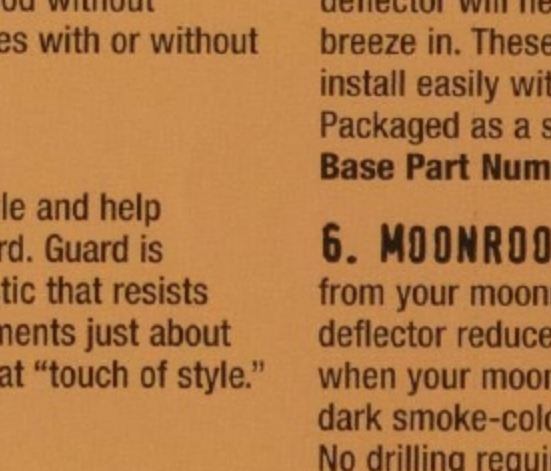

And all our accessories let you drive your Escape in style... your style.

EXCELLENT QUALITY AND ATTENTION TO DETAIL

When you personalize your vehicle with Ford brand accessories, you can be confident of the excellent quality and attention to detail that goes into each accessory. Ford accessories are designed, engineered, tested and approved specifically for your vehicle. Each Ford accessory receives:

- Our strong commitment to quality, value and integrity
- Engineering and design that blends seamlessly with your vehicle
- Rigorous testing to ensure each accessory meets Ford original equipment standards
- Excellent limited warranty coverage (see your dealer for a copy)

In addition, many accessories purchased and installed by the dealer at lease inception are eligible for residualization under the provisions of a Ford Credit Red Carpet Lease. That means you can pay for the accessory with your monthly lease payment and there will be some residual value left at the end of the lease term.

EASY TO ORDER

All Ford accessories are available from your local Ford dealer. Prices shown in this catalog are manufacturer's suggested retail prices only. Actual prices may vary by dealer. Prices shown in this catalog do not include installation, labor, painting (if required), or taxes.

1. SPORT FRONT END COVER Help protect your vehicle's finish from stones and other airborne debris with our stylish Sport Front End Cover. Made of a heavy-duty vinyl with flannel backing, the one-piece design allows the hood to be opened without removing the cover.
Base Part Number: 19A414

2. FRONT END COVER Our Front End cover helps protect the front of your vehicle from scratches and road debris. The heavy-duty vinyl provides durability while the flannel backing helps protect your vehicle's finish. With its multi-piece design, you can open the hood without removing the cover. Available for vehicles with or without fender flares.
Base Part Number: 19A414

3. GRILLE GUARD* Add some style and help protect the front end with our Grille Guard. Guard is constructed of a rugged yet flexible plastic that resists minor impacts. The black finish complements just about any color and the chrome inserts add that "touch of style." Installs easily with no drilling required.
Base Part Number: 8307

4. WRAPAROUND BUG SHIELD* Add some style while shielding your vehicle's front end with our Wraparound Hood Deflector. Made of a durable smoke-colored Lexan®, our deflector helps protect the vehicle finish from bugs, stones and other road debris. Wraparound styling adds a polished look.
Base Part Number: 16C900

5. SIDE WINDOW DEFLECTORS Enjoy fresh air regardless of the weather with our Side Window Deflectors. Just crack your window and the side window deflector will help keep out rain or snow, while allowing a breeze in. These durable smoke-colored acrylic guards install easily with self-stick adhesive included in the kit. Packaged as a set of 4 for front and rear windows.
Base Part Number: 18246

6. MOONROOF DEFLECTOR Get even more use from your moonroof with our Moonroof Deflector. The deflector reduces wind noise. It also helps keep rain out when your moonroof is partially open. Custom molded dark smoke-colored acrylic deflector installs in minutes. No drilling required.
Base Part Number: 78500K16