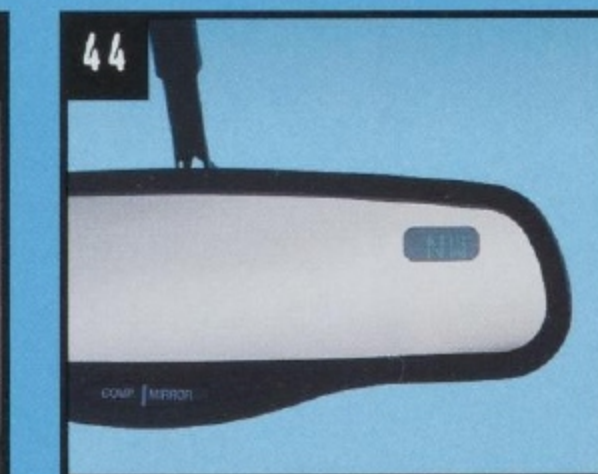

* Eligible for residualization under a Ford Red Carpet Lease.