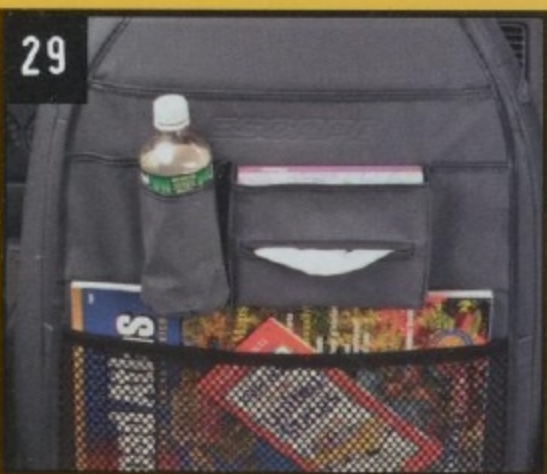

29. SEATBACK ORGANIZER When you need a little extra storage for small items, our Seatback Organizer fits the bill. Loaded with places for maps, magazines or whatever you need to take along. Available in colors to match vehicle interiors.
Base Part Number: 7855170