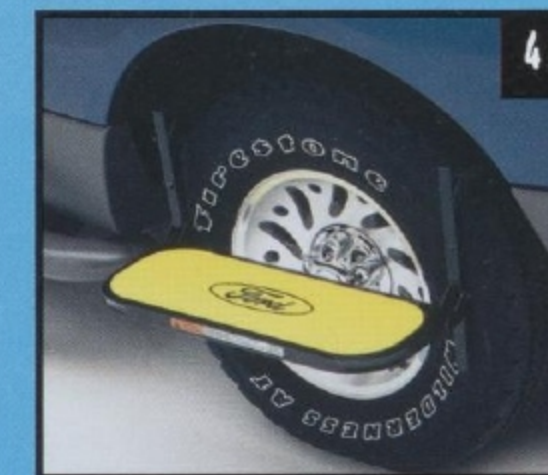

* Eligible for residualization under a Ford Red Carpet Lease.