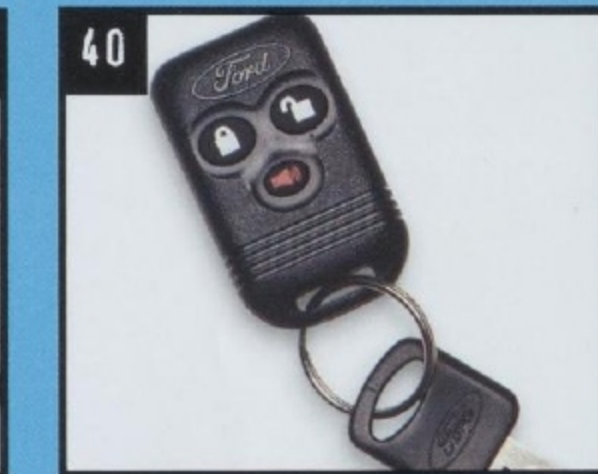

* Eligible for residualization under a Ford Red Carpet Lease.