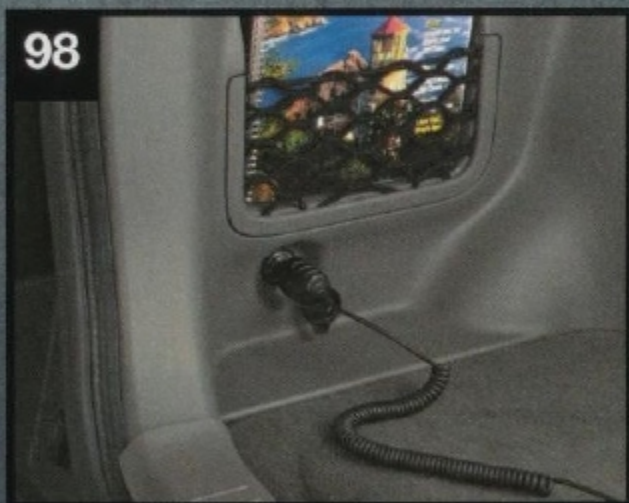

96

97

96. Grille Fascia Add some style and help protect the front bumper from minor impacts with our Grille Fascia. Constructed of a heavy-duty plastic, the black finish complements just about any vehicle color. The simulated chrome inserts add that "touch of style." Easy to install.

Base Part No: 8307

Available For: Escape

97. Class II Trailer Hitch Receiver Whether you're hooking up the trailer for a weekend getaway or just toting a load for a friend, you'll love the convenience of our Class II Trailer Hitch Receiver. It bolts directly to the vehicle's frame using existing holes – no drilling or welding required. Designed for a gross trailer load capacity of 3500 lbs. (1600 kg.) with a tongue rating of 350 lbs. (160 kg.). Engine oil cooler included. Draw bars and hitch balls sold separately.

Base Part No: 19D520

Available For: Escape

98. Cargo Area Power Point Outlet This extra outlet is located in the cargo area of your Escape. It provides 12 volts to power things like boom boxes, air compressors, electric coolers, cell phones, etc. Dealer installation recommended.

Base Part No: 19N236

Available For: Escape

99. Brushed Pewter Interior Trim Brighten up your instrument panel with this trim kit. The simulated brushed pewter appliqué is designed for a precise fit and conforms to the contours of the vehicle's radio bezel. Adhesive backing makes it easy to install.

Base Part No: 7804288

Available For: Escape

100. Double Step Running Board Specially designed for the all new 2002 Explorer, this running board adds style and function, without reducing the vehicle's ground clearance. Board features a wide step pad with brushed aluminum trim. The plastic end caps add a finished look. All hardware included, no drilling required, easy to install.

Base Part No: 16450