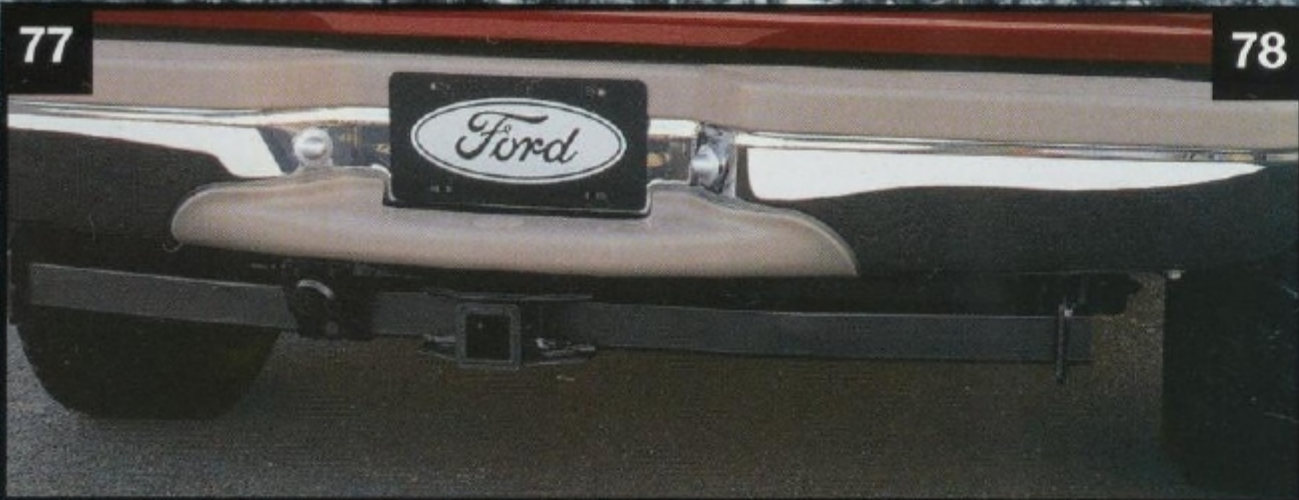

79

80

81

82

77. Class III Trailer Hitch Whether you're hooking up your trailer for a weekend away or toting a load for a friend, you'll love the convenience of our Class III Trailer Hitch Assembly. It bolts directly to your vehicle using existing holes—no drilling or welding required. Designed with a gross trailer capacity of 5,000 lbs. (2270 kg.) with a tongue capacity of 500 lbs. (227 kg.). NOTE: towing capacity could be limited by your powertrain. See your dealer for details.

Base Part No: 19D520 – Explorer, Explorer Sport and Explorer Sport Trac
17D826 – Expedition

Available For: Explorer, Explorer Sport, Explorer Sport Trac and Expedition

78. 7-Pin Wiring Harness Our 7-Pin Trailer Wiring Harness assembly is manufactured to plug into your vehicle's factory wiring harness at the rear of your vehicle. The 7-pin design allows the use of trailers with electric brakes. Manufactured to rigid Ford wiring standards for years of trouble-free use. Includes a bracket for convenient attachment. Dealer installation recommended.

Base Part No: 13A576
Available For: Expedition

79. Trailer Hitch Balls Available in 1-7/8" (4 cm) and 2" (5 cm) diameter our Trailer Hitch Balls feature a forged steel, one-piece construction for maximum strength. Designed with wrench flats to aid installation or removal. Corrosion-resistant chrome finish.

Base Part No: 19F503
Available For: All

80. Trailer Hitch Bars Our Trailer Hitch Bars allow you to match the height of your hitch with the height of your trailer coupler. Offered in two styles: 1-1/4" (3 cm) drop/4" (10 cm) rise and 0" drop/2-1/2" (6 cm) rise. Forged, one-piece construction with a black powdercoat finish helps resist corrosion. Also available for 1-1/4" (3 cm) receivers.

Base Part No: 19A282
Available For: All