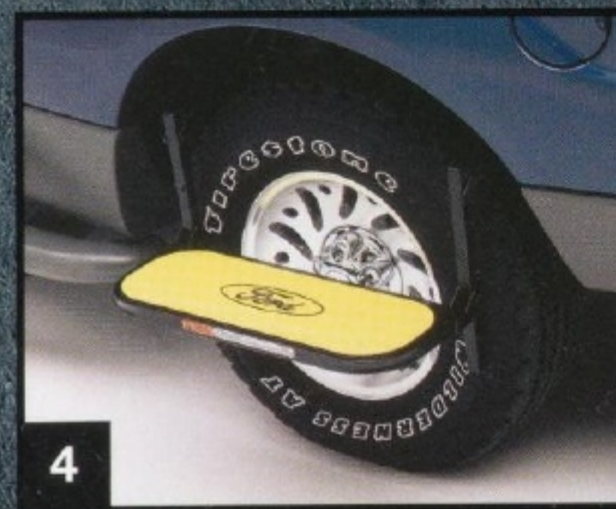

Base Part No: 16450

Available For: Explorer Sport, Explorer Sport Trac and Expedition

4. Tire Step When it comes time to load up the roof rack, our Tire Step is just what you need to reach the top. Just place it on one of the tires and you're standing tall. Adjustable to fit most O.E. tire sizes. Its non-skid surface provides sure footing. Folds neatly away for easy storage.

Base Part No: 19G215

Available For: All

5. Fender Flares* Our Fender Flares enhance the stylish lines of your vehicle while providing protection to the sides and finish. Constructed of resilient TPO plastic that helps protect your vehicle from stones, gravel and other road debris. Available in a variety of colors to match or complement your vehicle exterior.

Base Part No: 16268

Available For: Expedition and Excursion

* Eligible for residualization under a Ford Credit Red Carpet Lease.

NO BOUNDARIES
FORD OUTFITTERS

NO BOUNDARIES
FORD OUTFITTERS