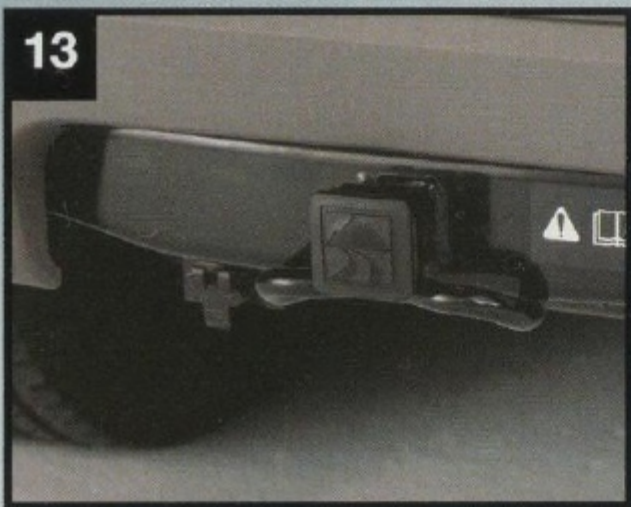

13

14

13. Trailer Hitch Receiver Cover Keep dirt, mud and snow from clogging the trailer hitch receiver with this special Trailer Hitch Receiver Cover. Available with "No Boundaries" logo or Ford logo for 2" (5 cm) or 1-1/4" (3 cm) hitch receivers.

Base Part No: 17F000

Available For: All

14. Spare Tire Organizer This organizer slips easily over your spare tire giving you a bit of extra cargo carrying capability. The heavy-duty vinyl organizer features handy pockets for storing last minute items. Available in several colors to match vehicle interior.

Base Part No: 7845026

Available For: Excursion

15. Manual Telescoping Trailer Tow Mirrors Our Telescoping Trailer Tow Mirrors give you the extra vision you need when towing a trailer. These mirrors telescope out about 3" to give you better visibility when backing up so your range of vision is far greater than standard mirrors can provide. Easily adjusted by hand. Replaces factory-installed mirrors.

Base Part No: 17696

Available For: Excursion

16. Power Telescoping Trailer Tow Mirrors Our Telescoping Trailer Tow Mirrors give you the extra vision you need when towing a trailer. These mirrors telescope out about 3" to give you better visibility when backing up so your range of vision is far greater than standard mirrors can provide. Adjust main mirror using interior-mounted controls. Replaces factory-installed mirrors.

Base Part No: 17696

Available For: Excursion