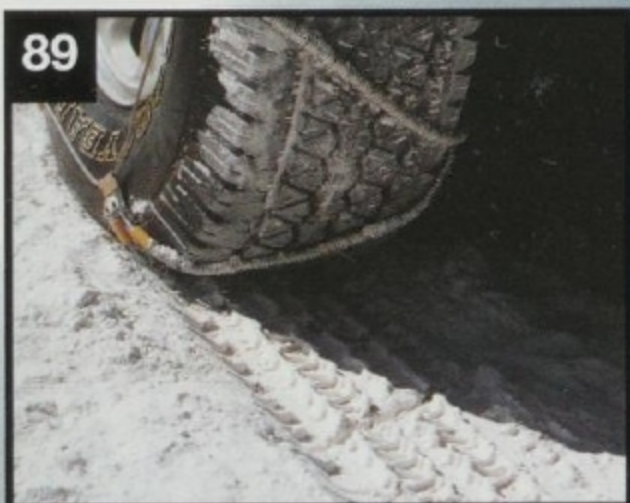

89

90

91

89. Snow Traction Cables Our Snow Traction Cables are specially designed for use in mountainous areas where frequent snow storms are the norm. The cables are easily installed and have a patented "Z" design that provides exceptional grip in snow or ice covered roads. The snug to the tire design makes them close-fitting so they aren't loose like other tire chains. Specifically made for use with ABS brakes.

Base Part No: 17A089

Available For: Expedition

90. Bedliner Protect the composite cargo area in your Sport Trac with a bedliner. Not only will it help protect against scratches, it features the exclusive Duraloc cargo restraining system that allows the use of 2 X 4's to compartmentalize loads or create two-tiered stacking. The skid-resistant surface helps keep loads from shifting.

Base Part No: 9900038

Available For: Explorer Sport Trac

91. Stainless Steel Scuff Plate Brighten up the inside of the door sill with our Stainless Steel Scuff Plates. They're designed not only to look good, but to help protect the sill from minor scuffs and scratches. Constructed of stainless steel with the vehicle's identification "etched" into the surface. Adhesive backing makes installation a snap.

Base Part No: 78132A08 – Escape, Explorer Sport Trac and Explorer
98132A08 – Explorer Sport

Available For: Escape, Explorer Sport Trac, Explorer Sport and Explorer

92. Plastic Scuff Plate Kit Help protect the door sill with our Plastic Scuff Plate Kit. Designed to protect against scuffs and scratches with "Escape" molded into the pieces. Comes complete with an adhesive backing to make an easy installation.

Base Part No: 78132A08

Available For: Escape