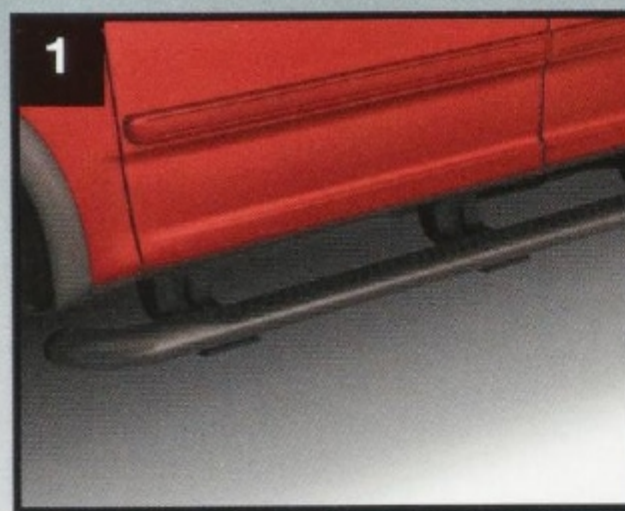

Base Part No: 16450

Available For: Explorer Sport, Explorer Sport Trac and Expedition

4. Tire Step When it comes time to load up the roof rack, our Tire Step is just what you need to reach the top. Just place it on one of the tires and you're standing tall. Adjustable to fit most O.E. tire sizes. Its non-skid surface provides sure footing. Folds neatly away for easy storage.

Base Part No: 19G215

Available For: All

5. Fender Flares* Our Fender Flares enhance the stylish lines of your vehicle while providing protection to the sides and finish. Constructed of resilient TPO plastic that helps protect your vehicle from stones, gravel and other road debris. Available in a variety of colors to match or complement your vehicle exterior.

Base Part No: 16268

Available For: Expedition and Excursion

* Eligible for residualization under a Ford Credit Red Carpet Lease.

NO BOUNDARIES
FORD OUTFITTERS

NO BOUNDARIES
FORD OUTFITTERS