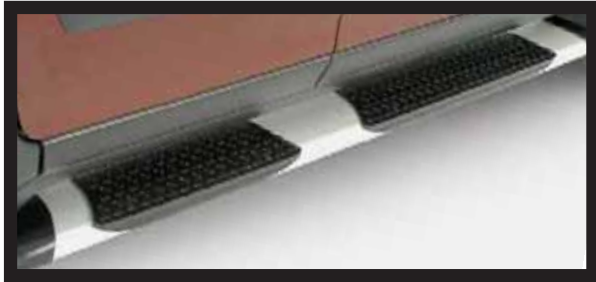

Side step set (Type 1)