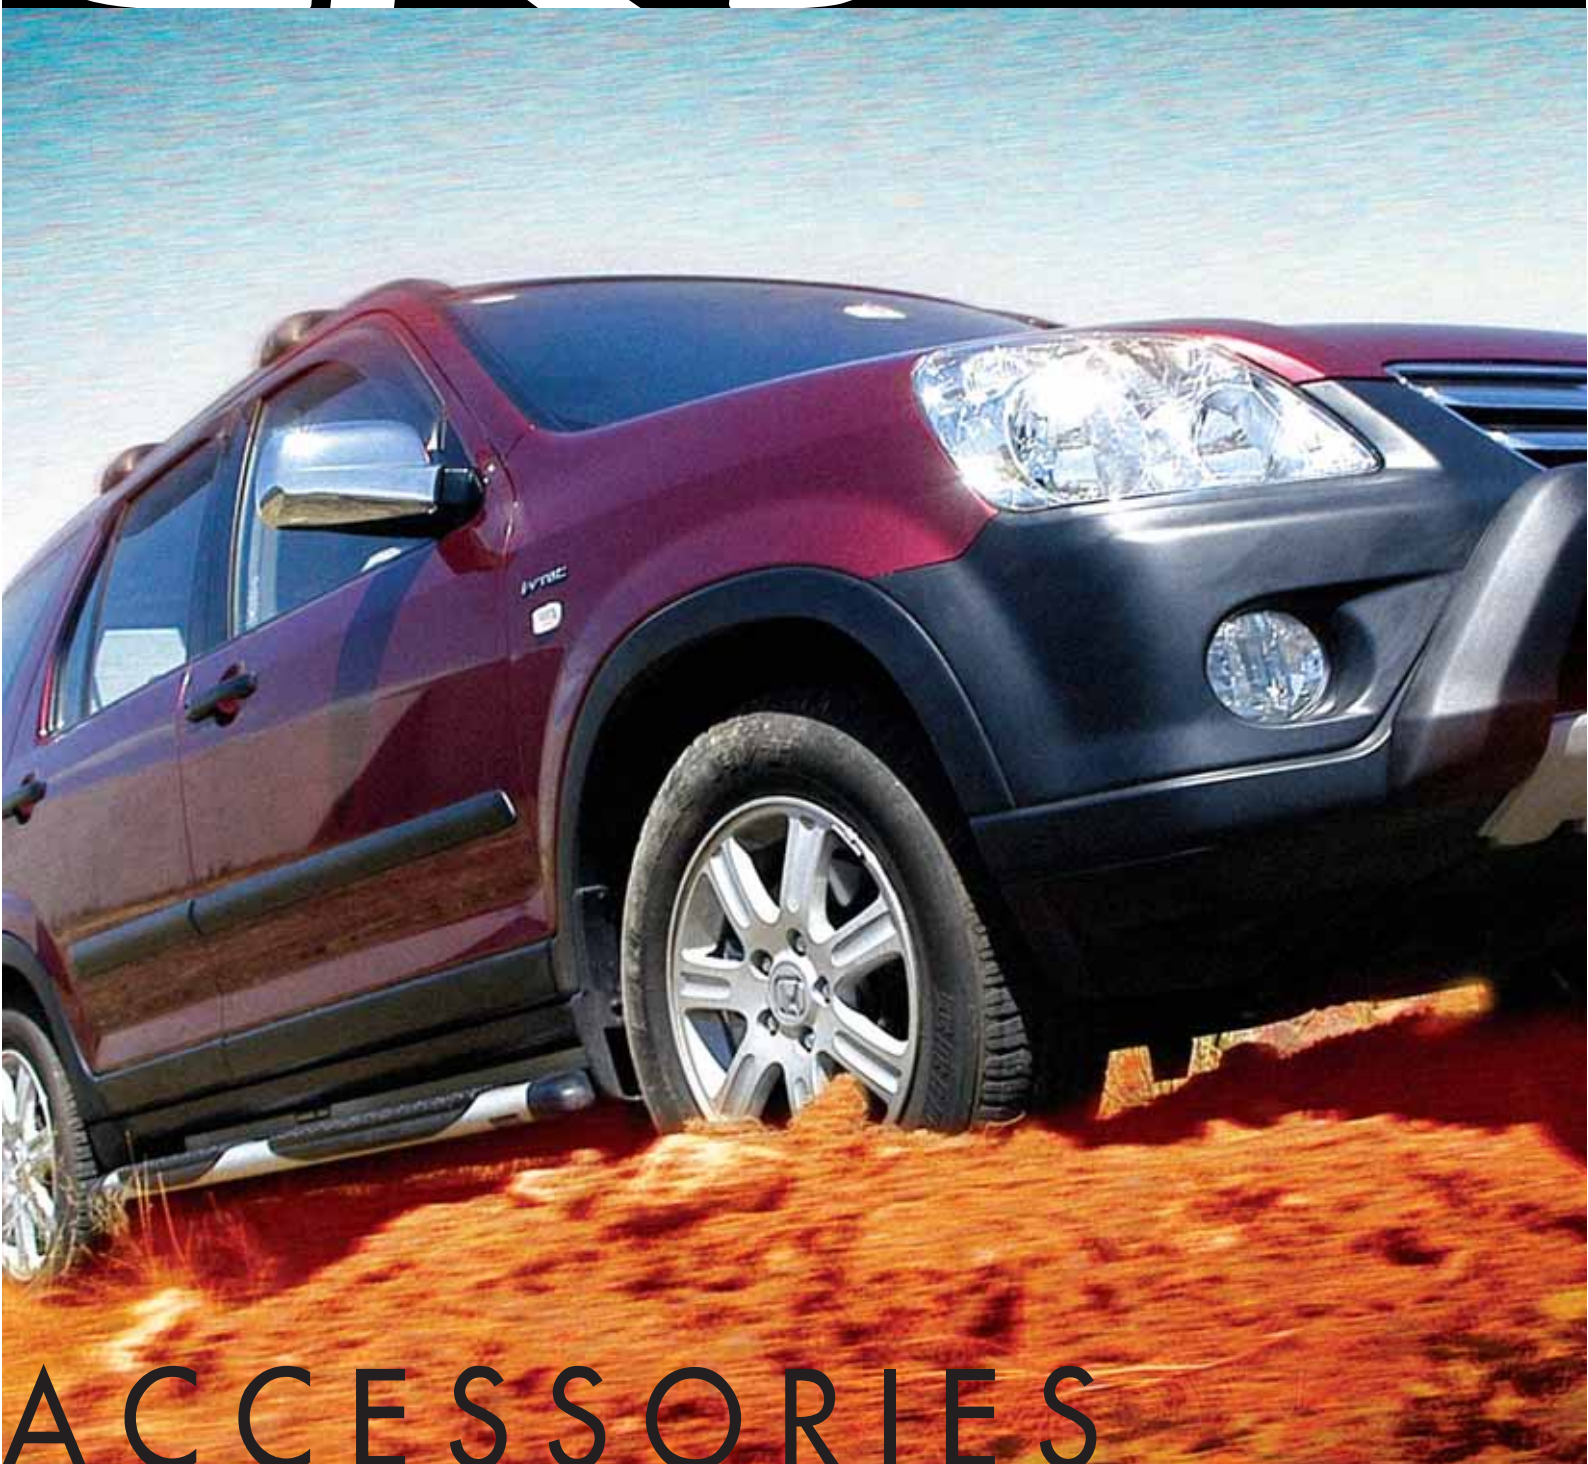

CR-V

HONDA

ACCESSORIES

CR-V

Accessories shown

- Side steps
- Nudge bar
- Skid plate
- Chrome mirror covers
- Slimline door visors
- Fog lights
- Alloy wheels

The new CR-V has evolved. It's new. It's tough. And it's ready to go. From the urban jungle to the great outdoors, this is a car built for the drive. With the unstoppable combination of rugged good looks and unyielding energy, the CR-V is a flexible all-rounder that loves to get away.

ROCK SOLID

Metal look centre table panel and interior AC outlet trim. Available for auto only. Sold as a set

Woodgrain look centre table panel (available for auto only) and interior AC outlet trim. Sold separately