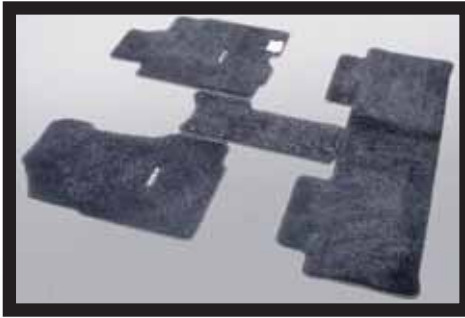

Floor mat set - Ivory

Floor mat set - Graphite black

Universal rubber mat set

Colour coded hard moulded wheel cover

Soft wheel cover - Available in black only

Stainless steel ring & 16" faceplate. Sold separately