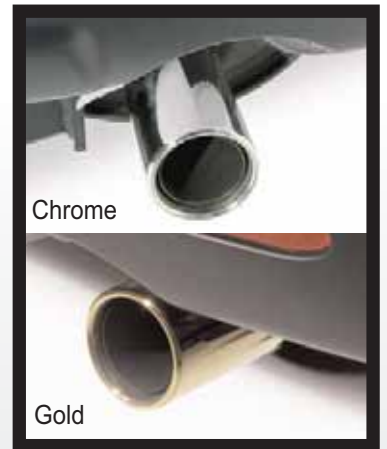

Centre console trim - Radio surround & AC switch surround

Sheepskin seat covers - available as full set (front & rear) or front set only

Cloth seat covers - Front & rear sets available. Sold separately

TOUGH EQUIPMENT

Nudge bar and skid plate - Sold separately

Fog lamp set

Alloy wheel - 16"

Chrome mirror cover set

Exhaust pipe finisher

Lock nut set

Roof spoiler

Gold emblem set