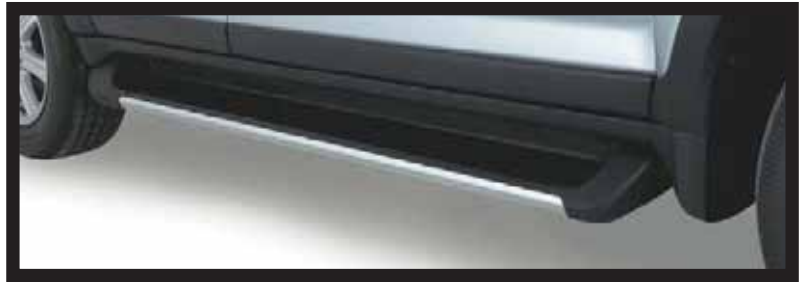

Side step set (Type 2)