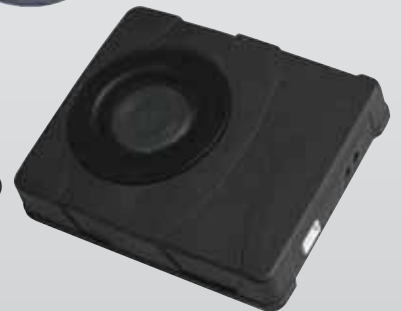

CR-V

HONDA

ACCESSORIES

CR-V

Accessories shown

- Side steps
- Nudge bar
- Skid plate
- Chrome mirror covers
- Slimline door visors
- Fog lights
- Alloy wheels

The new CR-V has evolved. It's new. It's tough. And it's ready to go. From the urban jungle to the great outdoors, this is a car built for the drive. With the unstoppable combination of rugged good looks and unyielding energy, the CR-V is a flexible all-rounder that loves to get away.

CR-V SPORT

Accessories shown

Roof racks

Nudge bar

Skid plate

Sunroof visor

Cargo barrier

REAL ENTERTAINMENT

Multimedia player

Cassette player

6 CD changer - dash mounted

8 CD changer (cannot be fitted with subwoofer)

Tweeter speaker set
dash mounted

Subwoofer
(cannot be fitted with 8 CD changer)

AUDIO

Premium DVD rear seat entertainment system - with FM modulator to provide theatre-like "surround sound" and auxiliary inputs for video and games consoles. Comes with headphones and remote control.
Playback formats: Audio CD, DVD (Single sided, Dual layer, Double layer), Digital (MP3, Mpeg, BMP, JPG).
Optional: Games pack bag and inverter sold separately.

ROCK SOLID

Metal look centre table panel and interior AC outlet trim. Available for auto only. Sold as a set

Woodgrain look centre table panel (available for auto only) and interior AC outlet trim. Sold separately