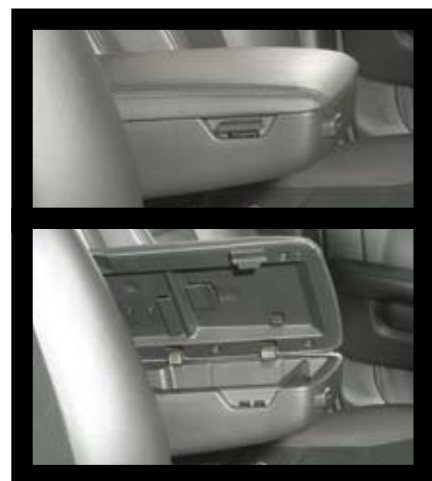

Steering wheel - Graphite black or taupe (wood/leather)