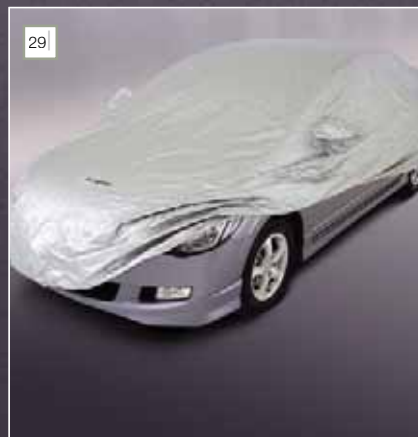

14/ Interior trim set

Silver look, geometric pattern (4 piece).

15/ Accent lighting set

Blue L.E.D. lights create a soothing ambience for your Civic's interior (3 piece).

16/ Tailored floor mats

Custom fitted mats protect the original carpet. Available in dark grey and dark blue to match your vehicle's interior and detailed with the Civic decal.
(Dark blue for sport model only).

17/ Seat skins-Tailored Neoprene

(Front & rear sets available – sold separately. VTI model only).

Tailored Neoprene looks smart and protects the original seats.

18/ Drink and utility holder

Fits neatly into rear door.

19/ Sheepskin seatcovers

(Front and full sets available – sold separately. VTI model only)

Tailored sheepskins are extremely comfortable and protect the original seats.

20/ Side step garnish

Dark grey or light grey available.

21/ Rear bumper and bootlip protector

Keeps the rear bumper and bootlip scuff and scratch free.

22/ Cargo net*

For those 'hard to stow' items.

23/ Organizer box

Keeps everything tidy and folds away flat for easy storage.

24/ Luggage area protector tray*

The moulded vinyl luggage tray protects your Civic's boot from spills as well as wear and tear.

25/ Slimline door visors

(Set of 4) For those who like to enjoy fresh air whilst driving in all weather conditions. Also prevents fogging.

26/ Bonnet protector

Hard wearing extruded acrylic.

27/ Headlight protector set

Acrylic. Shields the headlights from damage caused by stones and other road debris.

28/ Dust and pollen filter

A must for hay fever/asthma sufferers.

29/ Car Cover

All-weather protection. Folds into its own pouch for easy storage.

CIVIC

*Not available for Hybrid.