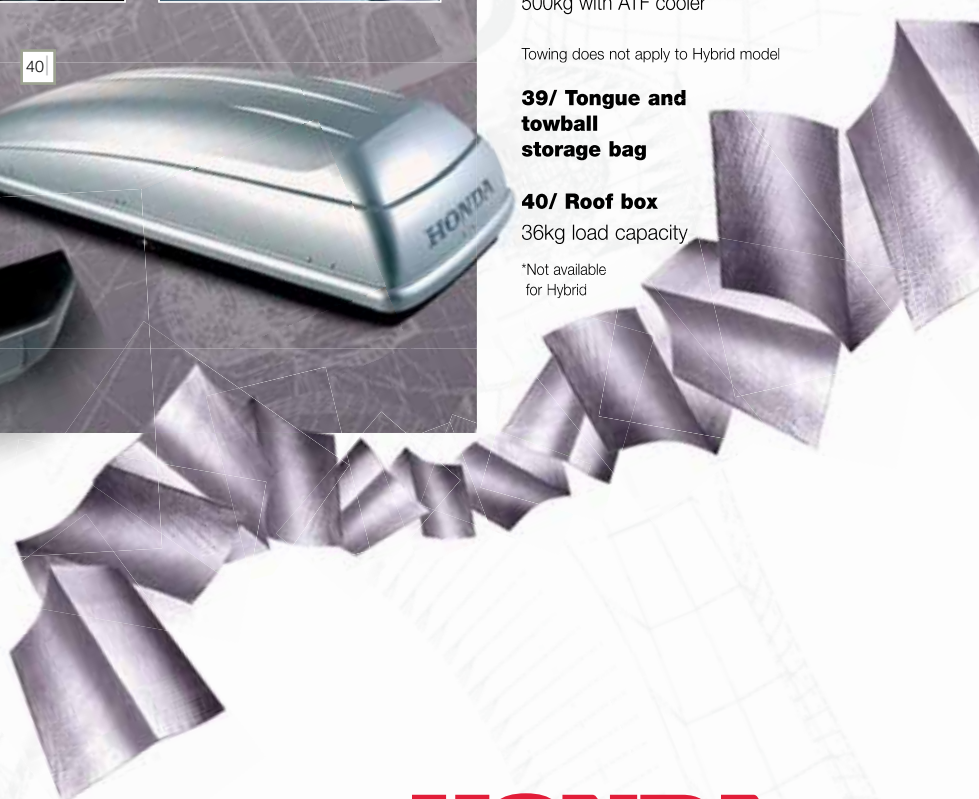

39/ Tongue and towball storage bag

40/ Roof box

36kg load capacity

*Not available for Hybrid

To order any of the accessories listed, contact your nearest authorised Honda Dealer.

Honda Australia Pty Ltd. ACN 004 759 611 ABN 66 004 759 611
95 Sharps Road, Tullamarine, Victoria, 3043.
Melbourne (03) 9285 5555, Brisbane (07) 3260 4888, Sydney (02) 8748 333
Freecall 1800 804 954 www.honda.com.au

HONDA
The Power of Dreams