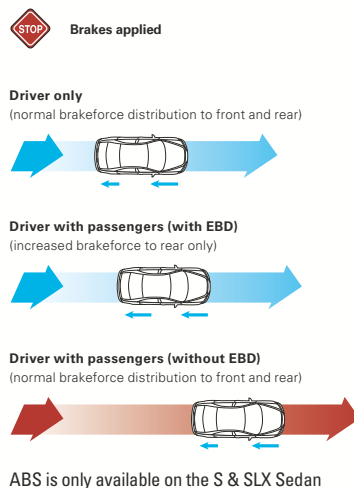

Enjoy your Accent, your way.

Safety comes first

Overseas alloy wheel shown

Engineered for your safety

With Accent Hatch and Sedan, the safety is built-in. Front disc brakes, driver and front passenger airbags, side impact bars and front seatbelt pretensioners with force limiters make your Accent safer than ever before. This focus on safety is further extended into the cabin with height adjustable front, centre and rear head restraints along with convenient steering wheel mounted audio controls.

Enhanced seat belt safety

During a frontal impact front seat belt pretensioners tighten the shoulder belts to reduce forward movement. Force limiters spread the belt's load across the upper body and height adjustable upper mounting holds you firmly, thus lessening the chance of injury.