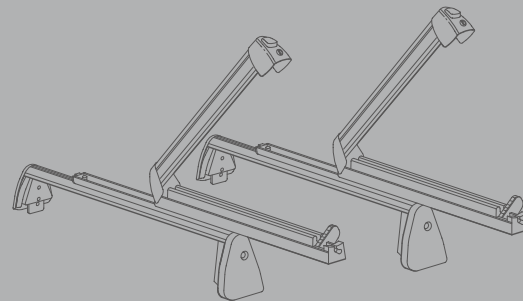

Transport 14