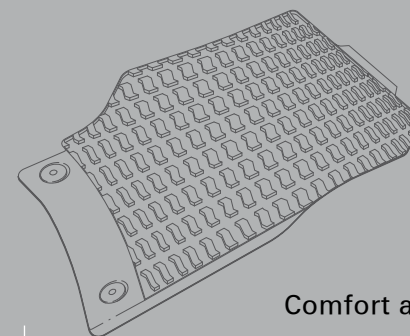

Comfort and Protection 22