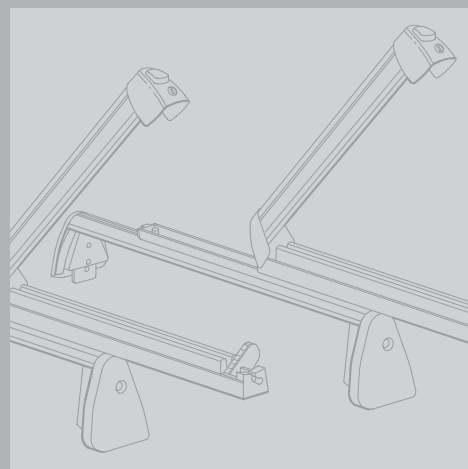

Audi A3, A3 Sportback and A3 Cabriolet Accessories

Enhance and individualise. With Audi Genuine Accessories®.

Only Audi Genuine Accessories® are designed and manufactured with the same precision as your Audi. This guarantees perfect form, fit and function whether choosing from our range of easy vehicle maintenance products through to the technically advanced aerodynamic body parts. Only Audi Genuine Accessories® can deliver the same satisfaction you've come to expect from Audi.