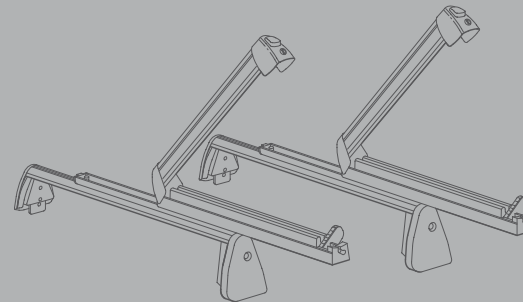

Transport 16