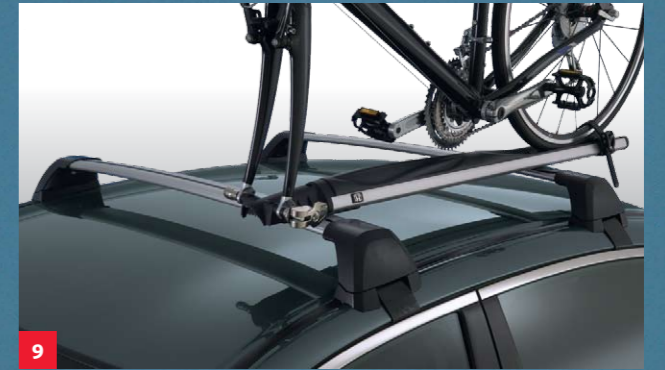

Touring, Cargo and Storage

Easy and versatile touring and cargo storage

We're all looking for a way to escape the day-to-day grind. Honda Genuine Roof Racks allow you to achieve this effortlessly and free up internal space. They blend seamlessly with the sleek lines of your vehicle to conveniently carry items such as skis, bikes, surfboards, kayaks and more.