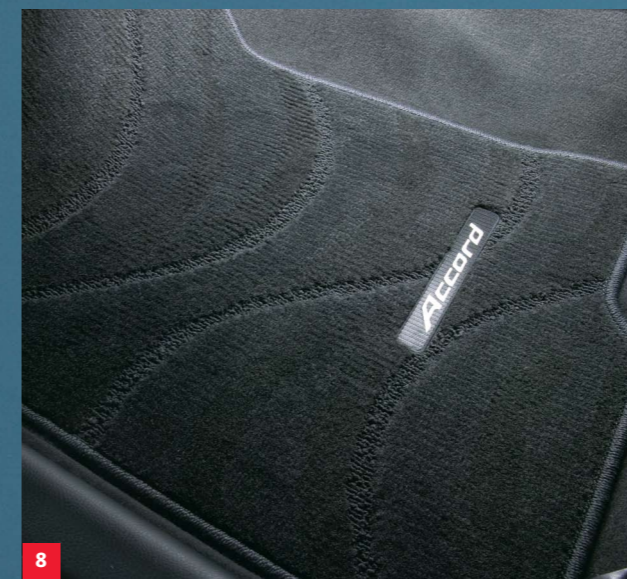

1 Rear Park Assist (set of 4). Actively alerts you to the presence of something or someone behind your vehicle when reversing. **2 - 4 Door (2), Front* (3) and Rear** (4) Styling/Protection Trim Set (sold separately).** Accentuate the sporty styling of your Accord and provide a custom look, while helping to protect your investment from chips, marks and door dints. **5 - 6 Front* (5) and Rear** (6) Mud Guard Set (sold separately).** Honda Genuine mud guards provide additional protection for your Accord.

7 Dust and Pollen Cabin Filter. For a clean bill of health. **8 - 10 Front and Rear Floor Mat Set.** Help to protect the carpeting of your Accord from daily wear and tear. Available in Black (8) or Ivory* (9) Deluxe Tailored Carpet and Black All-Weather Rubber (10) - sold separately. **11 Luggage Area Protector Tray.** Constructed from quality moulded plastic for long life, the tray sports a precisely fitting lip that is designed to help protect the cargo area from spills, wear and tear. **12 Rear Bumper and Bootlip Protector.** Help protect the rear bumper and bootlip from everyday wear and tear.

*The accessory Front Styling/Protection Trim Set is not compatible with the accessory Front Under Spoiler. **The accessory Rear Styling/Protection Trim Set and accessory Rear Mud Guard Set are not compatible with the accessory Rear Under Spoiler. *The accessory Front Mud Guard Set is not compatible with the accessory Side Skirt Set.

*For Accord Luxury models only.