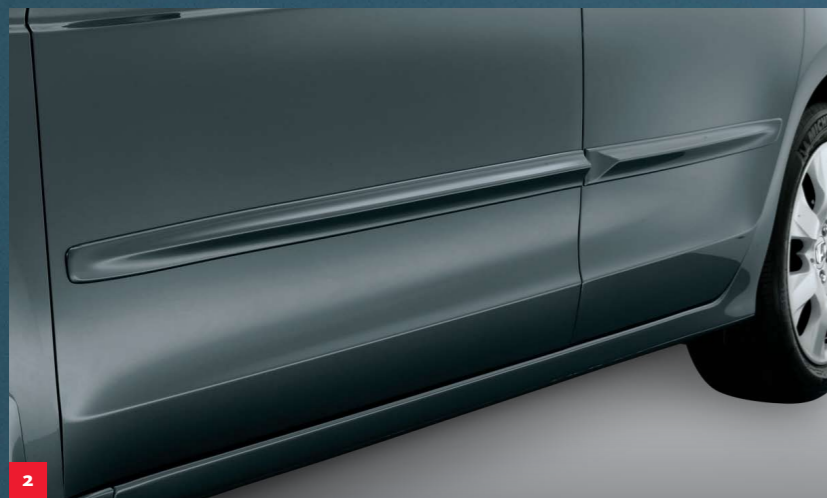

Honda Genuine Rear Park Assist – A virtual sixth sense

Imagine how easy life would be if you always had someone to guide you when moving back into a parking spot. This is in effect what Honda Genuine Rear Park Assist does for you. If an object is within range of a Rear Park Assist sensor, the sensor detects its presence within the zones and depending on the distance will emit an audible beep. The closer you get to an object, the more frequent the beep sounds.