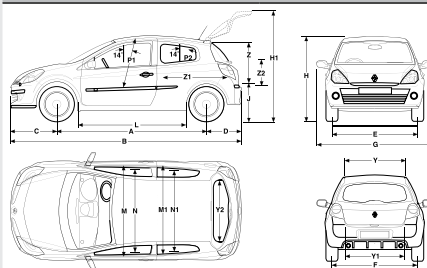

For its 20TH Anniversary Limited Edition, Clio confirms its unique style – seductive, modern, and always inspired. 'It's good to be 20!'

TECHNICAL SPECIFICATIONS

ENGINE	
Type	Euro 4
Capacity (cc)	1,998
Bore x stroke (mm)	82.7 x 93
Number of cylinders/valves	4 in-line/16
Compression ratio	11.5:1
Max. power (kW)	147.5
Max. power (rpm)	7,100
Max. torque (Nm)	215
Max. torque (rpm)	5,400
Injection	Multipoint
Fuel	Premium unleaded (98 RON rec.)
TRANSMISSION	
Type	6-speed Manual
Speeds at 1000rpm in	
1st gear	7.90
2nd gear	12.62
3rd gear	17.50
4th gear	22.04
5th gear	27.36
6th gear	32.77
STEERING	
Type	Variable Electric Power Assist
Turning circle between kerbs/ walls (m)	11/11.40
Turns lock-to-lock	2.83
SUSPENSION	
Front suspension	Double-axis strut system
Rear suspension	Torsion beam with programmed deflection – coil springs
Front/rear anti-roll bar - dia (mm)	20/30 integrated
Cup Chassis	S
WHEELS AND TYRES	
Wheels (inches)	7.5 J 17
Tyres	215/45 R 17
BRAKING	
Front Braking System	Brembo® 4 piston calipers – Ventilated discs (312mm)
Rear Braking System	Solid discs (300mm)

PERFORMANCE	
Max. speed (kmph)	225
0 to 100km/h	6.9
FUEL CONSUMPTION [^]	
City (L/100km)	11.3
Highway (L/100km)	6.4
Combined cycle (L/100km)	8.2
CO2 Emissions (g/km) Euro4	195
CAPACITY	
Fuel tank (litres)	55
WEIGHTS	
Tare weight (kg)	1,281
DIMENSIONS	

A	2585mm	J	678mm	Y	848mm
B	4017mm	K	120mm	Y1	894mm
C	826mm	L	1677mm	Y2	1028mm
D	606mm	M	1402mm	Z	652mm
E	1520mm	M1	1412mm	Z1	1306mm
F	1520mm	N	1382mm	Z2	675mm
G	2025mm	N1	1362mm	Z3	541mm
H	1484mm	P1	907mm		
H1	1994mm	P2	861mm		