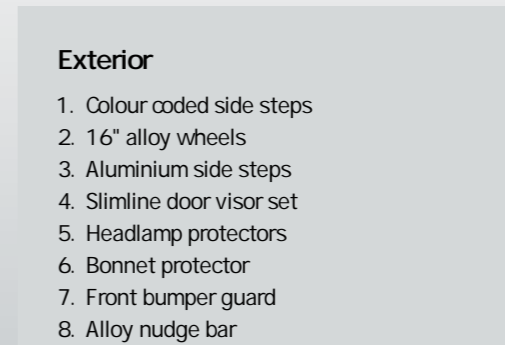

Exterior

1. Colour coded side steps
2. 16" alloy wheels
3. Aluminium side steps
4. Slimline door visor set
5. Headlamp protectors
6. Bonnet protector
7. Front bumper guard
8. Alloy nudge bar
9. Reverse sensor kit & tow bar with wiring
10. Roof cross bars - 50kg capacity