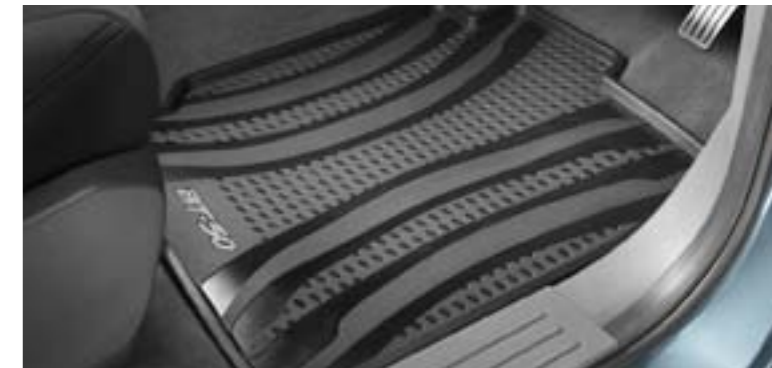

Weathershields (right or left hand front)
Let fresh air into the cabin, but not the weather.

Collapsible sun screen
Keep your vehicle cool and protect the interior from the sun's harmful rays.

Carpet floor mats (set of two or four)
Stylish and durable tailor-made mats. Driver's side mat incorporates a heel pad.

[PLAY VIDEO](#)

12 volt auxiliary sockets
Contains two 15 amp sockets to provide power to small electrical items. (Utilities only.)

Rubber floor mats (set of two or four)
Heavy duty tailor-made mats.

Seat cover (front)
Made from durable, waterproof neoprene material, these airbag compatible covers keep your seats free from dirt and grime.