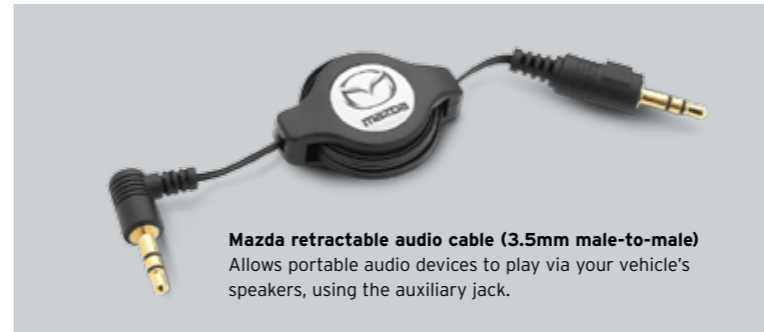

Mazda retractable audio cable (3.5mm male-to-male)

Allows portable audio devices to play via your vehicle's speakers, using the auxiliary jack.