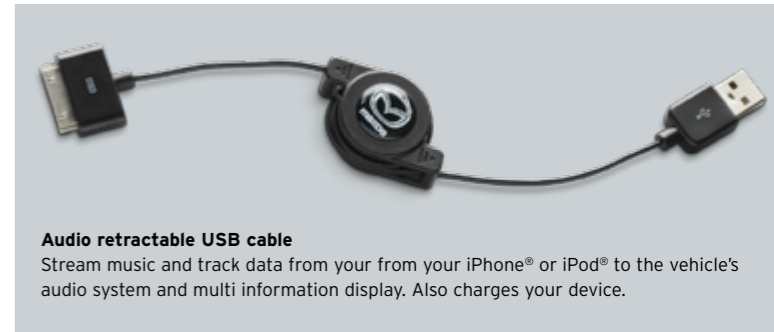

Audio retractable USB cable

Stream music and track data from your iPhone® or iPod® to the vehicle's audio system and multi information display. Also charges your device.