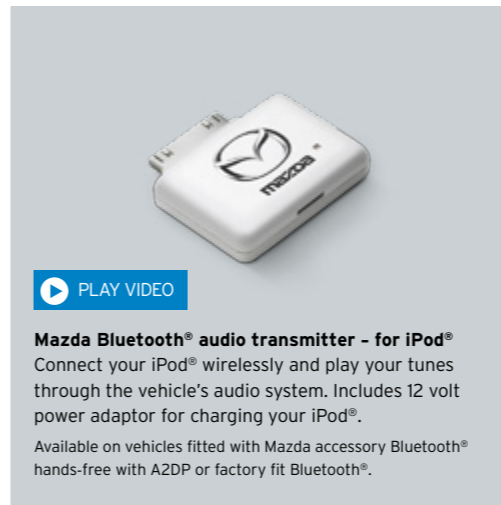

Audio retractable USB cable
Stream music and track data from your iPhone® or iPod® to the vehicle's audio system and multi information display. Also charges your device.

Bluetooth® hands-free kit with A2DP
Use the latest wireless technology to communicate safely and conveniently, and stream music from your Bluetooth® enabled mobile or MP3 player.
Hands-Free Profile (HFP) version 1.2. Please check mobile phone compatibility with your Mazda Dealer.

[▶ PLAY VIDEO](#)

Mazda Bluetooth® audio transmitter - for iPod®
Connect your iPod® wirelessly and play your tunes through the vehicle's audio system. Includes 12 volt power adaptor for charging your iPod®.
Available on vehicles fitted with Mazda accessory Bluetooth® hands-free with A2DP or factory fit Bluetooth®.