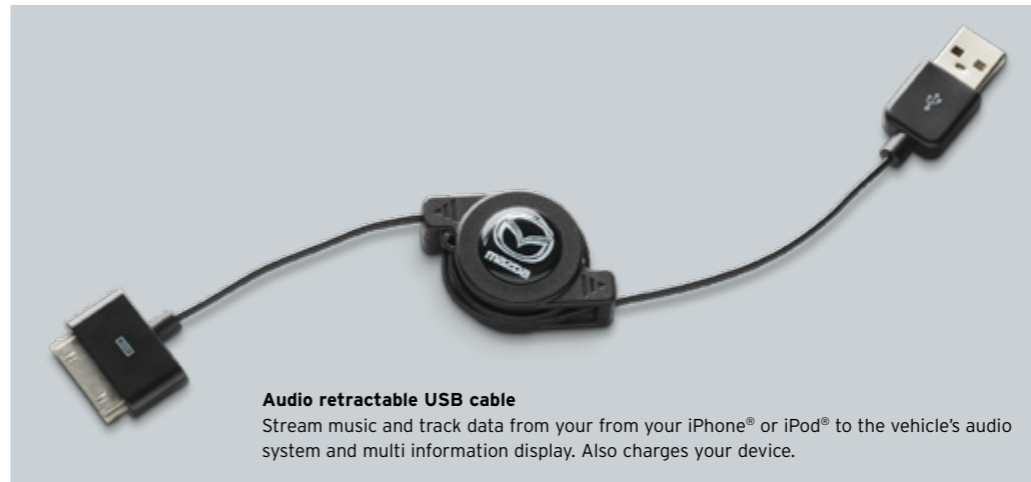

Alarm
Gives you added security and peace of mind.

Auto lights on/off
Monitors outside light levels and turns headlamps on or off accordingly. (Neo and Maxx only)

Tow bar
Designed for Mazda2, with a 700kg (braked)* capacity.
*Subject to State or Territory regulations. Please refer to your Mazda Dealer for further information.

[▶ PLAY VIDEO](#)

1. **Also available**
2. Ashtray and cigarette lighter
   - Mazda retractable audio cable (3.5mm male-to-male)
   - Tow ball
   - Tow ball cover

To see the full range of Mazda Genuine Accessories, go to MAZDA.COM.AU