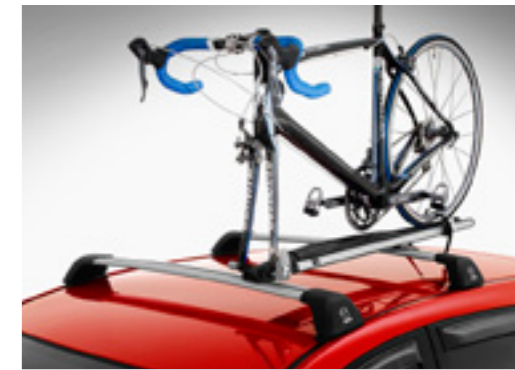

MAZDA3 ACCESSORIES

zoom-zoom

MAKE YOUR Mazda EVEN MORE REWARDING

Mazda3 takes your enjoyment to another level with a sporty drive and generous features. And Mazda Genuine Accessories give you even more to like. They let you add an individual touch and protect your investment. They also give you superb design, quality, fit and safety, all with the backing of a Mazda warranty. Mazda Genuine Accessories let you add even more Zoom-Zoom.

Bike rack (wheel off)
Makes it easy to take your bike along for the ride.

Kayak holder
The convenient way to transport kayaks or canoes.

Bike rack (wheel on)
Bring your other wheels along without having to remove one.

Chrome side indicator bezel
Sends a very stylish signal.
(Neo, Maxx Sport and Diesel only.)

Ski/snowboard carrier
The convenient, secure way to carry snow gear.

Side mirror indicator bezel
Adds an eye-catching highlight.
(SP25, SP20 SKYACTIV and MPS only.)