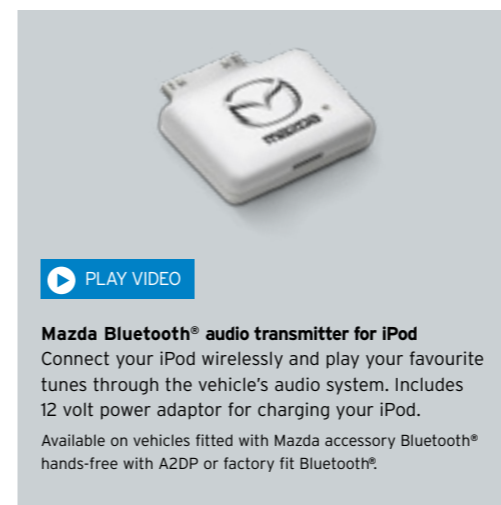

Mazda Bluetooth® audio transmitter for iPod
Connect your iPod wirelessly and play your favourite tunes through the vehicle's audio system. Includes 12 volt power adaptor for charging your iPod.
Available on vehicles fitted with Mazda accessory Bluetooth® hands-free with A2DP or factory fit Bluetooth®.