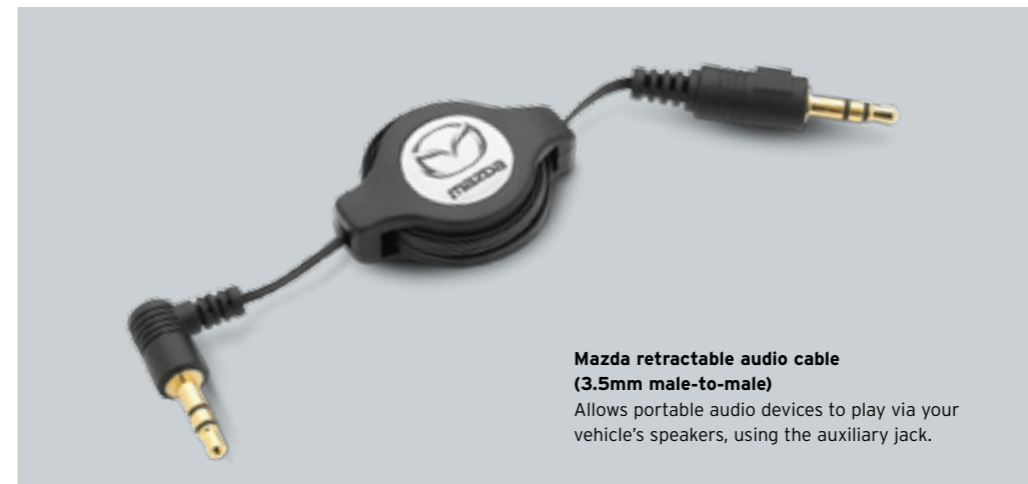

Mazda retractable audio cable (3.5mm male-to-male)
Allows portable audio devices to play via your vehicle's speakers, using the auxiliary jack.