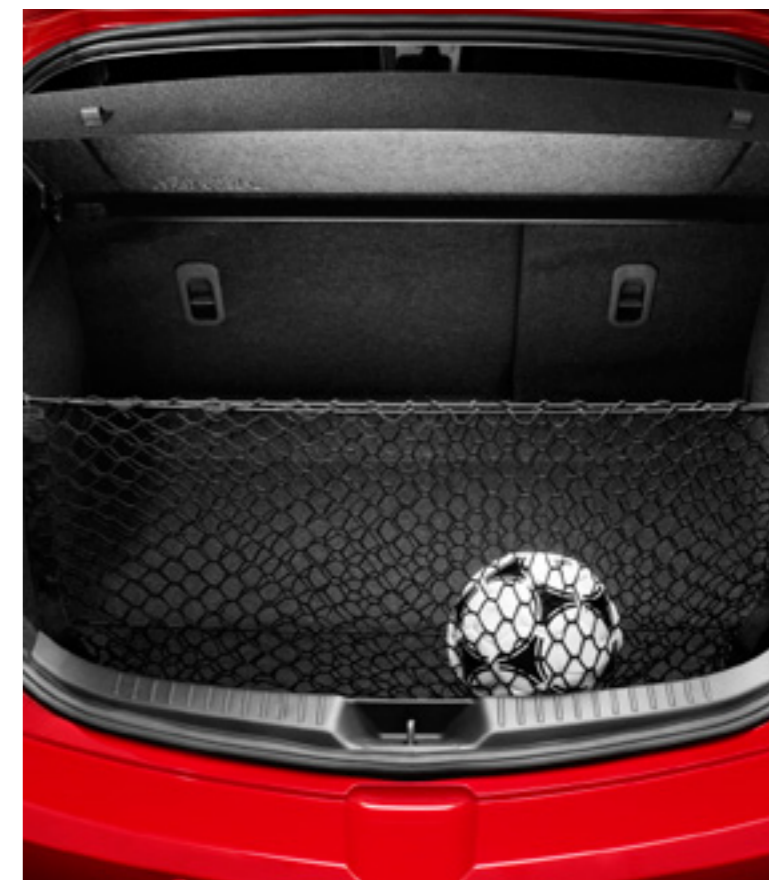

Cargo net (hatch)
Secure loose items to minimise movement during trips.