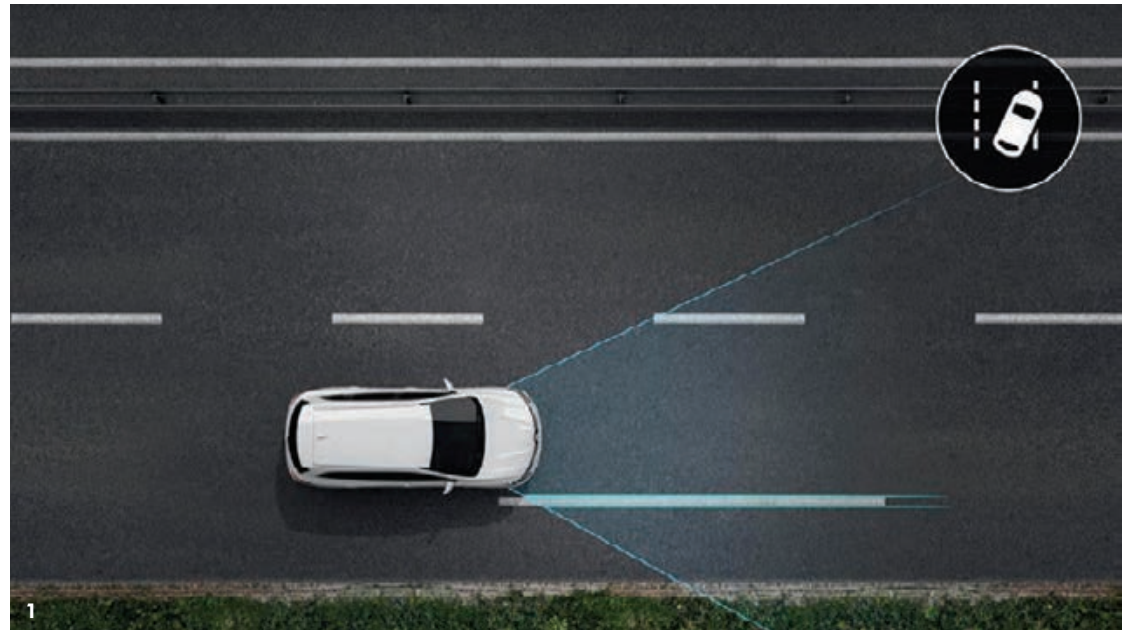

intuitive technology

Safety and comfort are at the heart of Koleos's technology. Smartphone connectivity allows you to take advantage of compatibility with Android Auto™ and Apple CarPlay™. With this, you can access selected smartphone apps from the R-LINK 2 touchscreen multimedia system.

To put your mind at ease while on the road, Koleos received the maximum 5 star ANCAP safety rating and is equipped with a suite of driving assistance features, such as:

1. **Lane Departure Warning** will warn you with a sound if you have strayed into another lane without indicating.
2. **Blind Spot Warning system[^]** will warn you when a vehicle enters your blind spot with lights located on each of your door mirrors.

Koleos strikes the perfect balance of pleasure and peace of mind on board.

[^] Zen & Intens