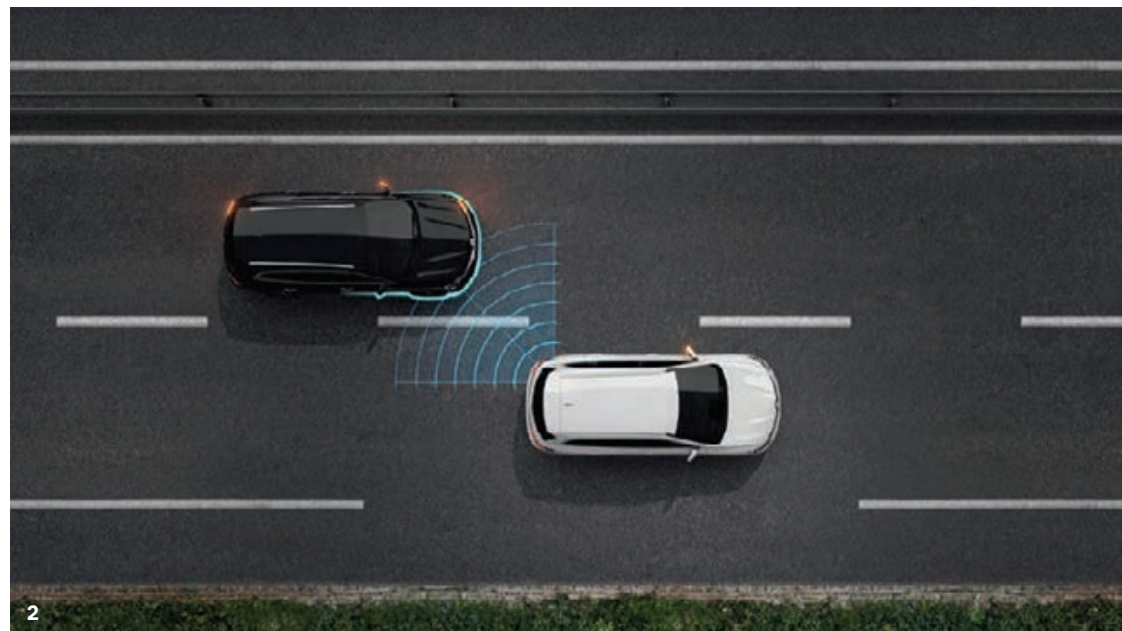

intuitive technology

Safety and comfort are at the heart of Koleos's technology. Smartphone connectivity allows you to take advantage of compatibility with Android Auto™ and Apple CarPlay™. With this, you can access selected smartphone apps from the R-LINK 2 touchscreen multimedia system.

To put your mind at ease while on the road, Koleos received the maximum 5 star ANCAP safety rating and is equipped with a suite of driving assistance features, such as:

1. **Lane Departure Warning** will warn you with a sound if you have strayed into another lane without indicating.
2. **Blind Spot Warning system[^]** will warn you when a vehicle enters your blind spot with lights located on each of your door mirrors.

Koleos strikes the perfect balance of pleasure and peace of mind on board.

[^] Zen & Intens