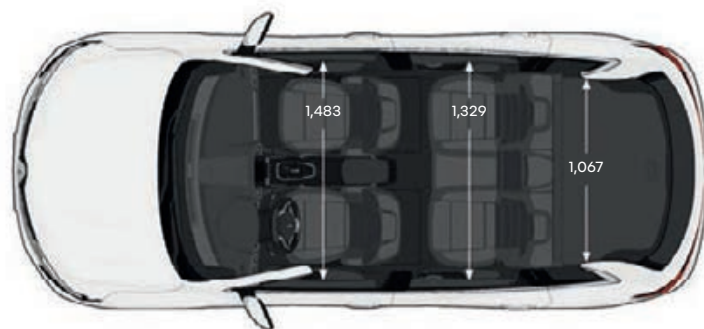

dimensions (mm)

	Life	Zen	Intens 4x2	Intens 4x4
Dimensions (mm)				
Width between front wheels		1597		1587
Width between rear wheels		1582		1572
Overall width with mirrors out			2063	
Boot sill height			77	
Elbow width - Front			1483	
Elbow width - Rear			1456	
Shoulder width - Front			1449	
Shoulder width - Rear			1419	
Front headroom at 14 degrees / with sunroof	953			953 / 891
Rear headroom at 14 degrees / with sunroof	911			911 / 903
Width of upper boot entrance / maximum boot width			902 / 1092	
Width of lower boot entrance			1035	
Width between wheel arches			1067	
Max. loading length with rear seats folded down			1889	
Loading length behind rear seats			974	
Height under rear shelf			366	
Boot space - Minimum (L)			458	
Boot space - Maximum (L)			1,690