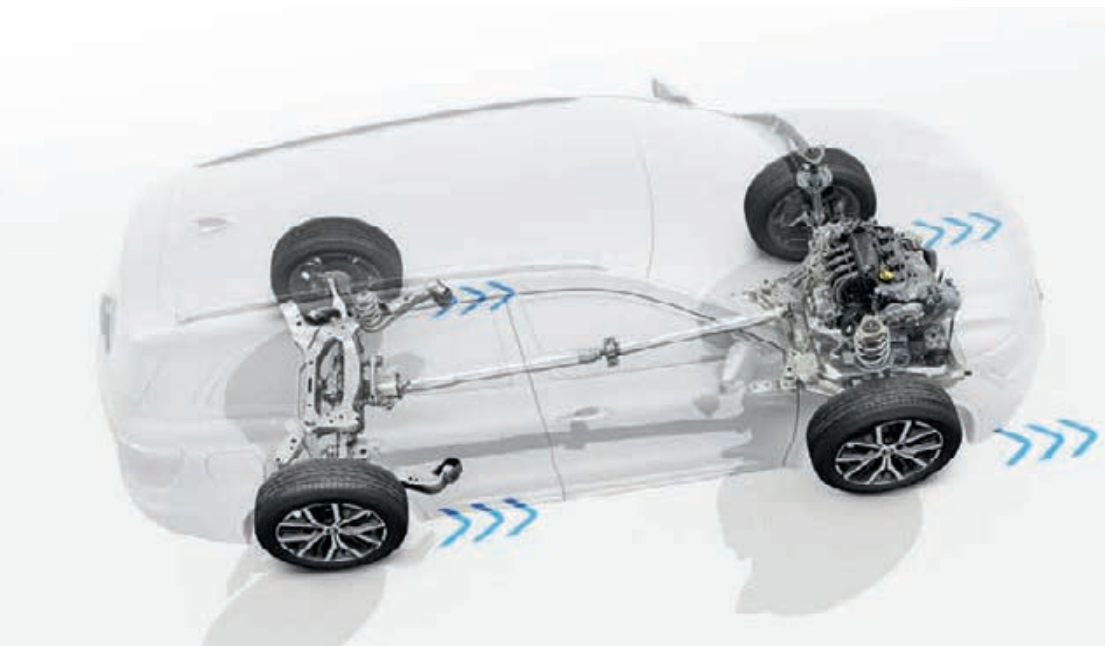

dominate any terrain

Koleos has the DNA of a true SUV.

Experience each day as a new adventure and drive on all terrains with All Mode 4x4-i technology*. Switch from 4x2 to 4x4 in the blink of an eye and discover real off-road capabilities. Stay in control of the terrain with Koleos's Hill Descent Control system*, which helps to maintain your speed while travelling down a hill without needing to place your foot on the brake.

* 4x4 only. Life and Zen variants are available in 4x2 (front wheel drive), while the Intens variant comes in both options, either 4x2 or 4x4.