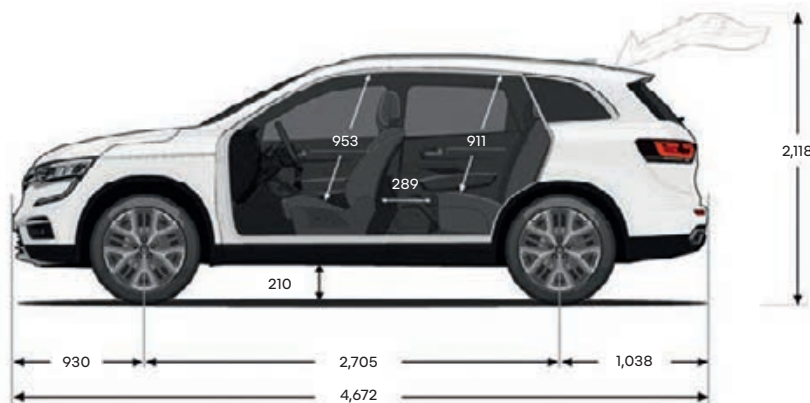

dimensions (mm)

	Life	Zen	Intens 4x2	Intens 4x4
Dimensions (mm)				
Width between front wheels		1597		1587
Width between rear wheels		1582		1572
Overall width with mirrors out			2063	
Boot sill height			77	
Elbow width - Front			1483	
Elbow width - Rear			1456	
Shoulder width - Front			1449	
Shoulder width - Rear			1419	
Front headroom at 14 degrees / with sunroof	953			953 / 891
Rear headroom at 14 degrees / with sunroof	911			911 / 903
Width of upper boot entrance / maximum boot width			902 / 1092	
Width of lower boot entrance			1035	
Width between wheel arches			1067	
Max. loading length with rear seats folded down			1889	
Loading length behind rear seats			974	
Height under rear shelf			366	
Boot space - Minimum (L)			458	
Boot space - Maximum (L)			1,690