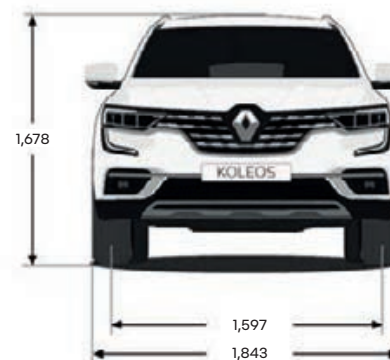

dimensions (mm)

	Life	Zen	Intens 4x2	Intens 4x4
Dimensions (mm)				
Width between front wheels		1597		1587
Width between rear wheels		1582		1572
Overall width with mirrors out			2063	
Boot sill height			77	
Elbow width - Front			1483	
Elbow width - Rear			1456	
Shoulder width - Front			1449	
Shoulder width - Rear			1419	
Front headroom at 14 degrees / with sunroof	953			953 / 891
Rear headroom at 14 degrees / with sunroof	911			911 / 903
Width of upper boot entrance / maximum boot width			902 / 1092	
Width of lower boot entrance			1035	
Width between wheel arches			1067	
Max. loading length with rear seats folded down			1889	
Loading length behind rear seats			974	
Height under rear shelf			366	
Boot space - Minimum (L)			458	
Boot space - Maximum (L)			1,690