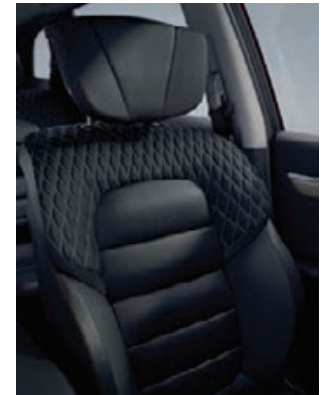

Black Nappa leather* upholstery

intens (zen +)

Safety & security

- Easy Park Assist hands-free parking system
- Side mirror tilting when reverse gear selected
- LED Reversing lights
- Hill descent control system (4x4)

Interior features

- Customisable ambient cabin lighting
- Black Nappa leather* trimmed upholstery
- Electrically adjustable driver and passenger seats with driver lumbar support & memory adjustment
- Height adjustable front passenger seat
- Ventilated front seats
- Front seats with relax headrests and cushion length adjustment

- Driver seat massage function
- One-Touch easy folding rear seat system
- Powered hands-free tailgate
- 2x rear USB charging ports
- Portrait 8.7" capacitive touchscreen, AUX, and fingertip controls
- BOSE® audio system with 11x speakers, subwoofer, and digital amplifier
- Interior cabin trim - Wood grain
- Chrome front door sill plates

Exterior features

- 19" alloy wheels
- Rear bumper chrome decor
- Electric panoramic sunroof- Front opening, tilting, sliding, and anti-pinch
- Sweeping turn signal