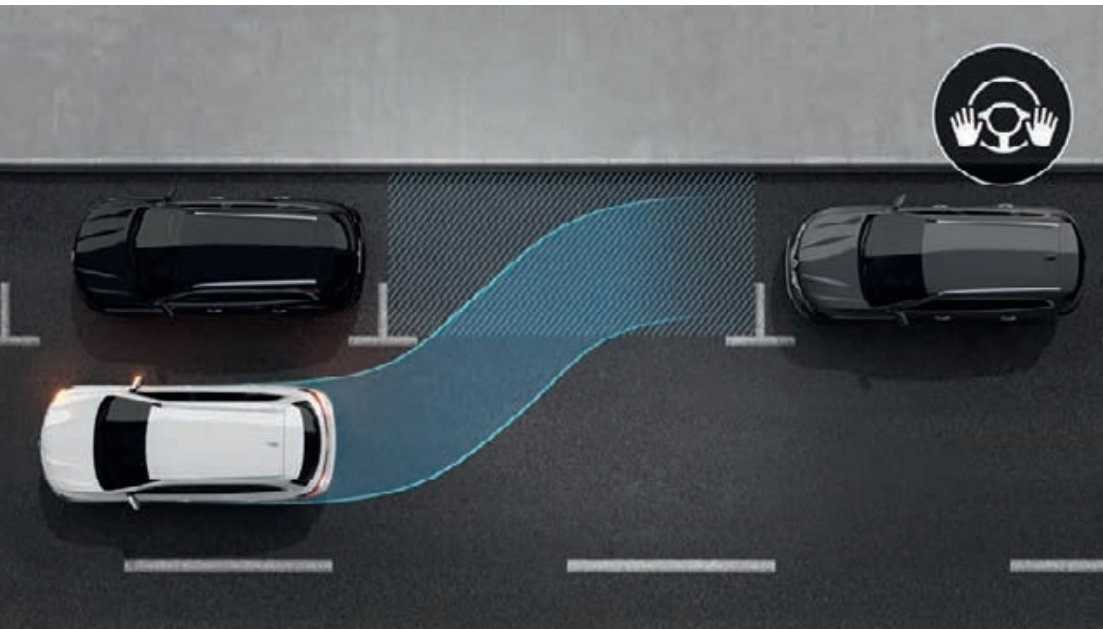

the art of making life easy

Koleos makes daily life easier. Have you got your hands full?

With the automatic tailgate*, place your foot underneath the rear bumper and the motorised tailgate will reveal 458 litres of luggage space. With the "One touch easy folding"* system, the rear seats recline with ease, creating a huge luggage space with a fully flat floor.

For parking manoeuvres, the Easy Park Assist system* simply takes control and parks the vehicle smoothly, without you having to touch the steering wheel. The best of modern technology will help you in your everyday life.

* Intens only