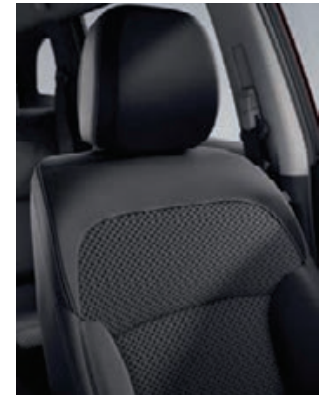

Dark carbon cloth upholstery

life

Safety & security

- Electronic Stability Control (ESC)
- Emergency Brake Assist (EBA)
- Advanced Emergency Braking System (AEBS) - Interurban
- Hill Start Assist (HSA)
- Forward collision warning system (FCW)
- Lane departure warning system (LDW)
- Cruise control with speed limiter
- Pure vision LED headlights
- Automatic dusk-sensing headlights with automatic high/low beam
- LED front and rear fog lights
- Rear view camera with moving guidance lines
- Rear parking sensors
- Electric parking brake
- Automatic rain-sensing windscreen wipers

Interior features

- Manual adjustable driver and passenger seats with driver height adjustment
- Dual zone climate control air conditioning with rear air vents
- Heated/cooled front cup holder
- Reclining rear seats
- Foldable insert key
- R-LINK 2 - Multimedia system with voice control and custom home screens
- Landscape 7" capacitive touchscreen, AUX, 2x USB, and fingertip controls
- 3D Sound by Arkamys with 8x speakers
- Android Auto™ and Apple CarPlay™ *
- Bluetooth® phone pairing with audio streaming*
- 7" colour TFT instrument display screen with personalised design settings
- Front centre storage console with sliding armrest

- Interior cabin trim - Brushed charcoal
- Dark carbon cloth upholstery

Exterior features

- Satin grey roof rails
- Front LED daytime running lights
- 17" alloy wheels
- Body coloured door mirrors
- Chrome door handles and window trim
- Shark fin antenna

*Compatibility may vary depending on phone