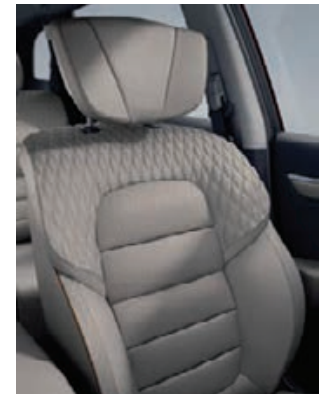

Options

- Sand grey Nappa leather trimmed upholstery
- 4x2 or 4x4

Sand Grey Nappa leather* upholstery (optional)

*All seats mentioned as being Nappa leather in this document are composed of Nappa leather on the seat cushion, seat back, headrest. Other elements are covered in coated textile.