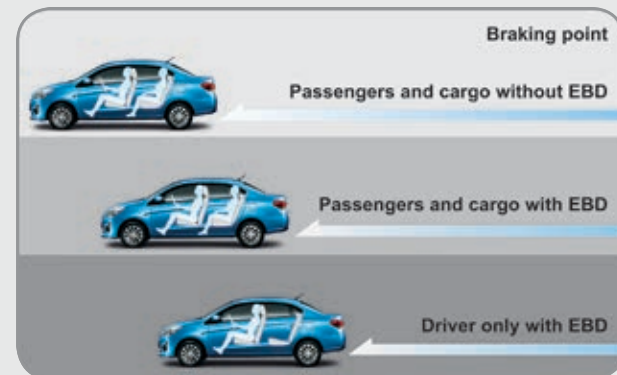

OUTSTANDING SAFETY LEVELS

DRIVER'S AND FRONT PASSENGER'S AIRBAG SYSTEM.

Safety is always a high priority in our cars. Mirage sedan has 6 SRS airbags as standard – side airbags for thorax protection, curtain airbags that drop from the ceiling and protect occupants from side collision and driver and front passenger SRS airbags in the event of a head on collision.

ACTIVE STABILITY CONTROL (ASC)

ASC maintains stability and control when cornering by automatically recognising under-steer and over-steer. It applies brakes to the appropriate wheels to keep you online through corners.

EBD

Electronic Brakeforce Distribution cleverly distributes braking force to all four wheels, enhance braking performance and giving the driver a feeling of surefooted control.

MINIMUM TURNING RADIUS
The new Mirage sedan is easy to manoeuvre through narrow streets and crowded parking lots and boasts an extremely tight turning radius, one of the best in its class.

ABS

In addition to EBD, the four-wheel Anti-lock Braking System helps prevent the wheels of this Mirage sedan from locking up during emergency braking, keeping you in control even on slippery roads.

LARGE TRUNK.