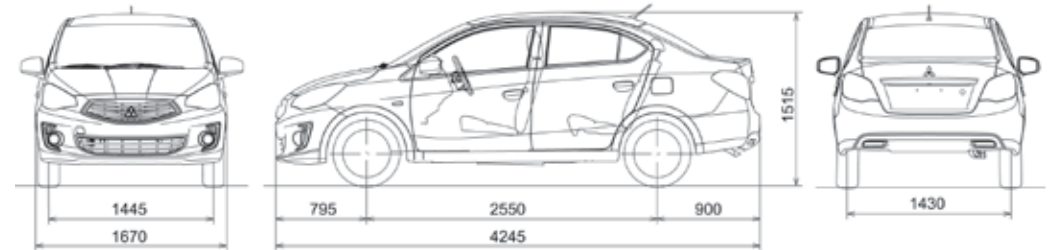

EXTERIOR DIMENSIONS (MM)

DIAMOND ADVANTAGE

†5 year or 100,000km New Vehicle Warranty (whichever comes first). Service conditions apply. *4 years or 60,000km Capped Price Servicing (whichever occurs first). Covers all items specified under the standard "Maintenance for normal operating conditions" scheduled detailed in the service and warranty booklet. Additional service/repair items (if required) are at additional cost. ^1 year Roadside Assist (Service conditions apply). For purchases of new Mitsubishi vehicles after 1st October 2012, your initial 12 month roadside assist will be extended for a period of 12 months from the date of the most recent eligible Capped Price Service for that vehicle performed at an authorised Mitsubishi dealer. Roadside assist, if extended in accordance with these items, is available for a maximum of up to 5 years. Conditions apply. Offer subject to change without notice. Excludes Government, Rental and National Fleet customers.

LOVE THAT CAR