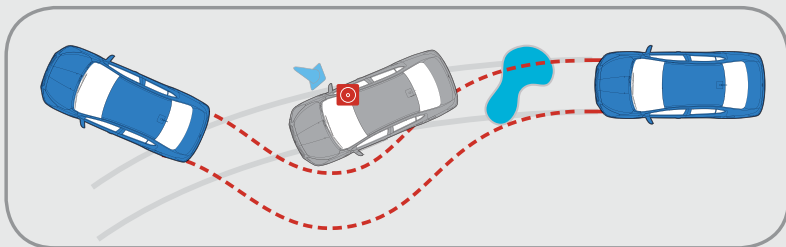

OUTSTANDING SAFETY LEVELS

DRIVER'S AND FRONT PASSENGER'S AIRBAG SYSTEM.

Safety is always a high priority in our cars. Mirage sedan has 6 SRS airbags as standard – side airbags for thorax protection, curtain airbags that drop from the ceiling and protect occupants from side collision and driver and front passenger SRS airbags in the event of a head on collision.

EBD

Electronic Brakeforce Distribution cleverly distributes braking force to all four wheels, enhance braking performance and giving the driver a feeling of surefooted control.

MINIMUM TURNING RADIUS
The new Mirage sedan is easy to manoeuvre through narrow streets and crowded parking lots and boasts an extremely tight turning radius, one of the best in its class.