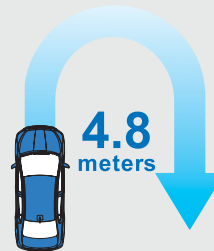

MINIMUM TURNING RADIUS
The new Mirage sedan is easy to manoeuvre through narrow streets and crowded parking lots and boasts an extremely tight turning radius, one of the best in its class.