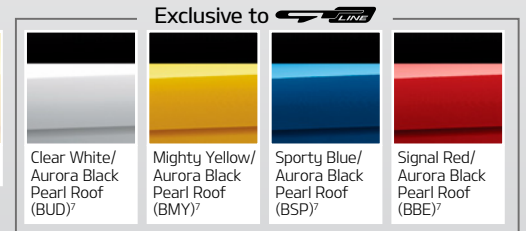

Rear View Camera with Dynamic Parking Guidelines

LED DRL and Front Fog Lights (GT-Line)

Single Zone Climate Control (GT-Line)

Tilt & Slide Sunroof⁴ (GT-Line)

Exterior Colours

Interior Colours

Woven Tricot Cloth Trim (Sport)