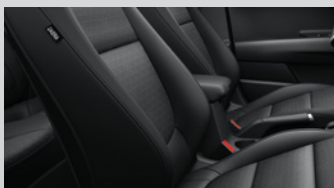

Rear View Camera with Dynamic Parking Guidelines

LED DRL and Front Fog Lights (GT-Line)

Single Zone Climate Control (GT-Line)

Tilt & Slide Sunroof⁴ (GT-Line)

Exterior Colours

Interior Colours

Woven Tricot Cloth Trim (Sport)