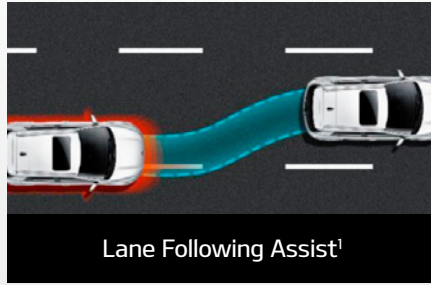

FEATURES

AEB with Forward Collision Warning System¹

8" Touchscreen with Apple CarPlay™² and Android Auto™² connectivity

Bluetooth® Multi-Connection Functionality³

Lane Keeping Assist¹

Lane Following Assist¹