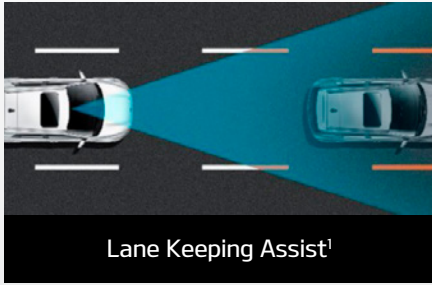

FEATURES

AEB with Forward Collision Warning System¹

8" Touchscreen with Apple CarPlay™² and Android Auto™² connectivity

Bluetooth® Multi-Connection Functionality³

Lane Keeping Assist¹

Lane Following Assist¹