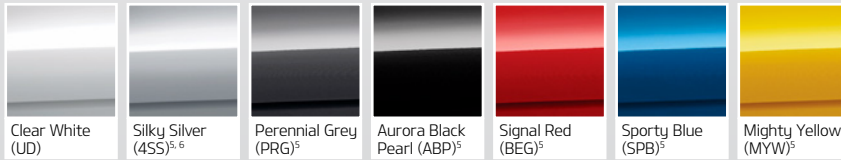

Rear View Camera with Dynamic Parking Guidelines

LED DRL and Front Fog Lights (GT-Line)

Single Zone Climate Control (GT-Line)

Tilt & Slide Sunroof⁴ (GT-Line)

Exterior Colours

Interior Colours

Woven Tricot Cloth Trim (Sport)