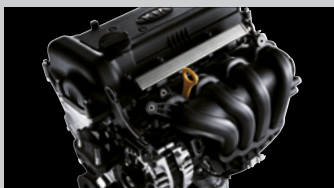

Engines

74kW 1.4L Petrol (Sport)