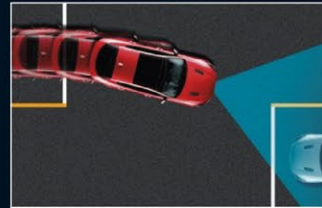

Features

Autonomous Emergency Braking (AEB)¹ (With Junction Assist)

Lane Following Assist (LFA)¹

Smart Key with Remote Engine Start

10.25" Colour LCD Touchscreen with Bluetooth[®] Multi-Connection²

360° Camera View (GT-Line & GT)