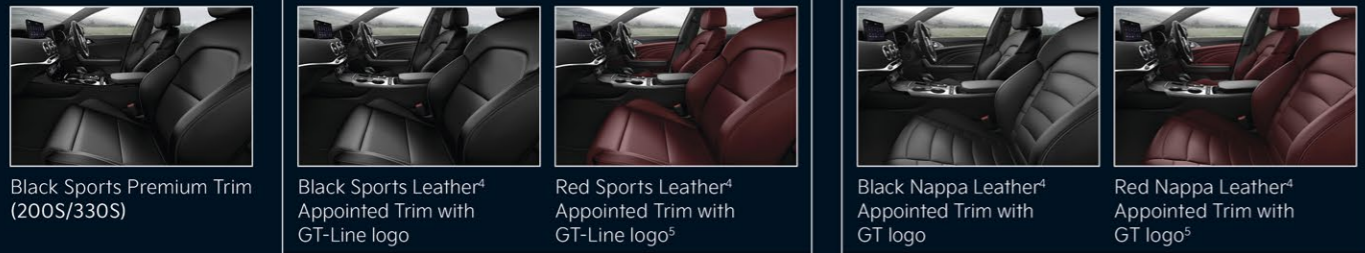

Colour Head-Up Display (HUD) (GT-Line & GT)

Interior Mood Lighting (GT-Line & GT)

Exterior Colours

Interior Colours

Engines

182kW 2.0L I4 Turbo Petrol (200S/GT-Line)

274kW 3.3L V6 Twin Turbo Petrol (330S/GT)

Wheels

18" Alloy (Machine Finish) (200S/330S)

19" Alloy (Machine Finish) (GT-Line/GT)

¹Safety technologies are supplemental systems and do not replace the need for the driver to exercise care and attention. ²Not all mobile phones will be compatible with the vehicle's Bluetooth[®] and multimedia system. Bluetooth[®] is a registered trademark of Bluetooth SIG. Brembo[®] is a registered trademark of Brembo SpA. Harman/Kardon[®] is a registered trademark of Harman International Industries, Incorporated. ³Premium paint at additional cost. ⁴Leather appointed seats may comprise of genuine leather, polyurethane and other man-made materials or a combination thereof. ⁵Red Sports Leather Appointed Trim and Red Nappa Leather Appointed Trim unavailable in Hichroma Red, Micro Blue and Neon Orange exterior colours.