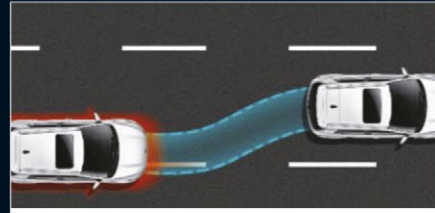

Features

AEB with Forward Collision Warning System¹

8" Touchscreen with Apple CarPlay™² and Android Auto™² connectivity

Bluetooth® Multi-Connection Functionality³

Lane Keeping Assist¹

Lane Following Assist¹

Rear View Camera with Dynamic Parking Guidelines

LED DRL and Front Fog Lights (GT-Line)

Single Zone Climate Control (GT-Line)

Tilt & Slide Sunroof⁴ (GT-Line)

Exterior Colours

Interior Colours

Woven Tricot Cloth Trim (S/Sport)