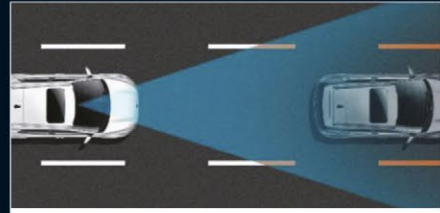

Features

AEB with Forward Collision Warning System¹

8" Touchscreen with Apple CarPlay™² and Android Auto™² connectivity

Bluetooth® Multi-Connection Functionality³

Lane Keeping Assist¹

Lane Following Assist¹

Rear View Camera with Dynamic Parking Guidelines

LED DRL and Front Fog Lights (GT-Line)

Single Zone Climate Control (GT-Line)

Tilt & Slide Sunroof⁴ (GT-Line)

Exterior Colours

Interior Colours

Woven Tricot Cloth Trim (S/Sport)