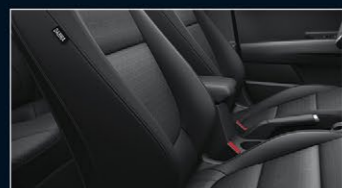

Rear View Camera with Dynamic Parking Guidelines

LED DRL and Front Fog Lights (GT-Line)

Single Zone Climate Control (GT-Line)

Tilt & Slide Sunroof⁴ (GT-Line)

Exterior Colours

Interior Colours

Woven Tricot Cloth Trim (S/Sport)

Black Premium Trim (GT-Line)

Wheels

15" Steel (S)

17" Alloy (Sport)

17" Alloy (GT-Line)

Engines

74kW, 133Nm 1.4L Petrol (S/Sport)

74kW, 172Nm 1.0L Petrol Turbo (GT-Line)