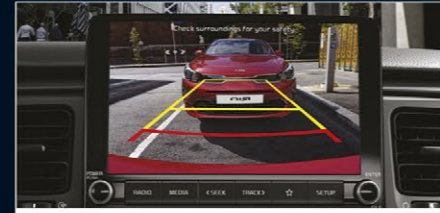

Features

AEB with Forward Collision Warning System¹

8" Touchscreen with Apple CarPlay™² and Android Auto™² connectivity

Bluetooth® Multi-Connection Functionality³

Lane Keeping Assist¹

Lane Following Assist¹

Rear View Camera with Dynamic Parking Guidelines

LED DRL and Front Fog Lights (GT-Line)

Single Zone Climate Control (GT-Line)

Tilt & Slide Sunroof⁴ (GT-Line)

Exterior Colours

Interior Colours

Woven Tricot Cloth Trim (S/Sport)