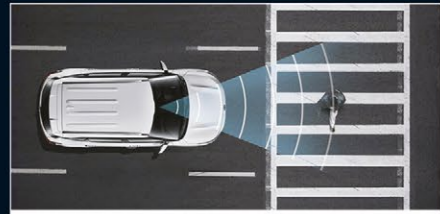

Features

AEB with Forward Collision Warning System¹

8" Touchscreen with Apple CarPlay™² and Android Auto™² connectivity

Bluetooth® Multi-Connection Functionality³

Lane Keeping Assist¹

Lane Following Assist¹

Rear View Camera with Dynamic Parking Guidelines

LED DRL and Front Fog Lights (GT-Line)

Single Zone Climate Control (GT-Line)

Tilt & Slide Sunroof⁴ (GT-Line)

Exterior Colours

Interior Colours

Woven Tricot Cloth Trim (S/Sport)