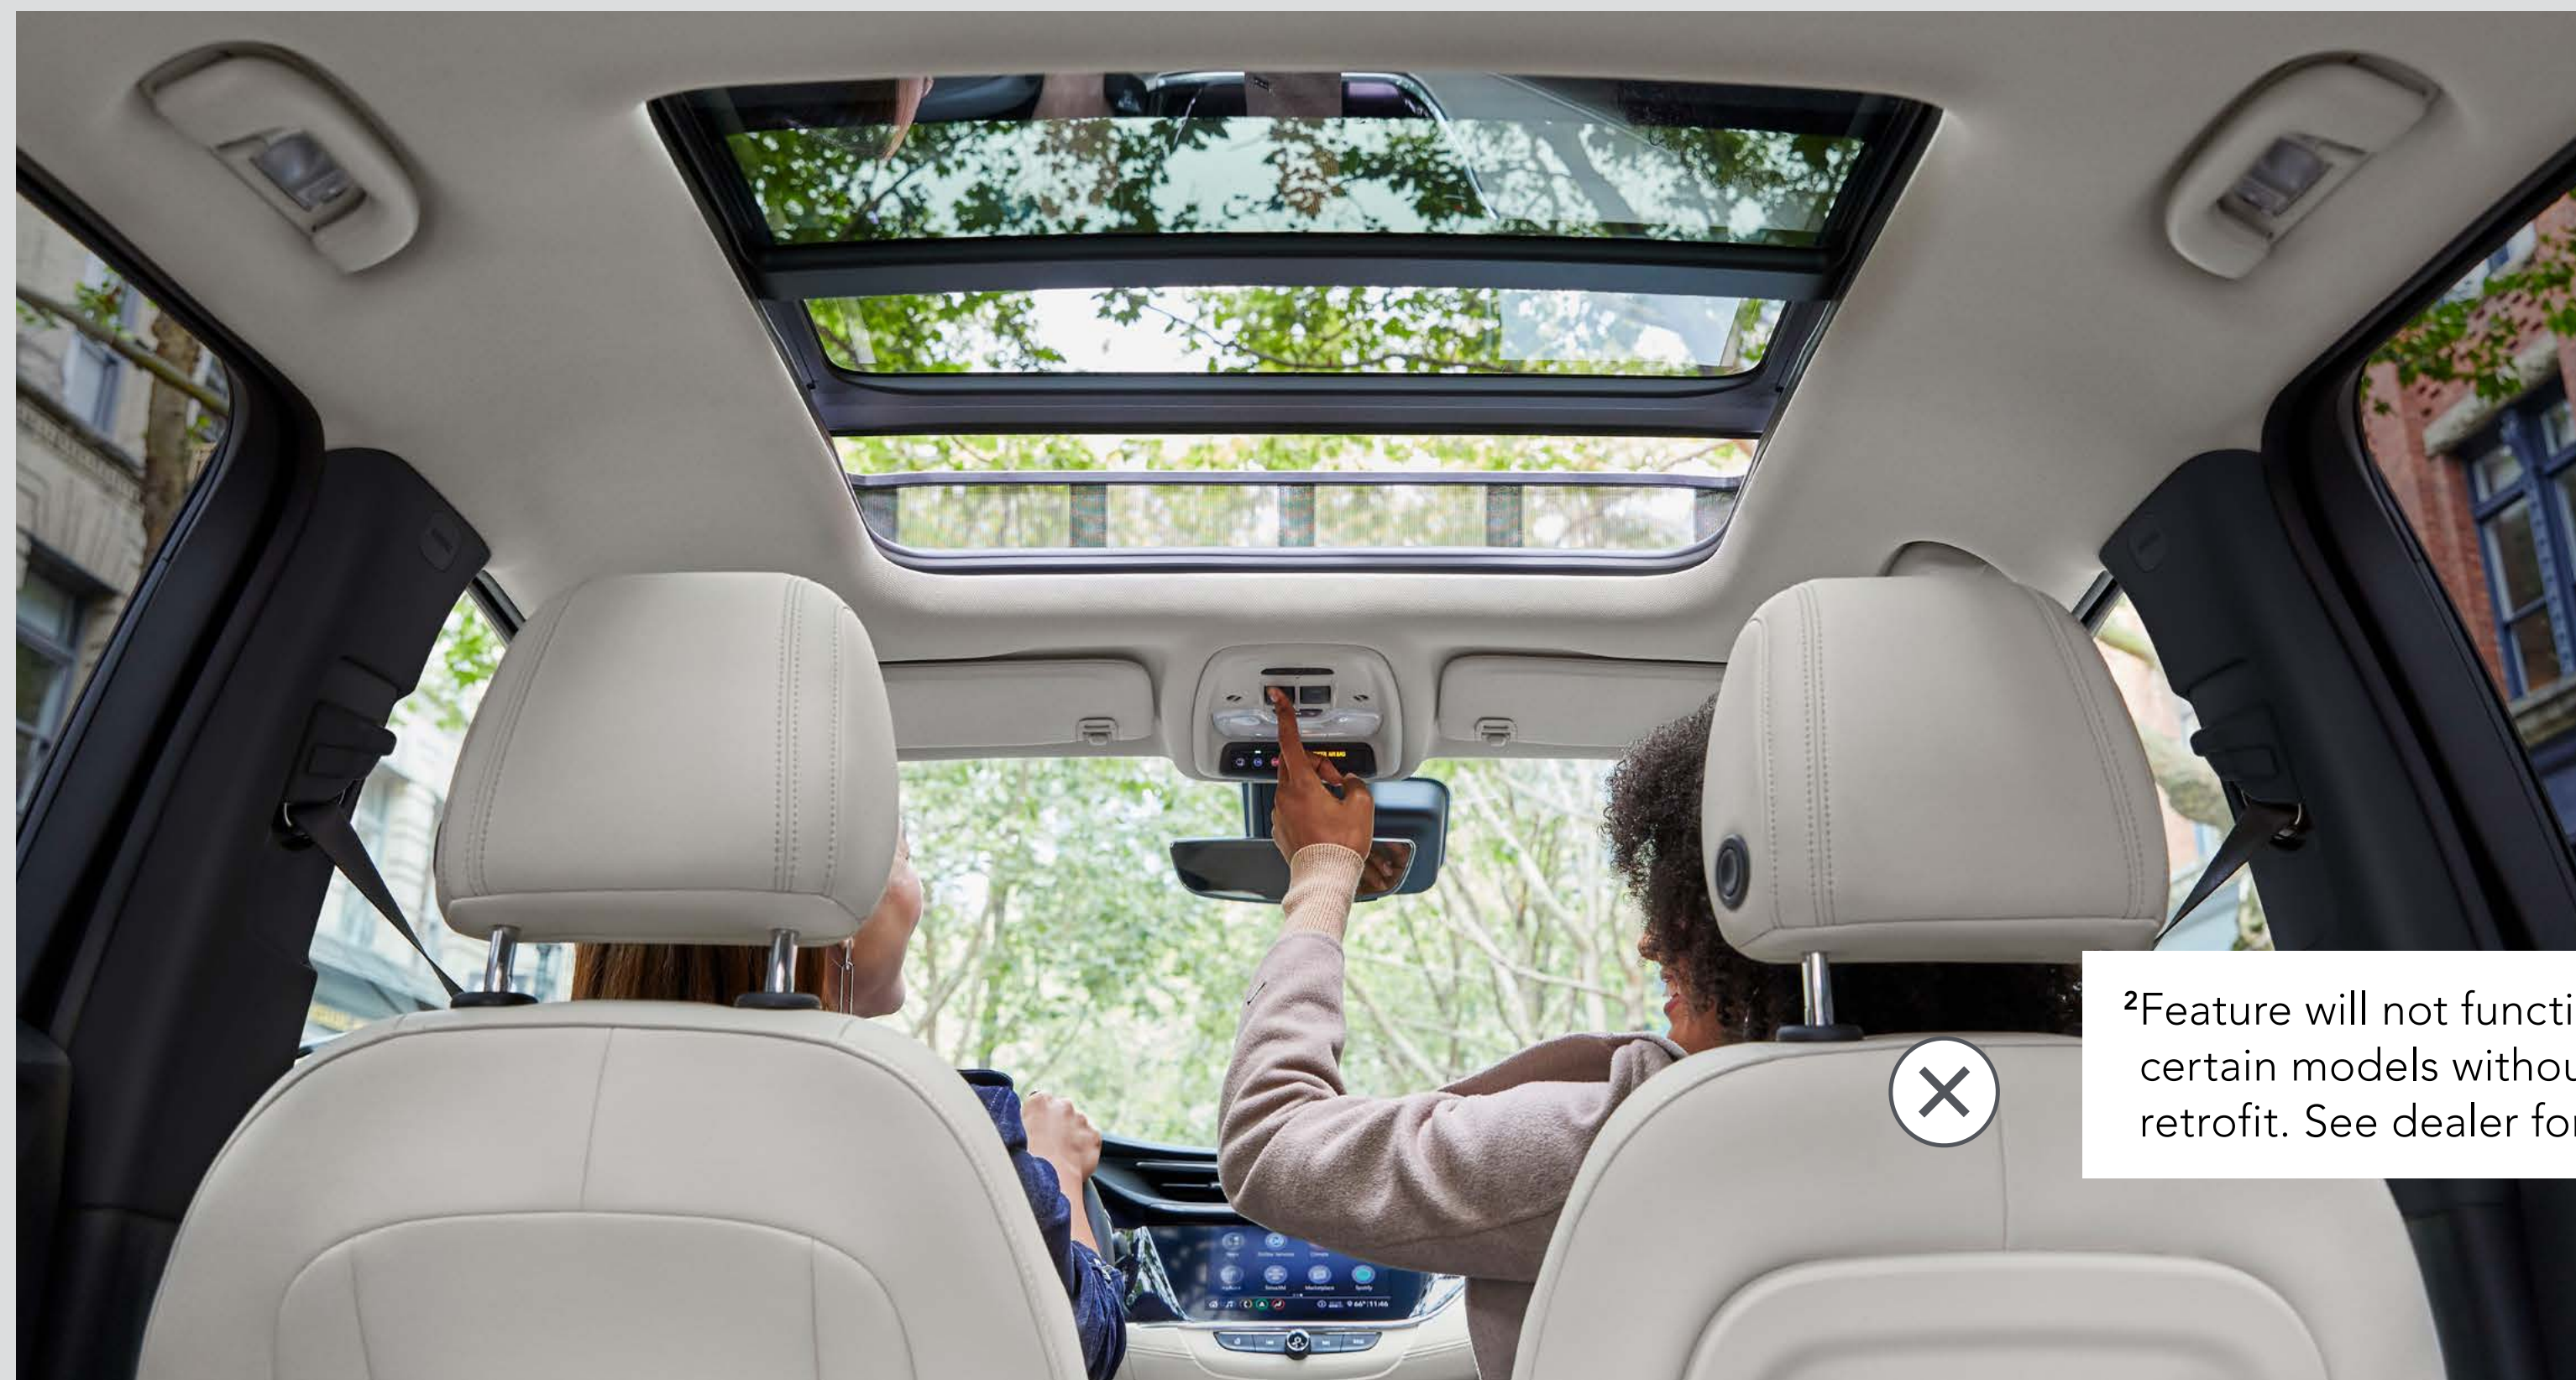

AVAILABLE REFINEMENTS

- In-vehicle air ionizer
- Leather-appointed front seats
- Heated steering wheel²
- Dual-zone automatic climate control
- Panoramic moonroof

PREMIUM JUST GOT AN UPGRADE

Smartphone compatibility and the Buick Infotainment System¹ keep you seamlessly in sync. QuietTuning™ technology with Active Noise Cancellation helps keep the conversation going and available perks like the panoramic moonroof keep the atmosphere elevated.