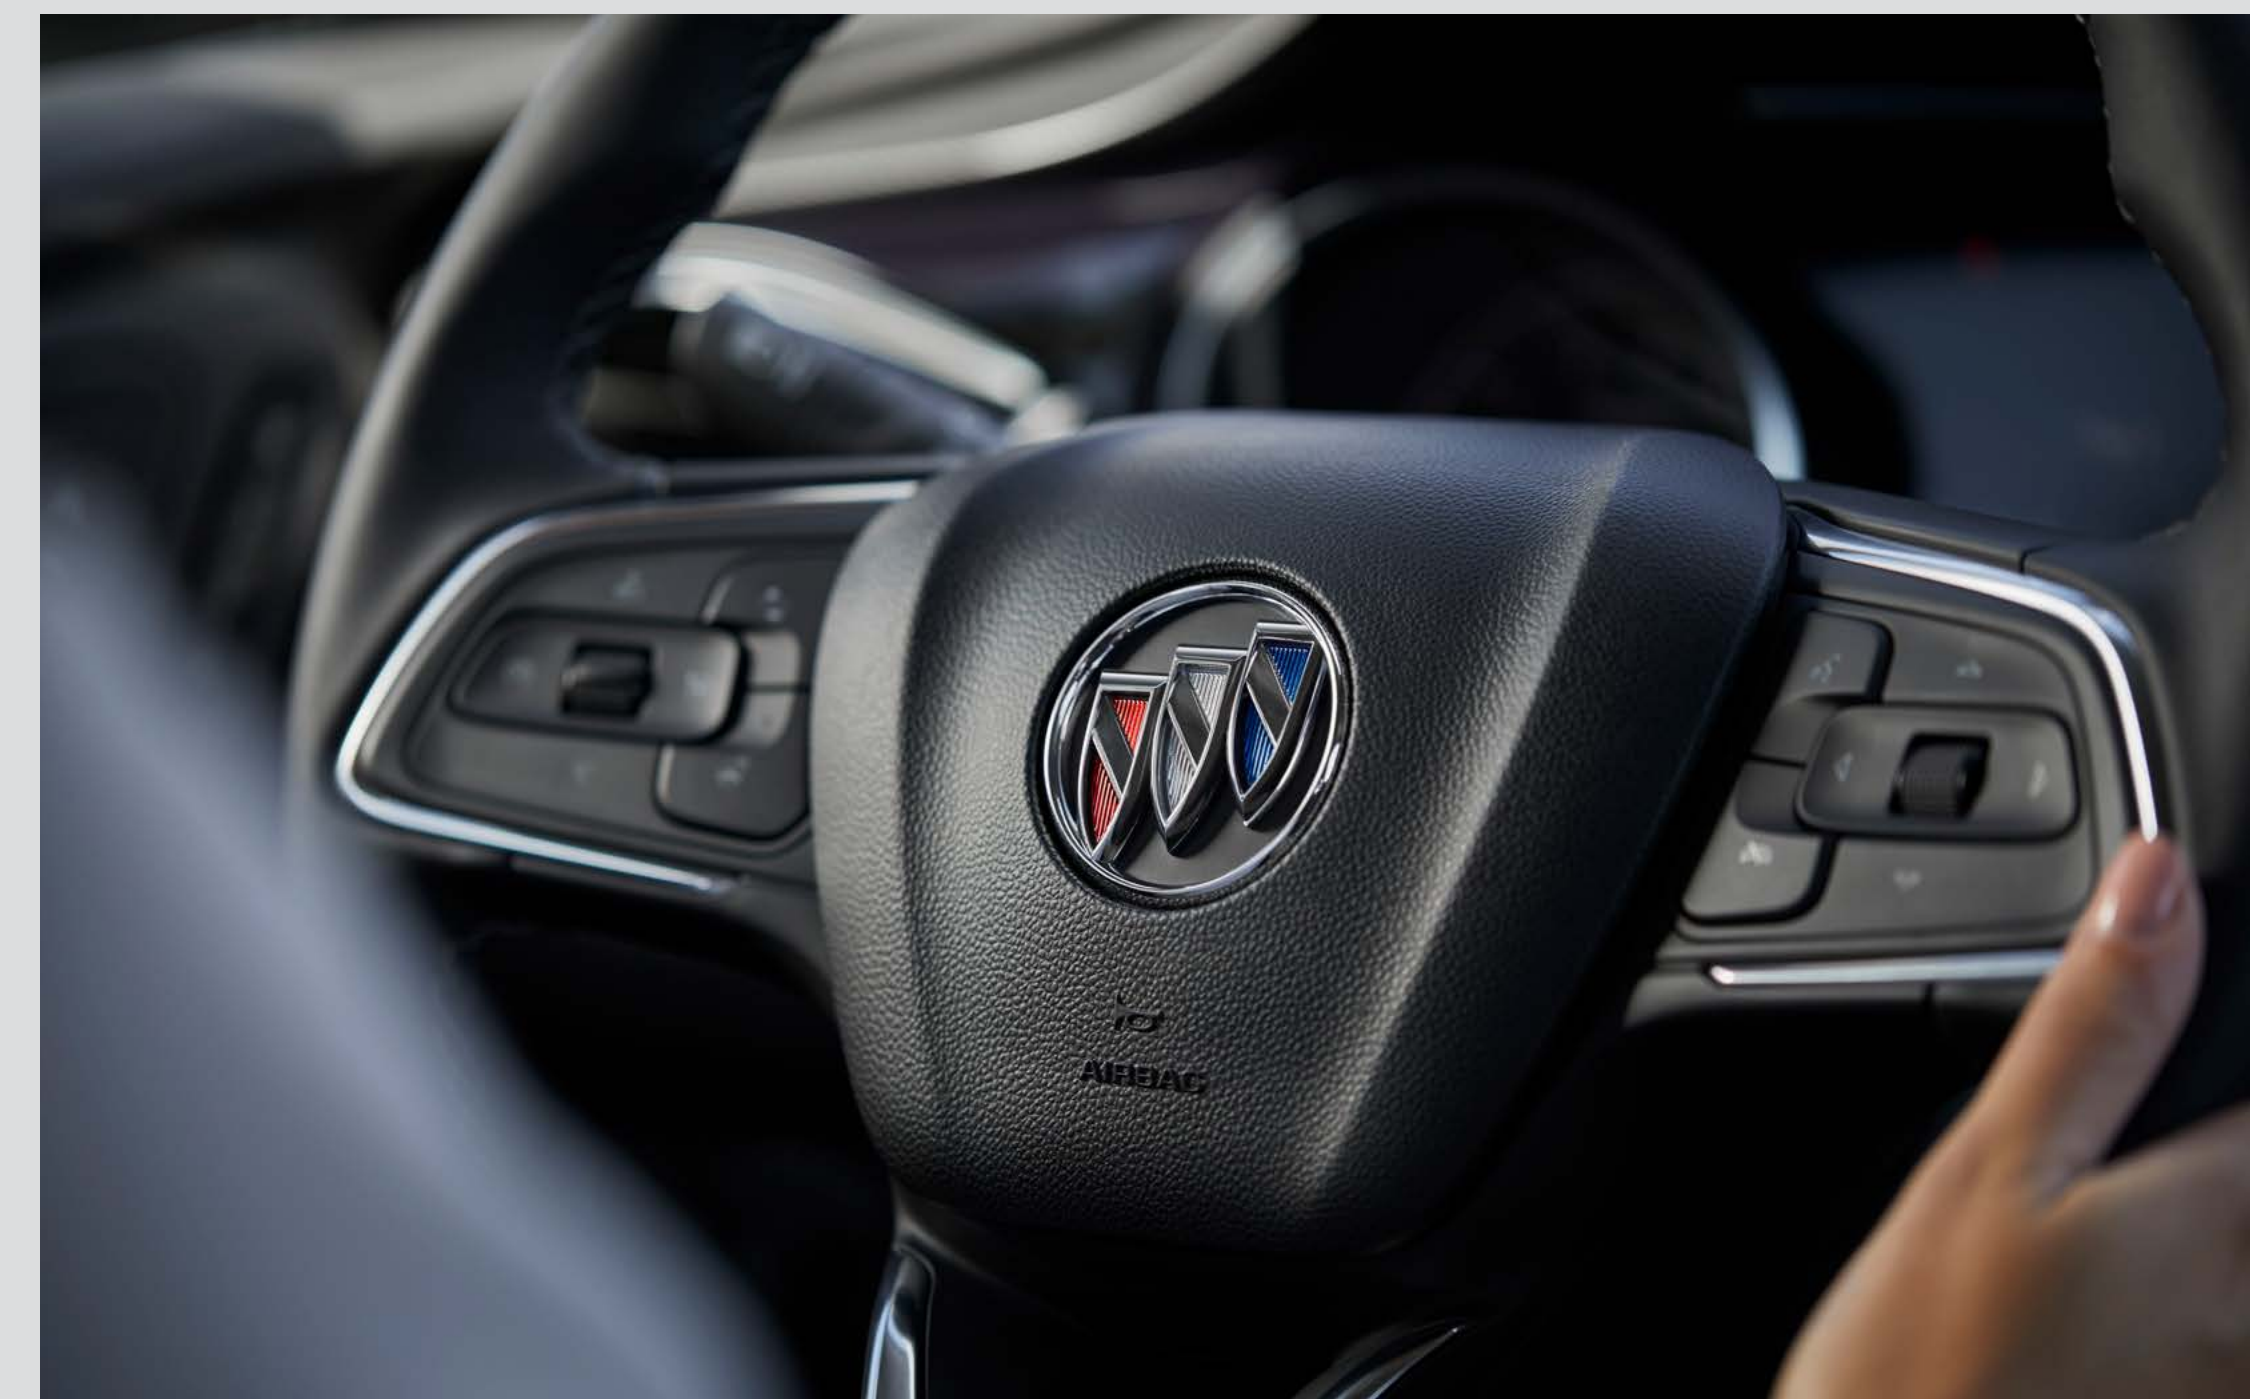

PREMIUM JUST GOT AN UPGRADE

Smartphone compatibility and the **Buick Infotainment System**¹ keep you seamlessly in sync. QuietTuning™ technology with Active Noise Cancellation helps keep the conversation going and available perks like the panoramic moonroof keep the atmosphere elevated.

¹Functionality varies by model. Full functionality requires compatible Bluetooth® and smartphone, and USB connectivity for some devices.

Due to current supply-chain shortages, certain features shown have limited or late availability, or are no longer available. See dealer regarding the features on an individual vehicle.

AVAILABLE REFINEMENTS

- In-vehicle air ionizer
- Leather-appointed front seats
- Heated steering wheel²
- Dual-zone automatic climate control
- Panoramic moonroof