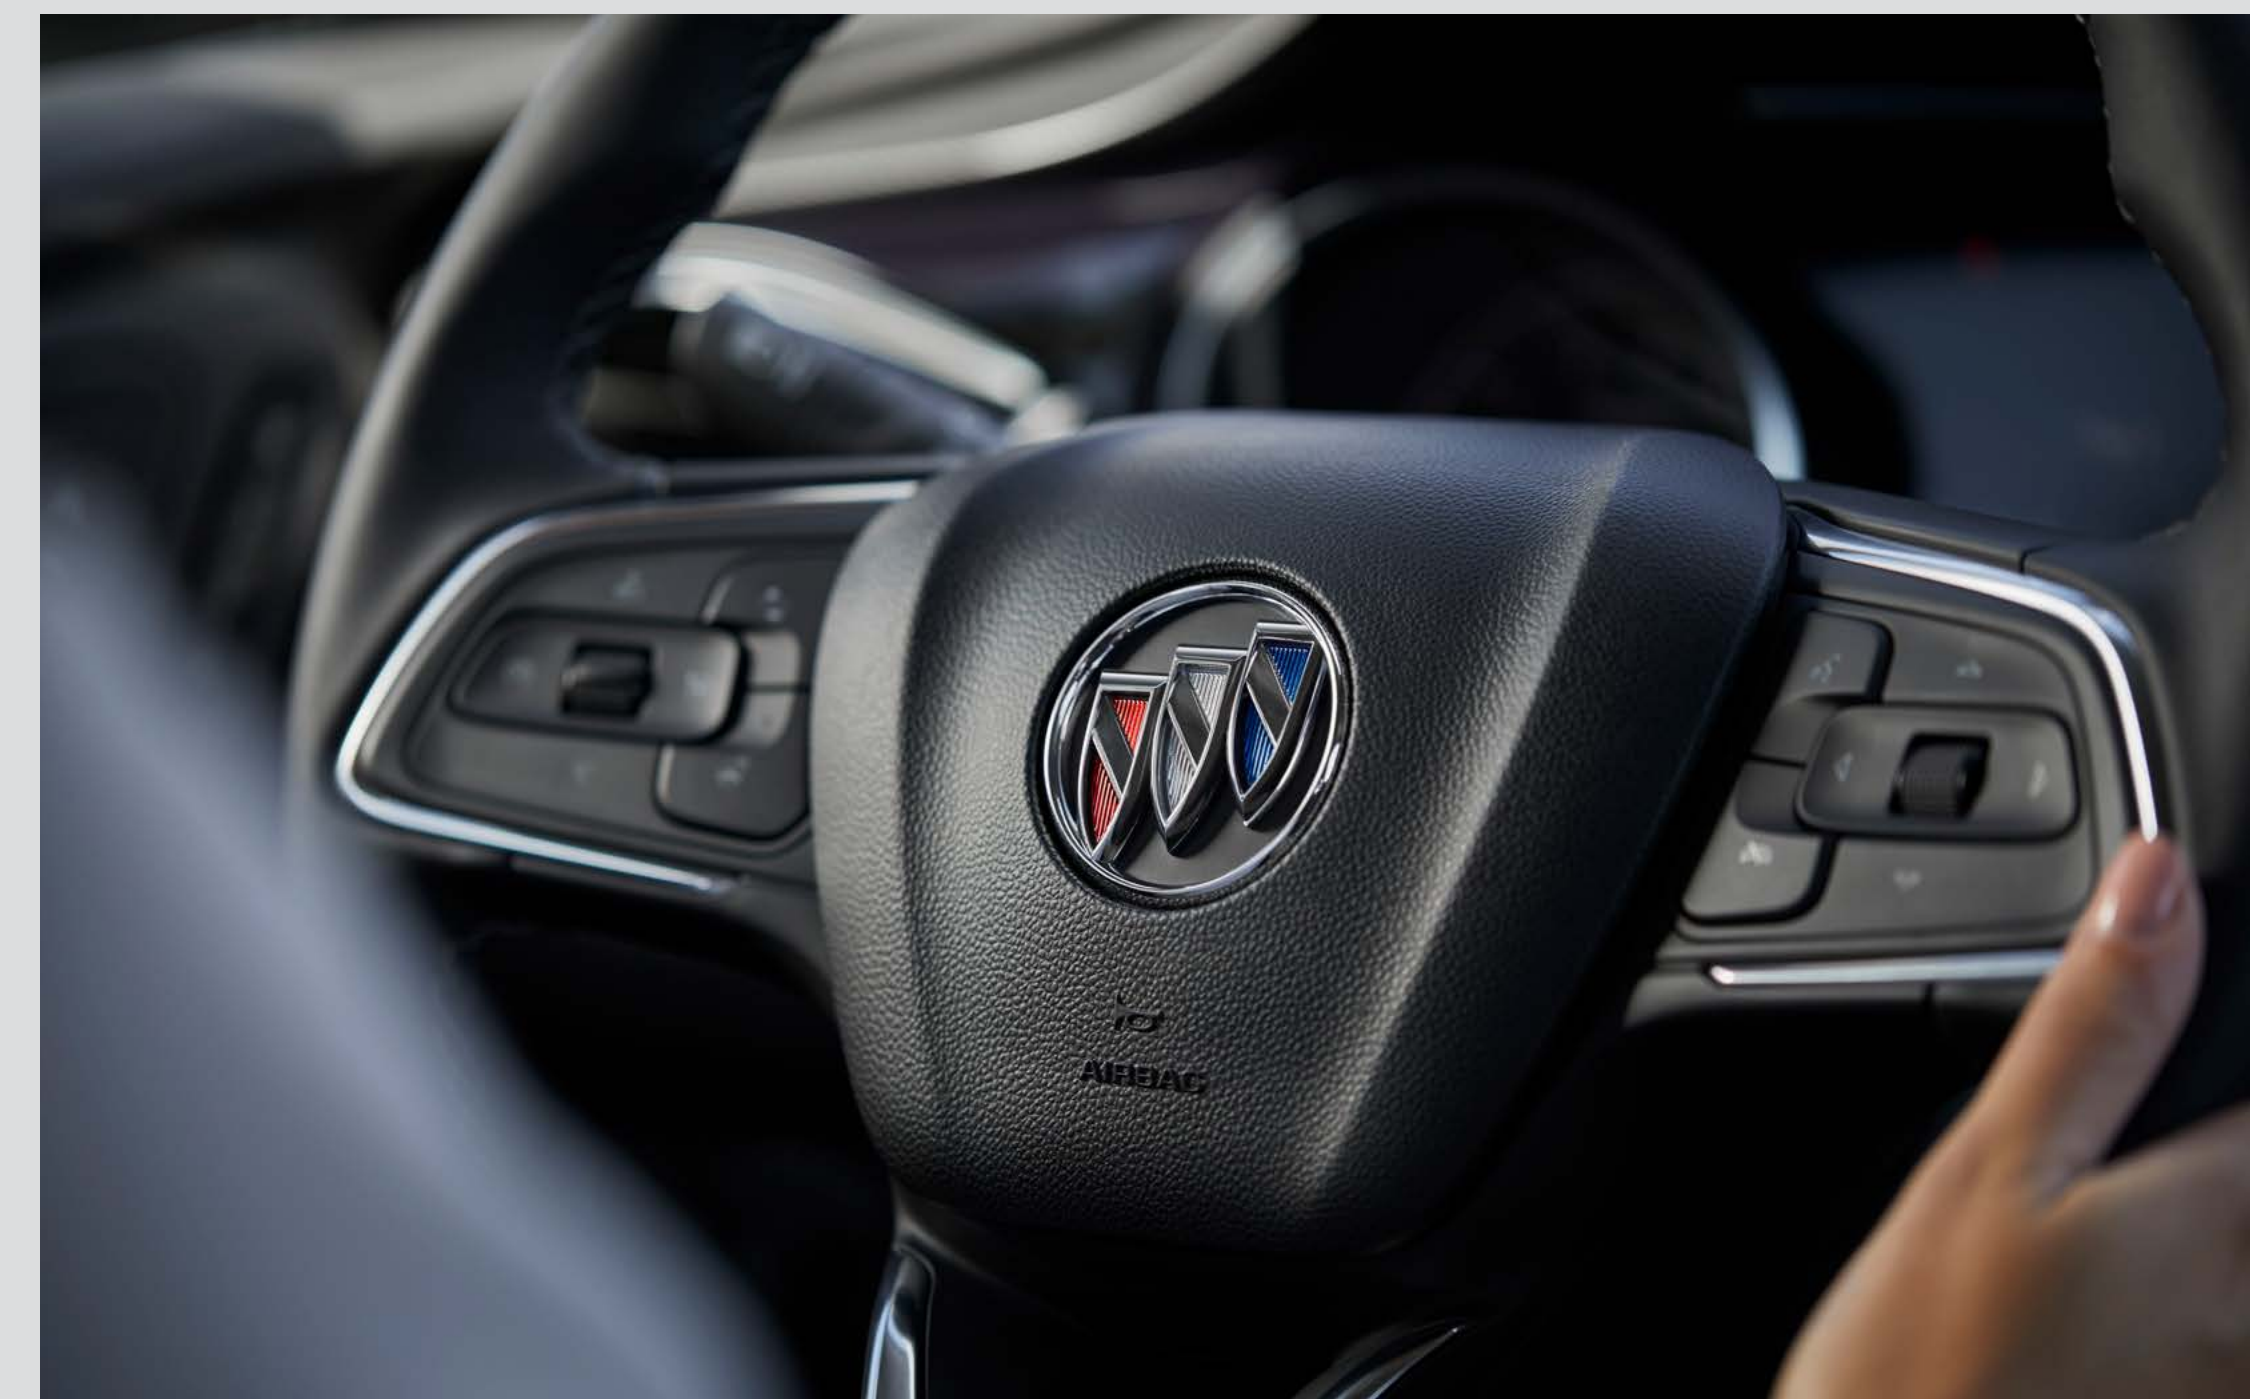

Due to current supply-chain shortages, certain features shown have limited or late availability, or are no longer available. See dealer regarding the features on an individual vehicle.

AVAILABLE REFINEMENTS

- In-vehicle air ionizer
- Leather-appointed front seats
- **Heated steering wheel²**
- Dual-zone automatic climate control
- Panoramic moonroof