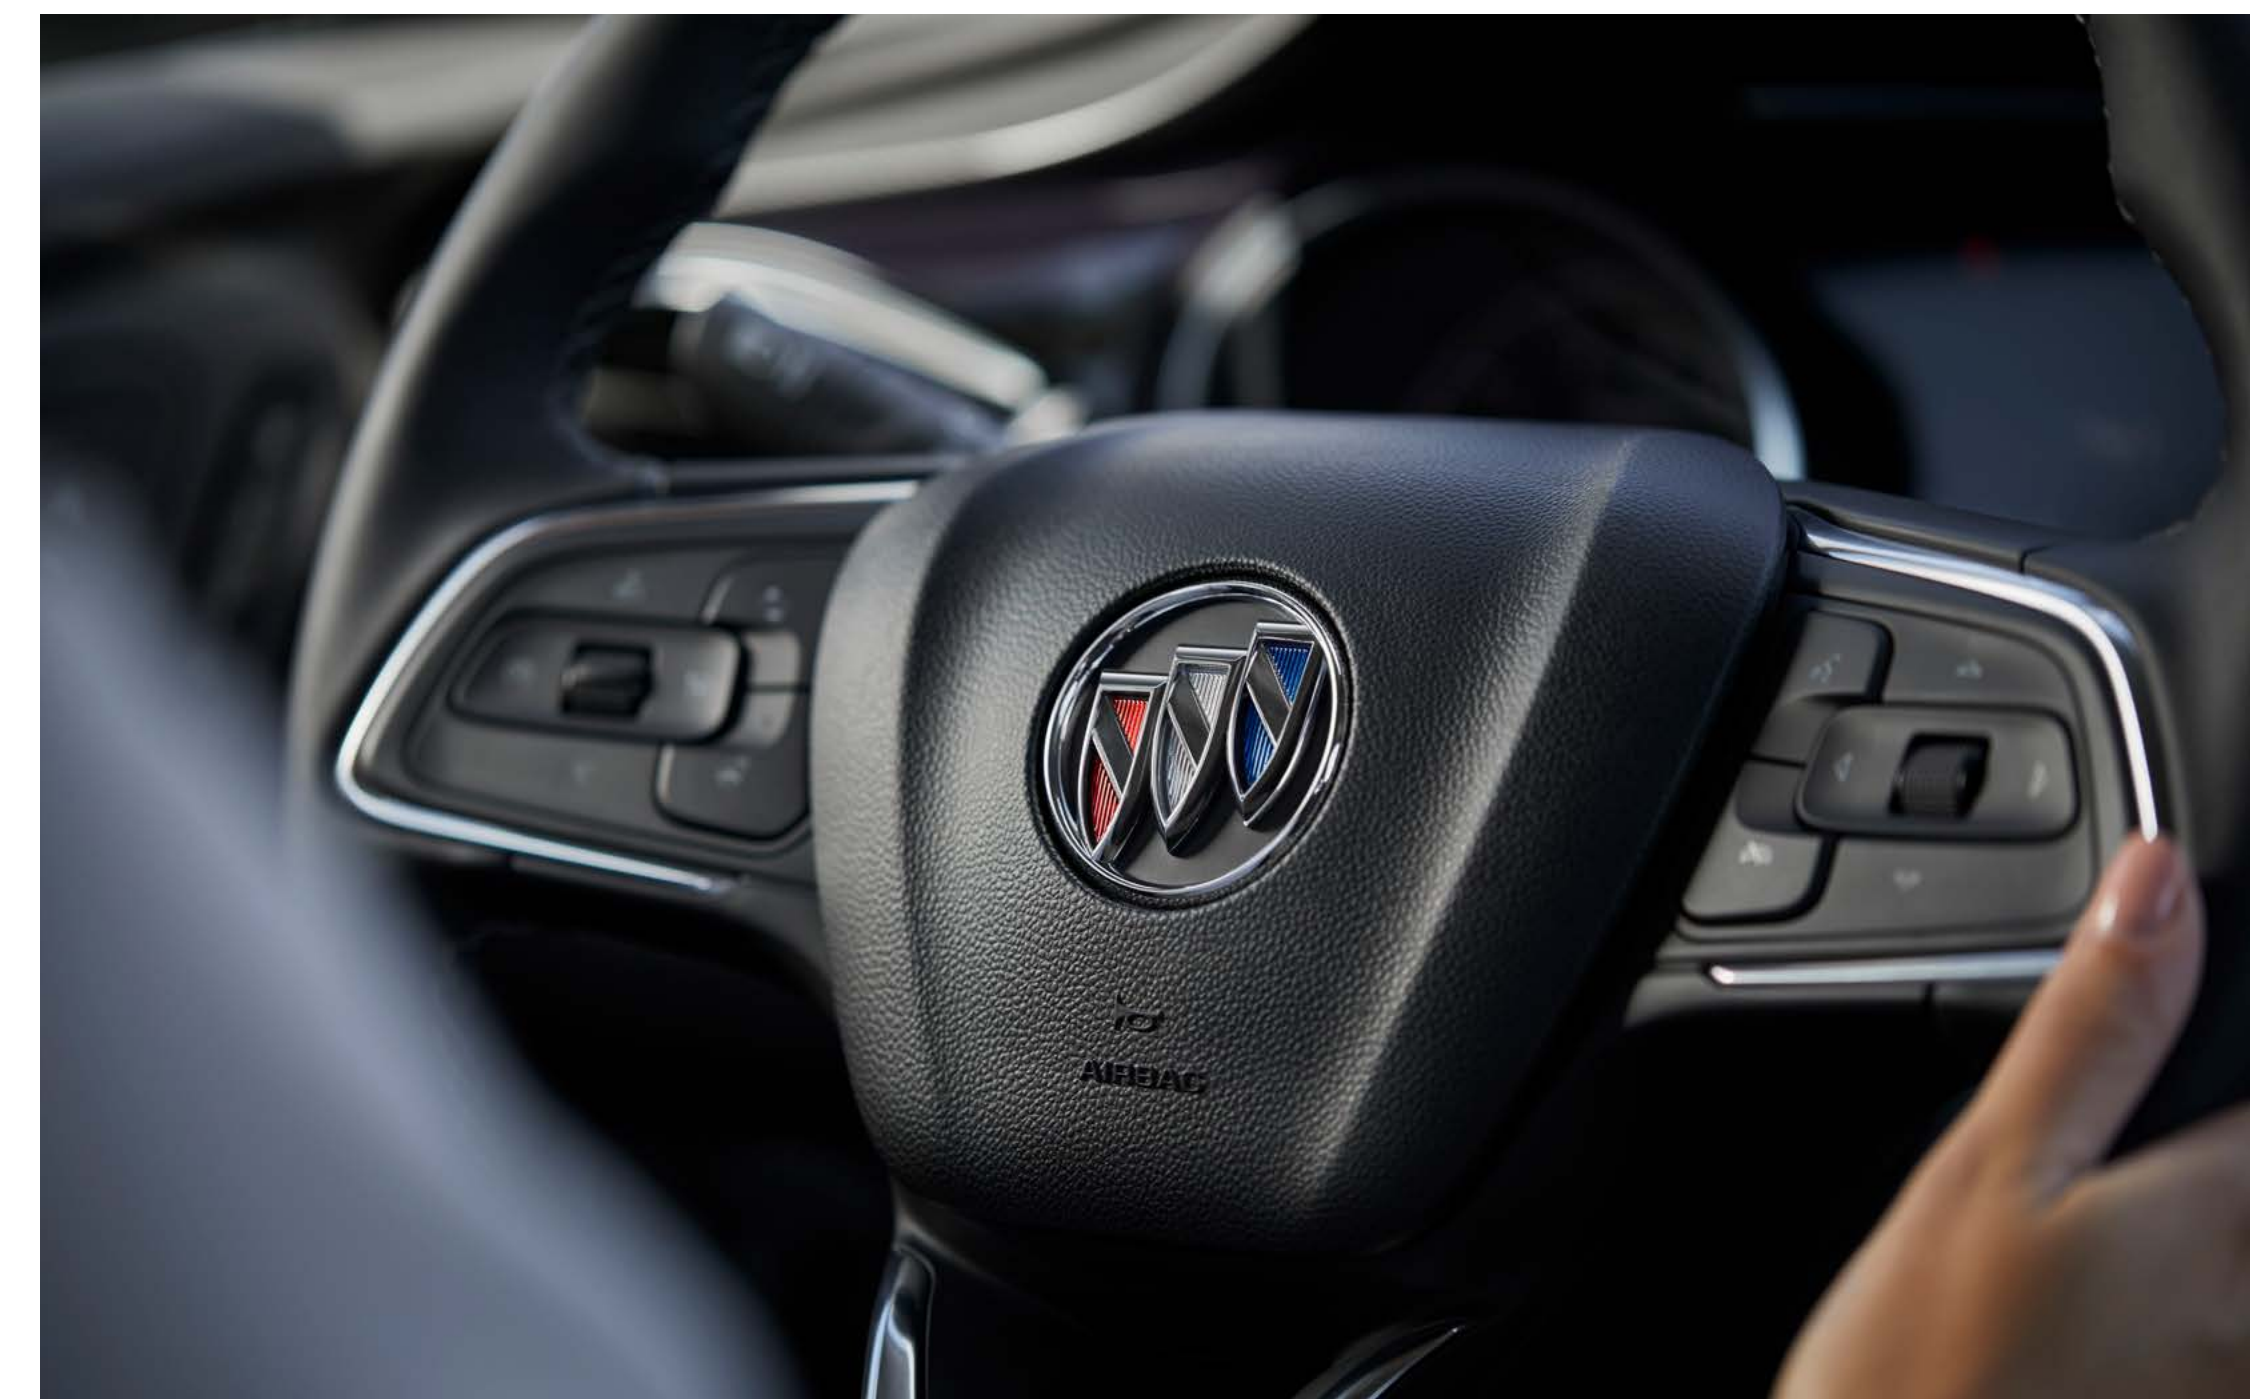

PREMIUM JUST GOT AN UPGRADE

Smartphone compatibility and the Buick Infotainment System¹ keep you seamlessly in sync. QuietTuning™ technology with Active Noise Cancellation helps keep the conversation going and available perks like the panoramic moonroof keep the atmosphere elevated.

Due to current supply-chain shortages, certain features shown have limited or late availability, or are no longer available. See dealer regarding the features on an individual vehicle.

AVAILABLE REFINEMENTS

- In-vehicle air ionizer
- Leather-appointed front seats
- Heated steering wheel²
- Dual-zone automatic climate control
- Panoramic moonroof