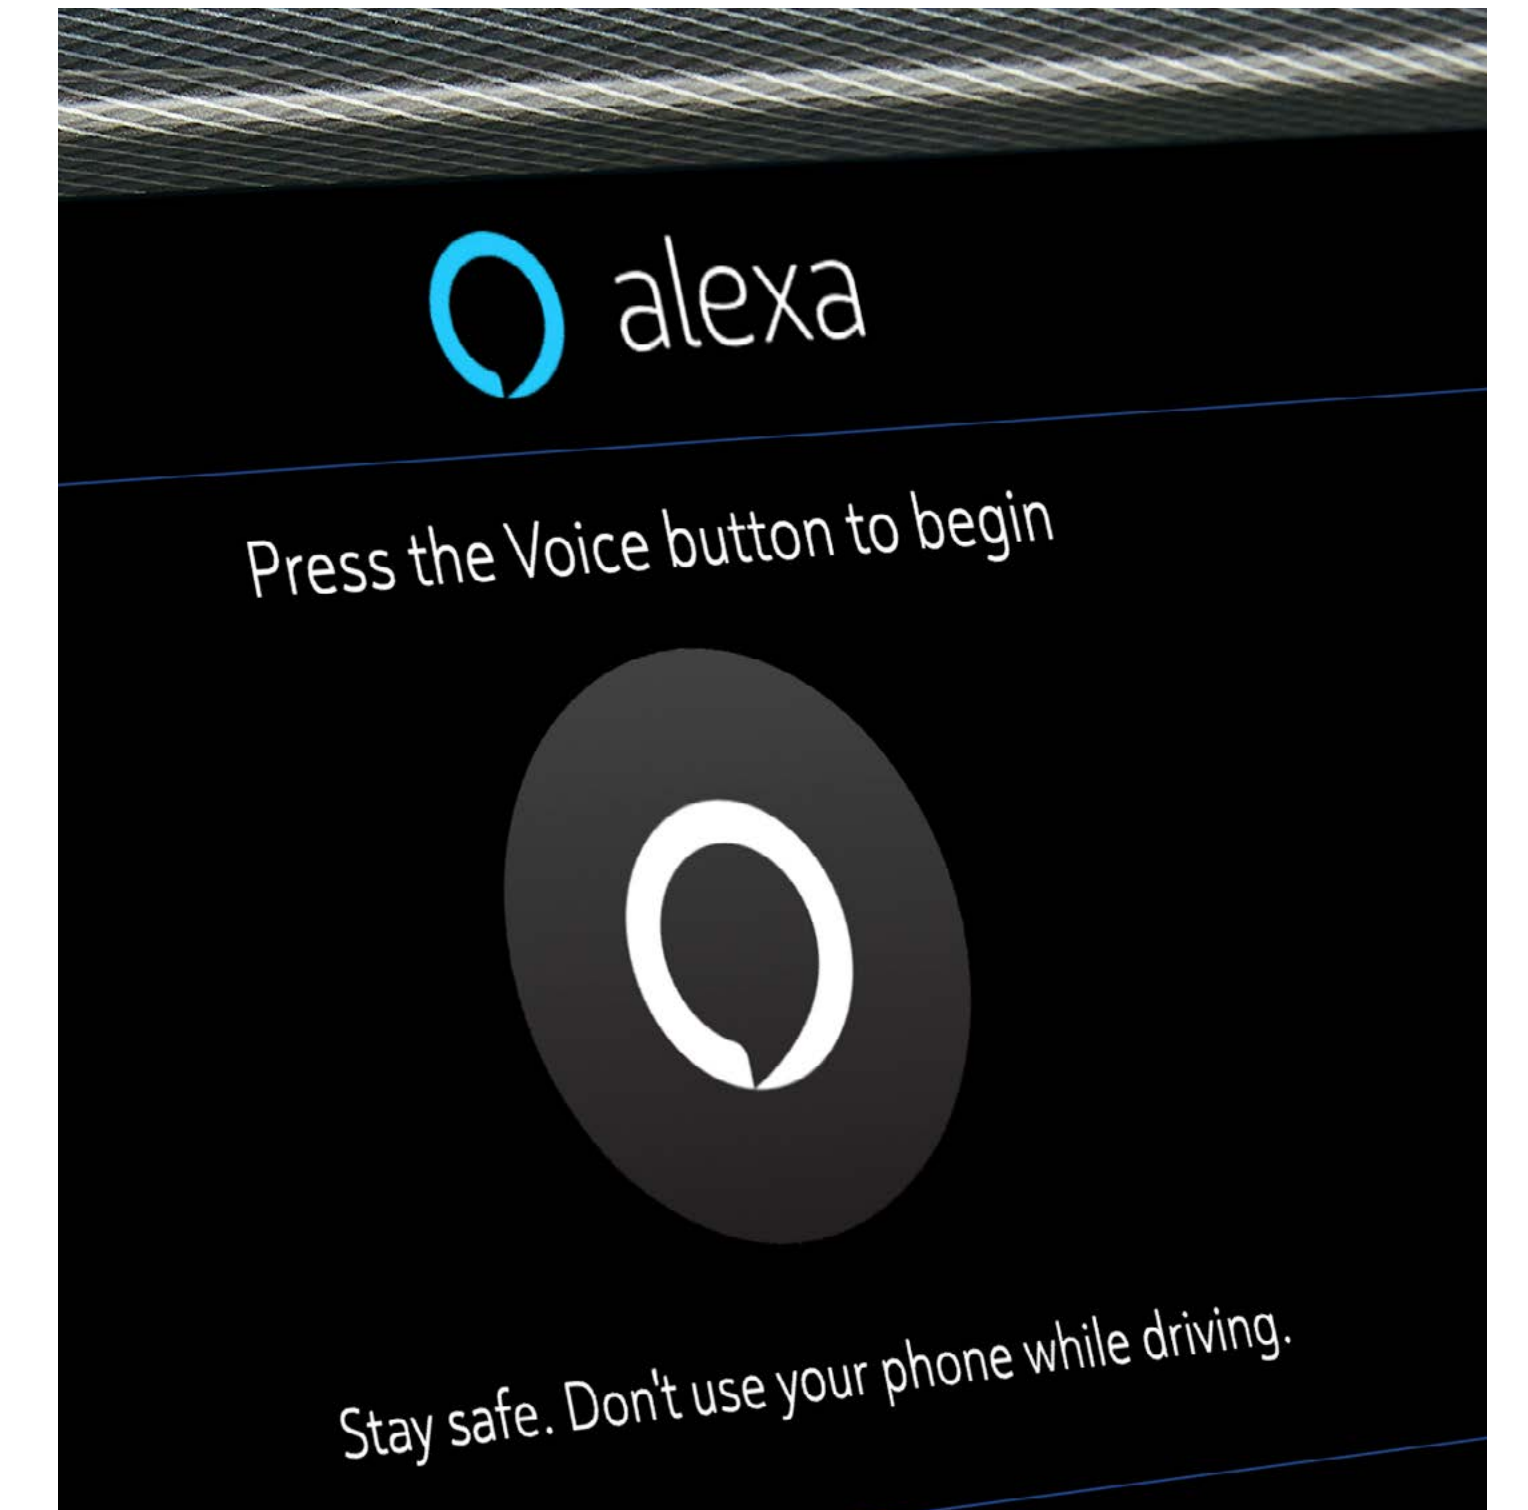

THE SMART MOVE FOR MOVING SMARTER

With seamless integration of modern technologies, Encore GX adds street smarts to every drive. Available perks include experience-enhancing features that focus on you to help you focus on the road.

HIGHLIGHTS

- Available Head-Up Display
- Available Amazon Alexa Built-in¹