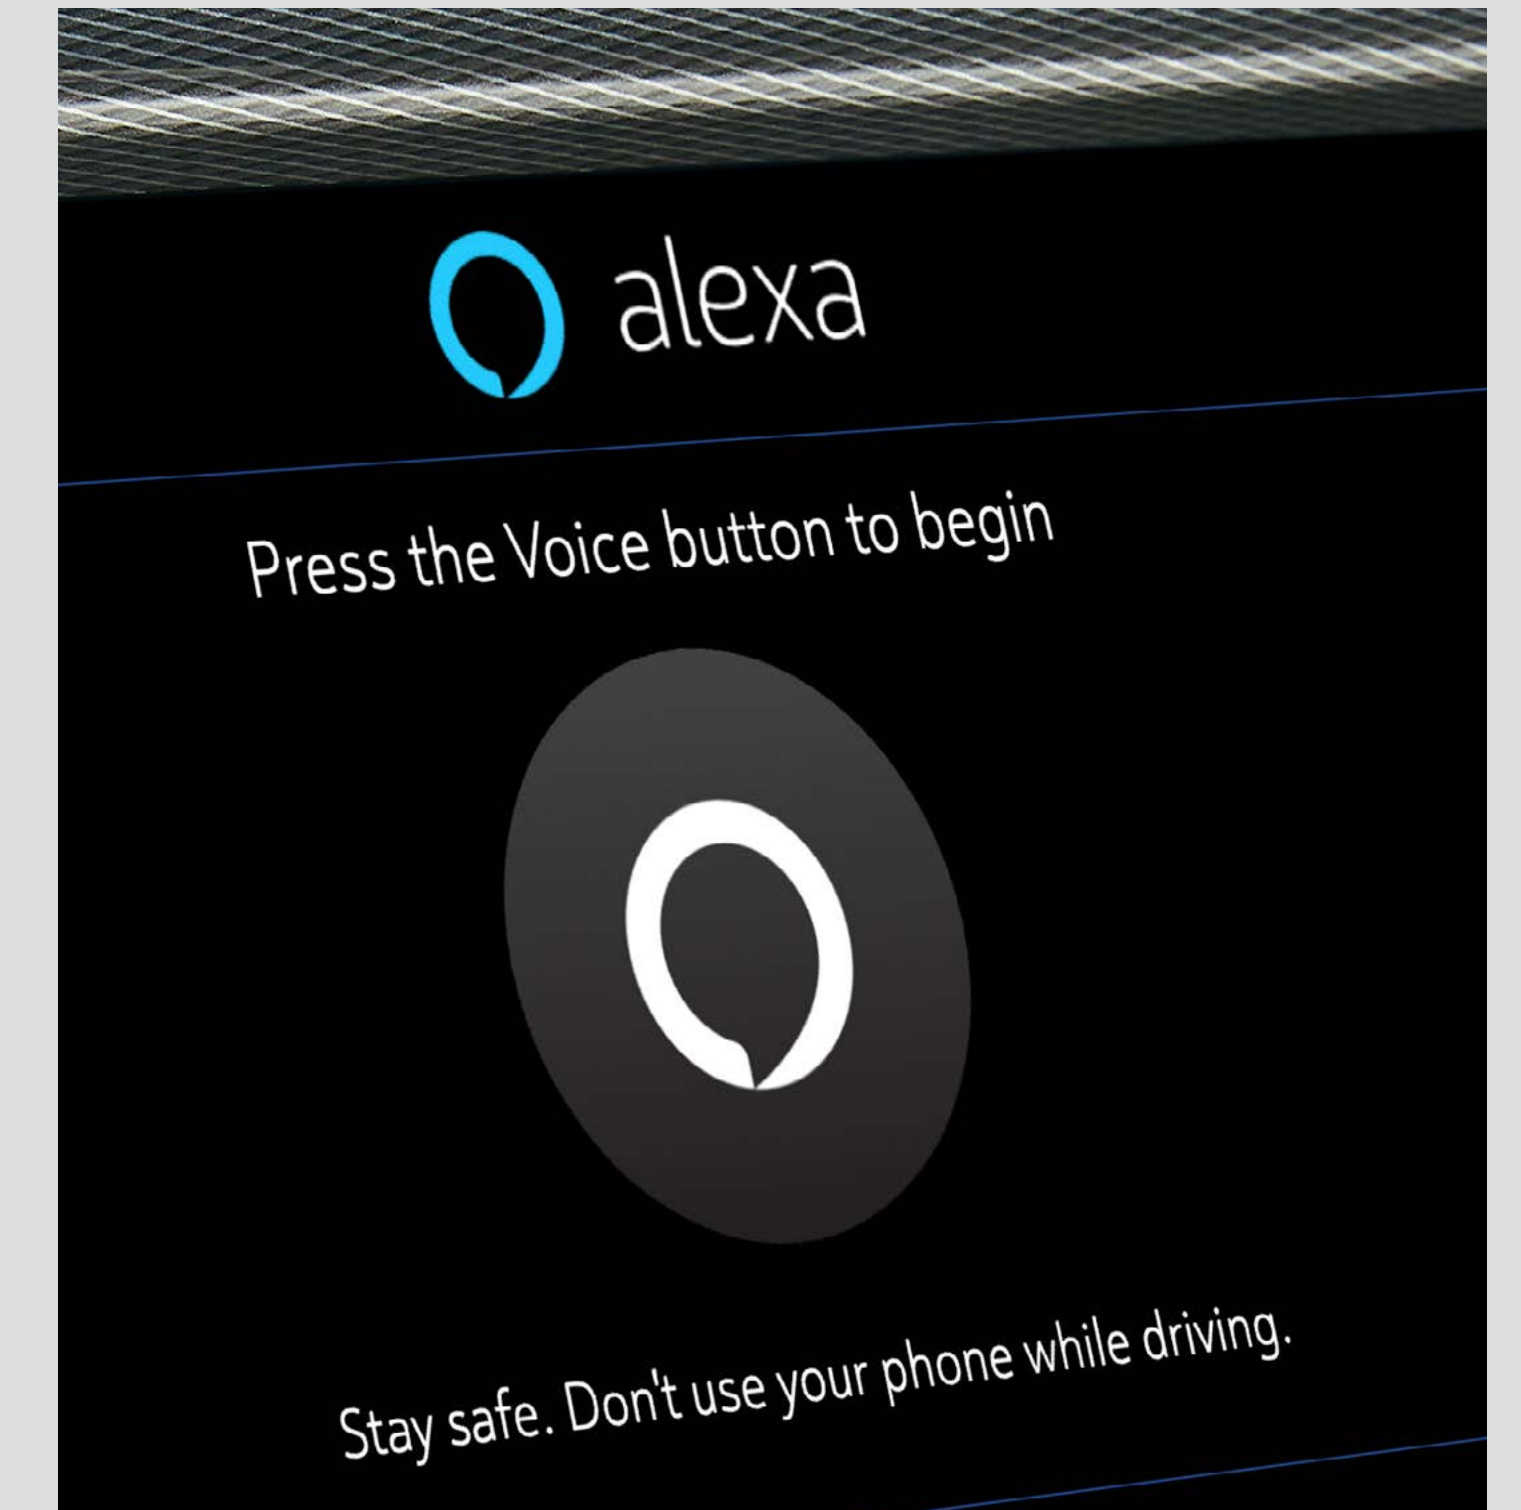

¹Functionality is subject to limitations and varies by vehicle, infotainment system and location. Select service plan required. Certain Alexa Skills require account linking to use. Amazon, Alexa and all related marks are trademarks of Amazon.com, Inc., or its affiliates. See onstar.com for additional details.

THE SMART MOVE FOR MOVING SMARTER

With seamless integration of modern technologies, Encore GX adds street smarts to every drive. Available perks include experience-enhancing features that focus on you to help you focus on the road.

HIGHLIGHTS

- Available Head-Up Display
- Available **Amazon Alexa Built-in¹**