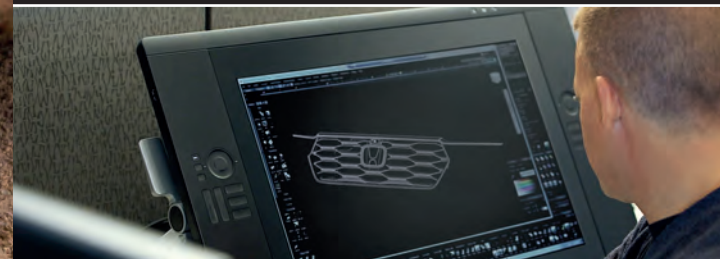

Warranty

3-year/36,000-mile warranty plus convenient financing are available when accessories are installed at the time your Honda is originally purchased.