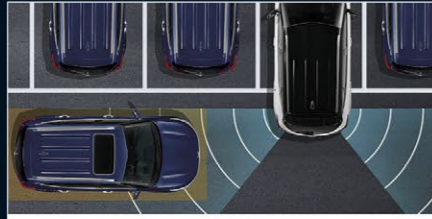

Features

D-Cut Steering Wheel
(GT-Line)

Dual 10.25" Panoramic Display
(Sport, Sport+, GT-Line)

Kia Connect¹
(Sport, Sport+, GT-Line)

Blind Spot Collision
Avoidance Assist²

Rear Cross Traffic Collision
Avoidance Assist²

Sound Mood Lighting
(GT-Line)

BOSE® Premium Sound System
(GT-Line)

Smart Power Tailgate
(GT-Line Only)

Lane Following Assist²

Exterior Colours

Interior Colours

Cloth Trim Seats (S & Sport)
Cloth and Artificial Leather Trim Seats (Sport+)
Premium Artificial Leather Seats (GT-Line)