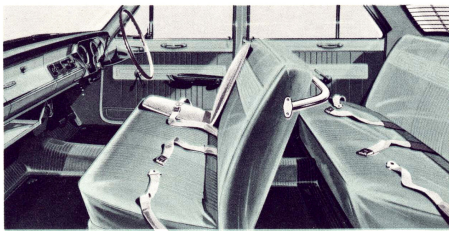

BACK-UP LAMPS

Automatically illuminate your path for you when reversing.

NASCO INTERNAL ACCESSORIES

ANTI-GLARE REAR VIEW MIRROR
Just flick the tab — and glare from following headlights is eliminated.

VISOR VANITY MIRROR
Clips on to sun visor. A great boon to the lady passenger, at very little cost.