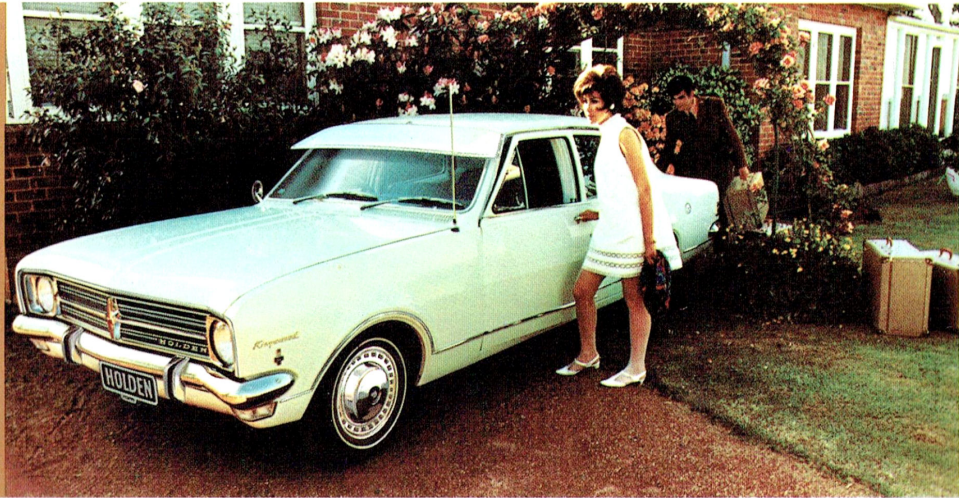

**DECK LID
HANDLE**

Makes raising and lowering the lid easier.

**Accessories
as touring aids
...you'll
find them
invaluable**

TOW BAR

Strong, reliable. GMH designed for towing of caravans and trailers.

POWER BRAKES