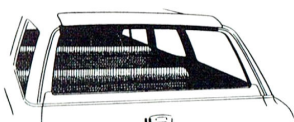

*...give you
added peace
of mind*

**END GATE
DUST DEFLECTOR
— STATION SEDAN**

Aero-dynamically shaped panel deflects wind stream over Rear End Gate Window of Station Sedan, stopping build-up of dust and road grime and aiding clear rear vision.