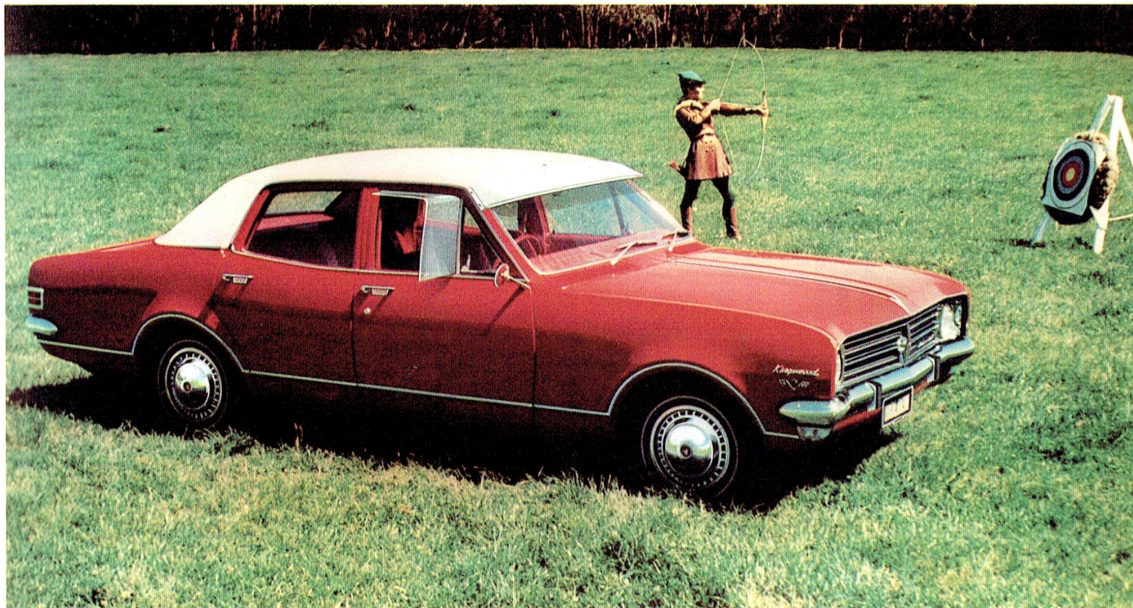

TELESCOPIC REARVIEW MIRROR

A wide scope door-mounted mirror that can be adjusted for clear rear vision when towing a trailer or caravan.

VISOR VANITY MIRROR

Attached to sun visor. A great boon to the lady passenger.