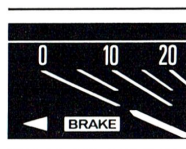

**HANDBRAKE
WARNING LAMP**

Fits into instrument cluster, flashes red warning light to driver when handbrake and ignition are on.