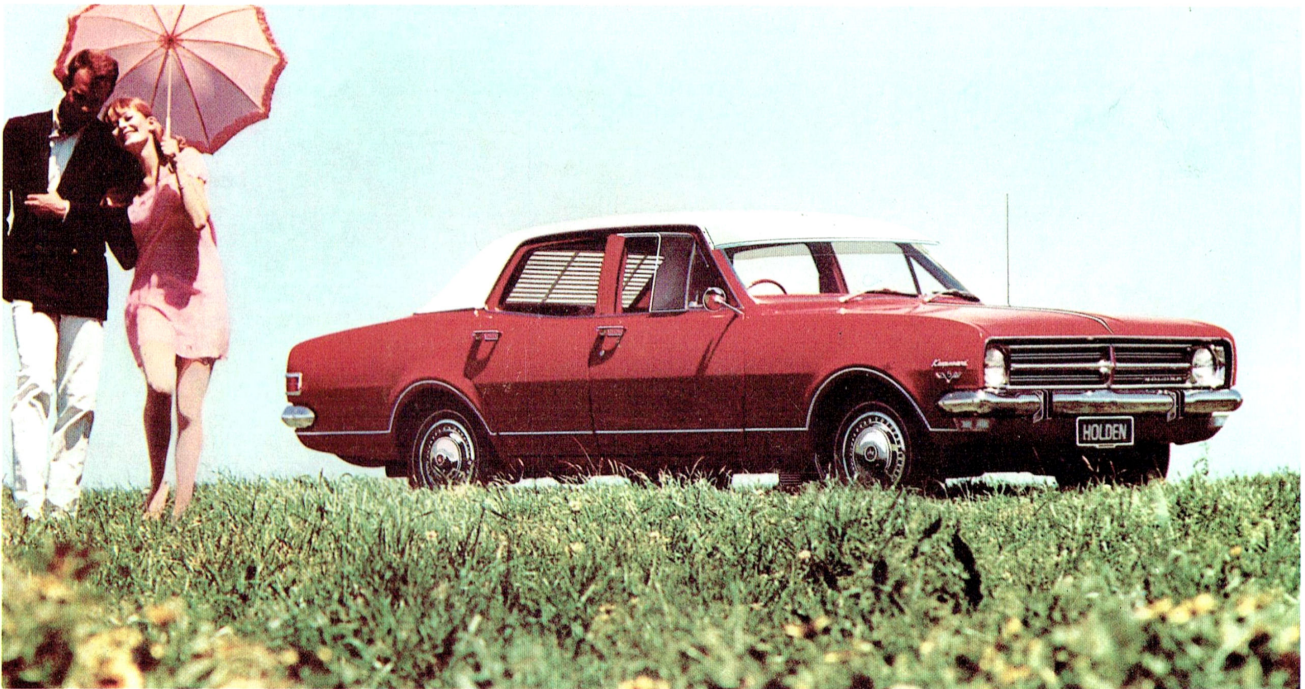

NEW GENERATION HOLDEN

Make it personally yours!

NEW GENERATION HOLDEN

Make it personally yours!

Choose from a wide range of attractive and practical accessories

Let the new Holden you select reflect your own personality. The wide range of accessories available makes it easy to do this. Simply choose those that particularly suit your tastes and needs, and the new Holden **you**

Relax with 'Air Chief' ...enjoy your journey more

An 'Air Chief' car radio is great company. Specially designed for Holden, it has glorious tone . . . brings in stations with crystal clarity. And you can add to your pleasure with an 'Air Chief' tape player. Plays up to 45 minutes of music of your choice at the press of a button. Makes you master of your own music — on the move!