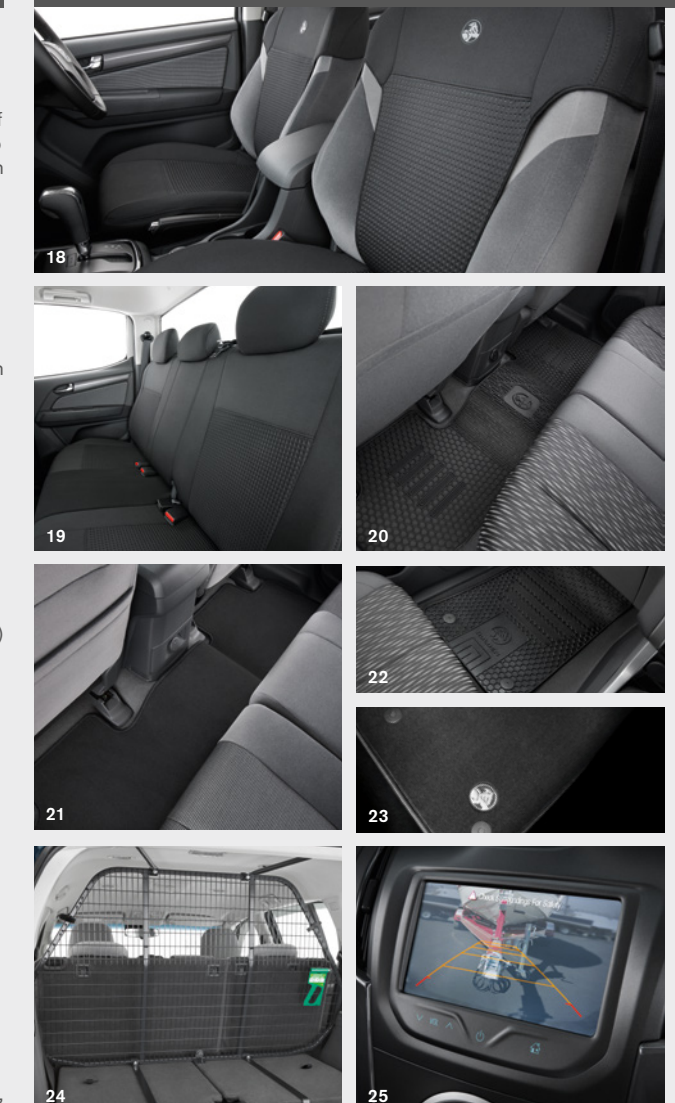

Interior

1. **18 Front bucket seat covers**
     Neoprene seat covers styled to fit the contours of the seats
   - **19 Rear seat cover**
     Neoprene seat covers styled to fit the contours of the seats (Crew Cab LTZ, Colorado 7 only. Crew Cab model shown – also available for 2nd and 3rd row to suit Colorado 7)
   - **20 Rear all-weather floor mat**
     One piece moulded design (Crew Cab, Colorado 7 only)
   - **21 Rear carpet floor mat**
     One piece moulded design (Crew Cab, Colorado 7 only)
   - **22 Front all-weather floor mats**
     Protect your Colorado with these fully tailored, high quality mats with floor retaining clips
   - **23 Front carpet floor mats**
     Protect your Colorado with these fully tailored, high quality mats with floor retaining clips
   - **24 Rigid cargo barrier**
     Protect your vehicle's occupants from loose items in the cargo area with a specially designed steel cargo barrier. Cargo barrier restricts use of 3rd row seats. Colorado 7 only
   - **25 Reverse camera+***
     Add confidence and safety when reversing – available for all models including Genuine Tray bodies
2. ~ Standard on LTZ
   + Reverse camera not available on DX