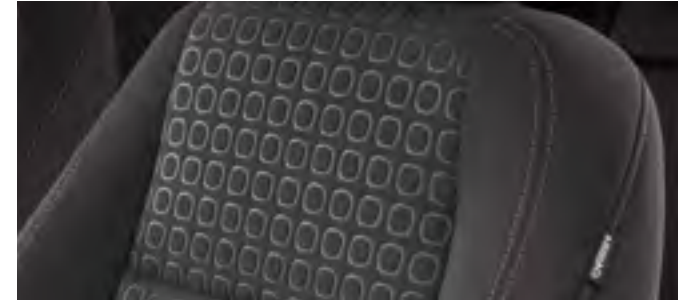

Colour and trim.

Exterior Colours and Trims

Model	Exterior Colour						Interior Trim	
	Solid		Prestige*					
	Absolute Red*	Summit White	Mineral Black*	Nitrate Silver*	Satin Steel*	Seeker blue*		Abalone White*
LS	•	•	•	•	•	•	•	Jet Black cloth
LT	•	•	•	•	•	•	•	Cloth seat trim with Sportec bolsters
LTZ	•	•	•	•	•	•	•	Jet Black Sportec

* Prestige paints are available at an additional cost and certain colours may not be available from time to time. Variations between colours shown and actual paint colours/interior trim colours may occur due to the printing process. Actual vehicle colours may appear different under certain light conditions. Trim patterns are not to scale. Indicative only. Customers are encouraged to contact their Holden Dealer for current colour availability. * Contact your Holden dealer for availability.

Jet Black cloth