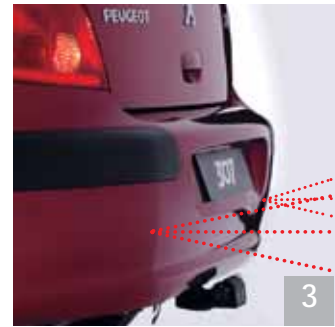

4 Bonnet Protector

Protect your 307 from frontal stone chips. Moulded from high impact clear acrylic, offering protection that won't detract from your car's style.

Part Number: 9160264