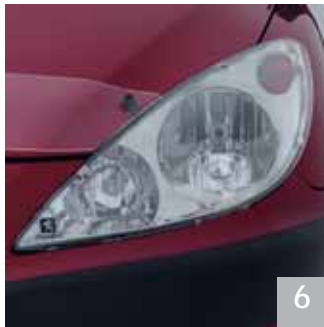

8 Rear Parcel Shelf Speaker System

Consisting of two 165mm Techno series woofers, two 100mm Techno series tweeters and all connectors. Protected by an ABS shell underneath and a special acoustic cover that makes them invisible from the outside, these speakers perfectly match the original stereo or the optional system with separate amp.

Part Number: 9711XL

9 Car Alarm

Peugeot's goal was simple with the 307 alarm: compatibility and reliability. The wiring is designed to connect directly into the multiplex smart servo box. This high performance alarm combines both a perimeter system, monitoring the doors and boot, and an ultrasonic volumetric alarm to detect movement in the cabin. The alarm meets SRA Classification demanded by insurance companies.

Part Number: 96716N

10 CD Storage

Keep your favourite music at your fingertips with this handy CD rack that fits under the radio. It also features a disc present indicator light. Holds 4 CDs.

Important: Cannot be installed if your car is equipped with a 5 CD in-dash changer.

Part Number: 946809

11 CD In-Dash Changer

This high quality 5 CD Changer is designed to fit into the second slot in the dash and perfectly complements the overall dash design.

Electronic security renders the unit inoperable if removed from car.

Part Number: 656451

Harness

Part Number:
6517YQ

Be an individual

307