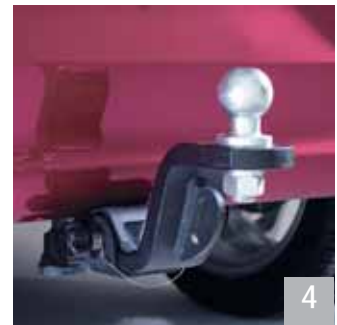

3 Boot Tray

Contoured to fit perfectly in your 307 (3 or 5 door), with no special mounting required, this boot tray provides excellent protection against every day wear and tear. It features high rims, is watertight and easy to wipe down.

Part Number: 9664JQ