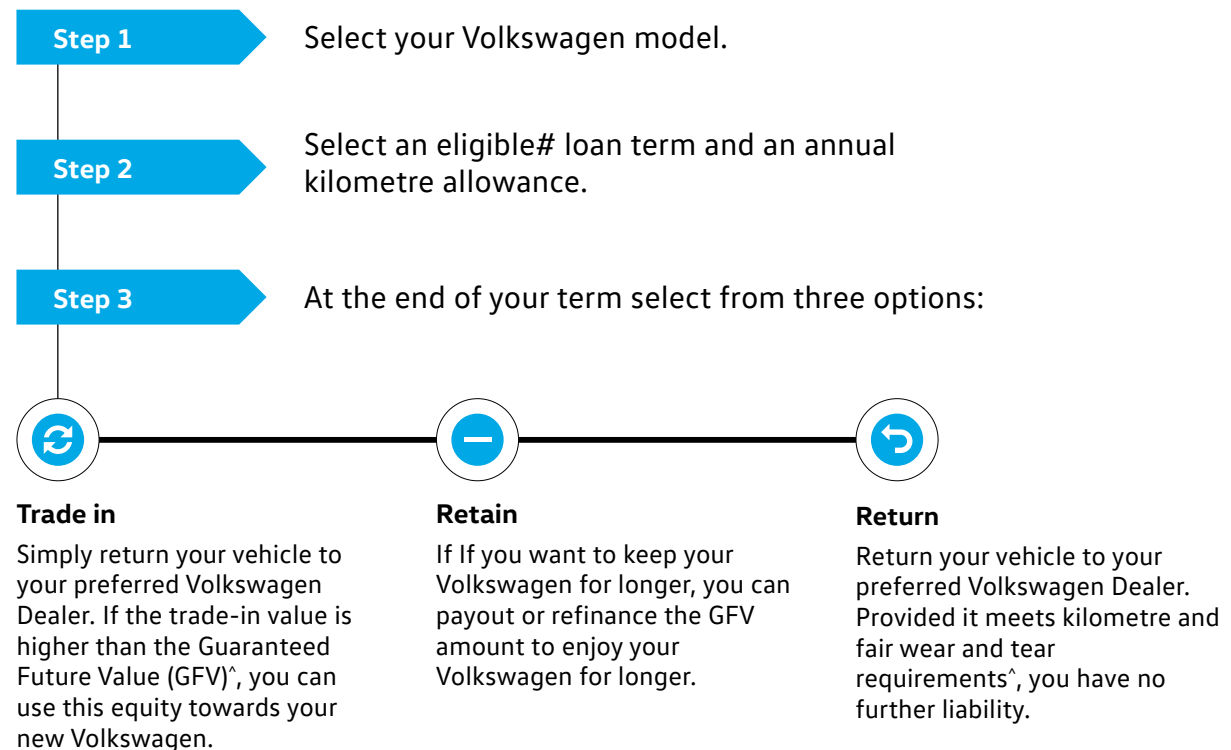

Volkswagen Choice[^]

Guaranteed Future Value

Naturally we understand that your Volkswagen represents a valuable investment, so we understand that you want to maintain it in premium condition. Volkswagen Choice[^] is a finance program tailored to the requirements of Volkswagen owners by providing assurance around your Volkswagen's future value[^], whilst offering simple monthly instalment financing options.

Whether you are selecting your new Volkswagen for business or personal use, you can choose the contract term that best suits your requirements. Enjoy the confidence that comes from having locked in a minimum value up front to be attributed to your vehicle at the end of your contract[^]. There are also no account keeping fees with a fixed interest rate.

[^]Volkswagen Guaranteed Future Value consists of an option to return your vehicle to Volkswagen Financial Services (VFS) ABN 20 097 071 460, Australian Credit Licence 389344, at the end of the term and requires VFS to purchase the vehicle at an agreed price determined by VFS, known as the Guaranteed Future Value (GFV). #Eligible loan terms include 12-60 months and are subject to change, ask dealer for more information. At the end of the term, you can elect to: (1) trade-in; (2) return; or (3) retain the vehicle by paying the GFV, which is a lump sum owed to VFS at the end of the loan term after all repayments have been made. You will be liable for any loan contract deficit and additional charges if you exceed the nominated kilometre allowance and/or the vehicle is not in an acceptable condition. Available on new and demonstrator Volkswagen vehicles for selected models. Contact your Official Volkswagen Dealer to verify eligible vehicles for this program. Fleet, government, rental buyers, hire car and chauffeur companies excluded.