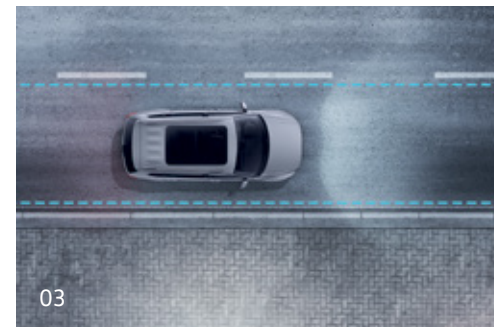

Additional standard inclusions are Driver Fatigue Detection*, which provides a visual and audible signal when it's time to take a break, and clever Multi-collision Brake* technology, which automatically initiates braking after a collision to prevent or minimise the severity of subsequent collisions.

Volkswagen's Driver Assistance package (optional on Comfortline and standard on Highline) provides extra peace of mind with a suite of advanced features to assist day-to-day driving. Adaptive Cruise Control (ACC)*, Dynamic Light Assist and Side Assist* with Rear Traffic Alert* are all exceedingly helpful in busy traffic situations.

Optional as part of the Sound and Vision package is 360-degree Area View*, which uses strategically placed cameras to provide a bird's eye view of the area around your vehicle. Plus, the high-resolution Digital Cockpit behind the steering wheel puts everything you need right in front of you, including driver assistance and vehicle functions.

- 01 Pedestrian monitoring*
- 02 Front Assist*
- 03 Lane Assist*
- 04 Side Assist*

*Safety technologies are designed to assist the driver, but should not be used as a substitute for safe driving practices.