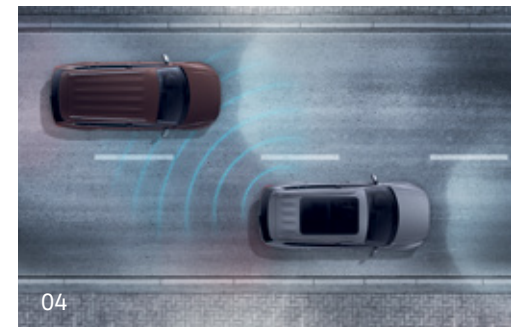

Additional standard inclusions are Driver Fatigue Detection*, which provides a visual and audible signal when it's time to take a break, and clever Multi-collision Brake* technology, which automatically initiates braking after a collision to prevent or minimise the severity of subsequent collisions.

Volkswagen's Driver Assistance package (optional on Comfortline and standard on Highline) provides extra peace of mind with a suite of advanced features to assist day-to-day driving. Adaptive Cruise Control (ACC)*, Dynamic Light Assist and Side Assist* with Rear Traffic Alert* are all exceedingly helpful in busy traffic situations.

Optional as part of the Sound and Vision package is 360-degree Area View*, which uses strategically placed cameras to provide a bird's eye view of the area around your vehicle. Plus, the high-resolution Digital Cockpit behind the steering wheel puts everything you need right in front of you, including driver assistance and vehicle functions.

- 01 Pedestrian monitoring*
- 02 Front Assist*
- 03 Lane Assist*
- 04 Side Assist*

*Safety technologies are designed to assist the driver, but should not be used as a substitute for safe driving practices.