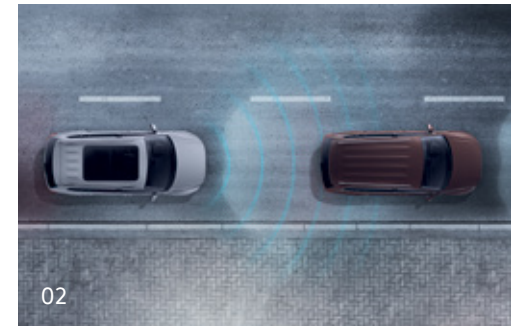

Additional standard inclusions are Driver Fatigue Detection*, which provides a visual and audible signal when it's time to take a break, and clever Multi-collision Brake* technology, which automatically initiates braking after a collision to prevent or minimise the severity of subsequent collisions.

Volkswagen's Driver Assistance package (optional on Comfortline and standard on Highline) provides extra peace of mind with a suite of advanced features to assist day-to-day driving. Adaptive Cruise Control (ACC)*, Dynamic Light Assist and Side Assist* with Rear Traffic Alert* are all exceedingly helpful in busy traffic situations.

Optional as part of the Sound and Vision package is 360-degree Area View*, which uses strategically placed cameras to provide a bird's eye view of the area around your vehicle. Plus, the high-resolution Digital Cockpit behind the steering wheel puts everything you need right in front of you, including driver assistance and vehicle functions.

- 01 Pedestrian monitoring*
- 02 Front Assist*
- 03 Lane Assist*
- 04 Side Assist*

*Safety technologies are designed to assist the driver, but should not be used as a substitute for safe driving practices.