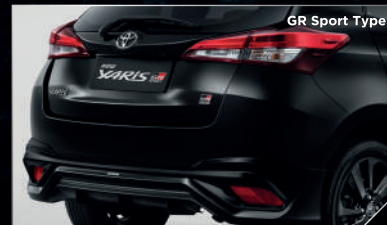

GR Sport Type

GR Sport Type

STRIKING REAR BUMPER SPOILER (All Type)

Distinctive looks to attract the street even from the rear side.