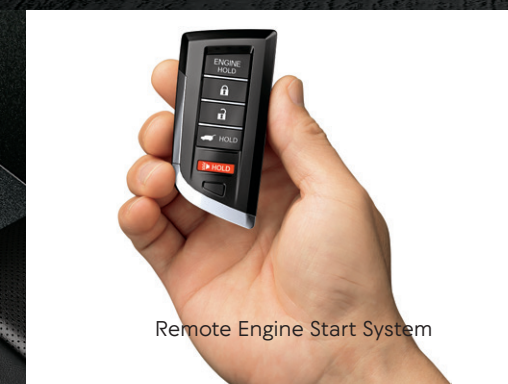

Premium Carpet Floor Mat Set