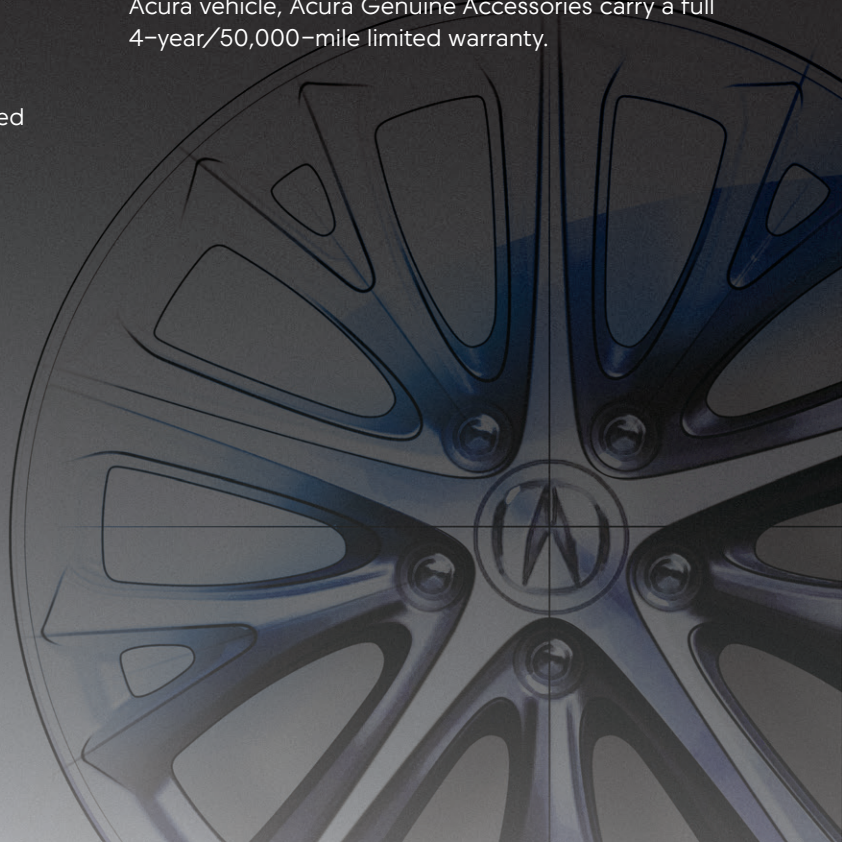

Acura Genuine Accessories

PRECISION CRAFTED PERSONALIZATION

As a proud new Acura owner, you have the opportunity to apply your own signature touches. Choose from a generous array of Acura Genuine Accessories that add style, protection, and convenience.

It's a great way to make the best even better.

FIT, FINISH AND FUNCTIONALITY

Acura Genuine Accessories are designed specifically for Acura vehicles, providing a factory color match, factory-installed appearance and functionality tailored to each individual model.

QUALITY

Every Acura Genuine Accessory is engineered and tested to ensure that vehicle handling and safety performance are not compromised.

WARRANTY

When installed at the time you purchase your new Acura vehicle, Acura Genuine Accessories carry a full 4-year/50,000-mile limited warranty.

Cover: MDX Tech SH-AWD shown in Platinum White Pearl with Black Roof Rails, Crossbars, Front and Rear Lower Trim, LED Fog Lights, Running Boards with Black Accent Trim, and 20-in Glint Black Alloy Wheels with Black Wheel Locks and Black Wheel Lug Nut Set.