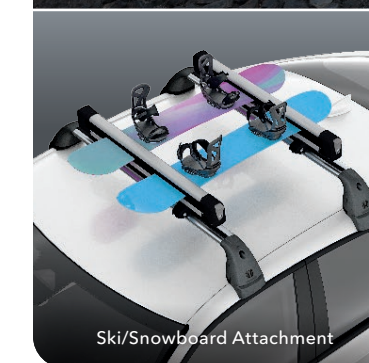

Splash Guard Set

Rear Bumper Protector

Roof Attachments Carry on, have fun.

When it comes to outdoor sports and activities, Honda Genuine Accessories offer a wide array of new roof attachments to accommodate your favorite gear.

Civic Hatchback Sport shown in Smoky Mauve Pearl with Frame Mount Bike Attachment*, Gloss Black Emblems, HPD Emblem, HPD Tailgate Spoiler, Rear Bumper Protector, and Roof Rack.
*The load capacity of 154-lb can accommodate only one bike attachment.

Short Roof Box

Midsize Roof Box

Roof Basket

Ski/Snowboard Attachment

Frame Mount Bike Attachment*

Kayak Attachment

Surf/Paddleboard Attachment

Civic Hatchback