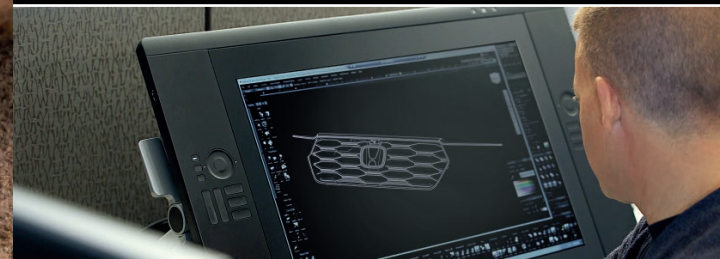

Warranty

3-year/36,000-mile warranty plus convenient financing are available when accessories are installed at the time your Honda is originally purchased.