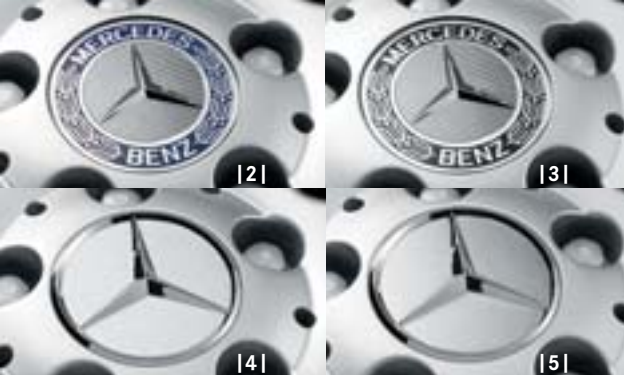

### Denebola | 9-twin-spoke wheel

48.3 cm (19 inch) | Finish: sterling silver

Wheel: 8.5 J x 19 ET 43 | Tyre: 255/40 R19

B6 647 4313

Option for rear axle:

Wheel: 9.5 J x 19 ET 43 | Tyre: 275/40 R19

B6 647 4314

On all 43.2 cm (17 inch) light-alloy wheels, use wheel bolt B6 647 0159 and the corresponding rim lock B6 647 0155

For all 45.7 cm (18 inch) wheels and larger, use wheel bolt B6 647 0161 and rim lock B6 647 0156

Light-alloy wheels are supplied without tyres, wheel bolts or hub caps