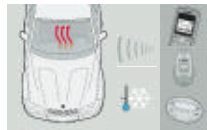

Independent heating/independent ventilation