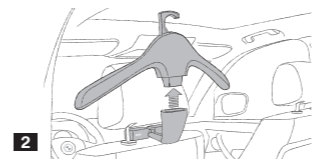

THE ESSENTIALS – AND THE ESSENTIAL EXTRAS.
GENUINE BMW INTERIOR ACCESSORIES.

1 - 4 Travel & Comfort system

This modular system is designed around a base attachment for the headrest bars. A coat-hanger, folding table, universal hook or Apple iPad holder (see page 11) can then be fitted. The **coat hanger** allows clothes to be transported without creasing. It can also be detached from the mounting and used to carry clothes outside the vehicle. The **folding table** gives passengers in the rear

a convenient surface to put things on and is tilt and height-adjustable. It also includes a foldout cup holder with a stylish chromelook ring. The **universal hook** offers a convenient place to hang light shopping bags, suit hangers and the like. The Travel & Comfort system is finished in matt black with silver highlights and goes perfectly with the interior of your BMW.

5 LED torch, rechargeable

This pocket-sized torch can be connected to the 12V socket for charging.