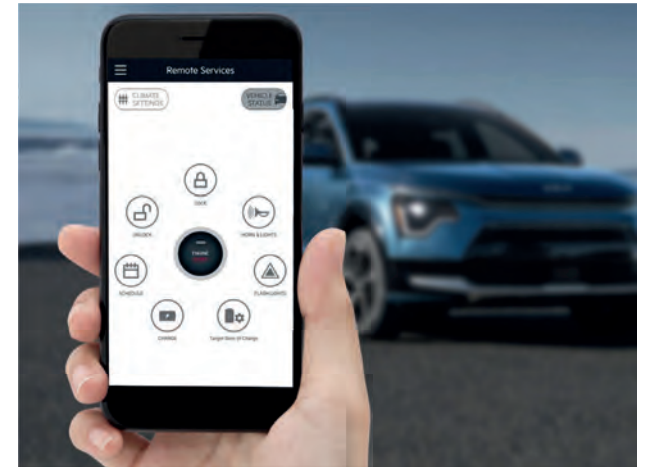

# Go farther, go cleaner

Niro's hybrid gasoline-electric powertrain and plug-in charging capability provide you with a maximum driving range of up to 835 km\* on a single tank of gas and the ability to travel up to 55 km in zero-emissions, all-electric mode.

The Niro Plug-In Hybrid includes Kia Connect, a smartphone app with remote start, cabin pre-warming, and other important connected car services

The modern cockpit includes a 10.25" multimedia interface for at-a-glance control of navigation, audio and various vehicle system functions