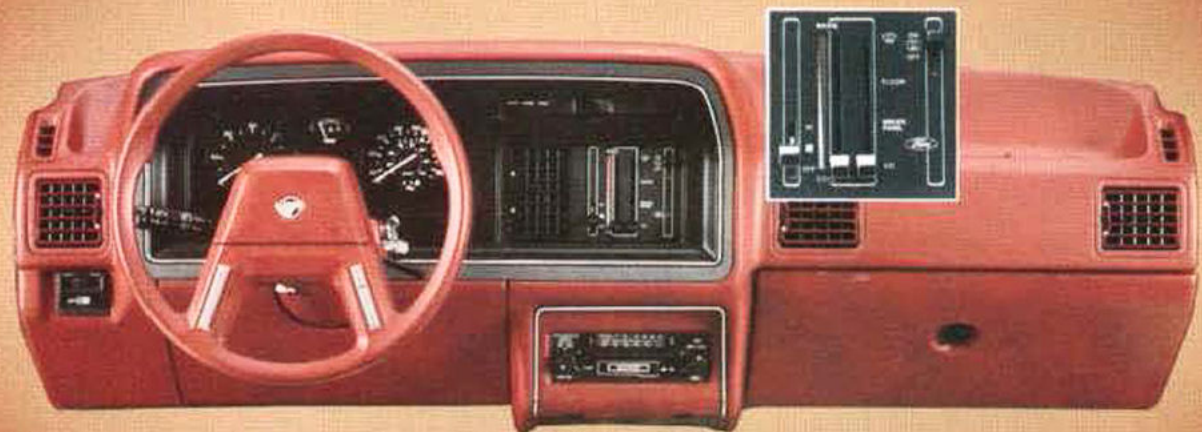

Cool and convenient.

D. Genuine Ford Air Conditioning. Cool comfort can still be yours with Dealer Installed genuine Ford Air Conditioning. These units are designed to provide optimum comfort, performance and appearance. And are covered by our 12-month unlimited mileage limited warranty. *Dealer Installed Genuine Ford Air Conditioning. See or call our parts manager for complete application and pricing information.*

E. Cassetter. The ultimate under-dash storage system to organize, protect and allow easy access to your cassette tapes. An illumination system in the cover lights automatically when the cover is opened. High visibility labels included. The storage compartment is spring-loaded to prevent tape rattle and provide convenient 2-finger access to tapes. Comes in black finish. Easily installed in most Ford cars (passenger legroom is reduced). *Cassetter. Base Part Number: Late availability*