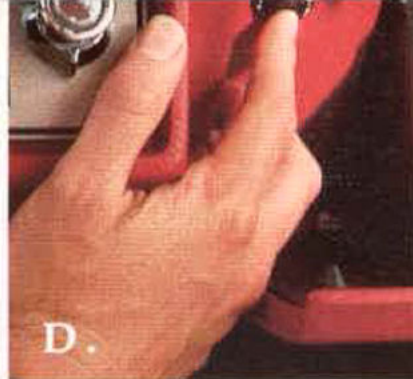

# Pack up with ease.

**D. E. Remote Control Electric Rear Hatch Release.** Just pop the glove box and push the button for easy access. Available for Escort (except station wagons). *Electric Rear Hatch Release.* Base Part Number: 58432. Suggested retail price: \$45.10