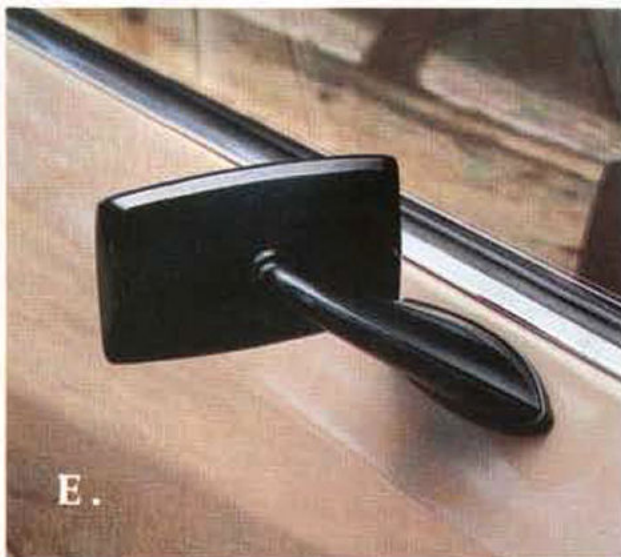

Stylize your image.

1. **D. Remote Control Mirror.** Conveniently located at the corner of the front window on the door panel, or instrument panel. Available in Sail mount style on Thunderbird and Mustang and Pedestal mount style on Crown Victoria and Tempo. *Remote Control Mirror. Base Part Number: 17696. Suggested retail price: from $38.60 (Sail mount); $32.50 (Pedestal mount)*
2. **E. Right Hand Manual Mirror.** Matched to the standard driver's side mirror. Available for Escort, Crown Victoria, Mustang and Tempo. *Right Hand Manual Mirror. Base Part Number: 17696. Suggested retail price: from $18.95*
3. **F. Manual Right Hand Mirror.** Pedestal mount, high-tech look. Plated glass reduces glare and distortion. Available for Tempo. *Manual Right Hand Mirror. Base Part Number: 17696. Suggested retail price: $25.95*
4. **G. Racing Mirrors.** Both the right and left models are remote control, with plated glass (to reduce glare and distortion). For Escort. *Racing Mirror. Base Part Number: 17696. Suggested retail price: $34.45*