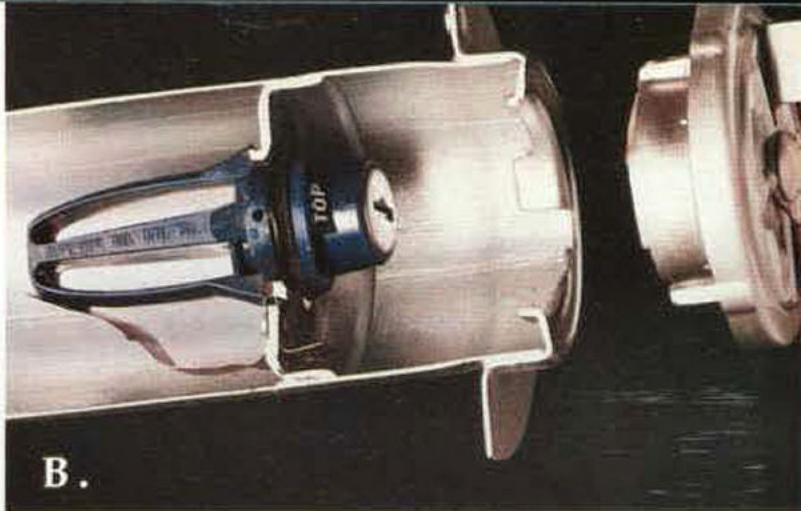

A feeling of security.

A. B. Fuel Protector Lock. Inserts into the "unleaded fuel" restrictor of the fuel tank filler pipe, under the regular gas cap. Unlocks with special key. Available for all Ford cars except Mustang. *Fuel Protector Lock. Base Part Number: 9030. Suggested retail price: $7.40*

C. D. Wheel Protector Lock and Wire Styled Wheel Cover Lock. One locknut per wheel protects wheels or wire styled wheel covers and tires. For wheels and tires: one key and four chrome-plated solid steel locking bolts per set. Available for all Ford cars. For wire styled wheel covers, a single locking bolt attaches to a mount held in place by the wheel lugnuts. Available for all 1985 model Ford cars. Wire Styled Wheel Cover Locks are available for all 1985 models except Escort, Tempo and EXP. *Wheel Protector Lock. Base Part Number: 1A043. Suggested retail price: $25.25. Wire Styled Wheel Cover Lock. Base Part Number: 1A115. Suggested retail price: from $33.25*

E. Spare Tire Lock. Won't open without a special key. Just remove the wing nut on your spare tire mount and attach the lock. Available for all Ford cars. *Spare Tire Lock. Base Part Number: 1386. Suggested retail price: $13.10*