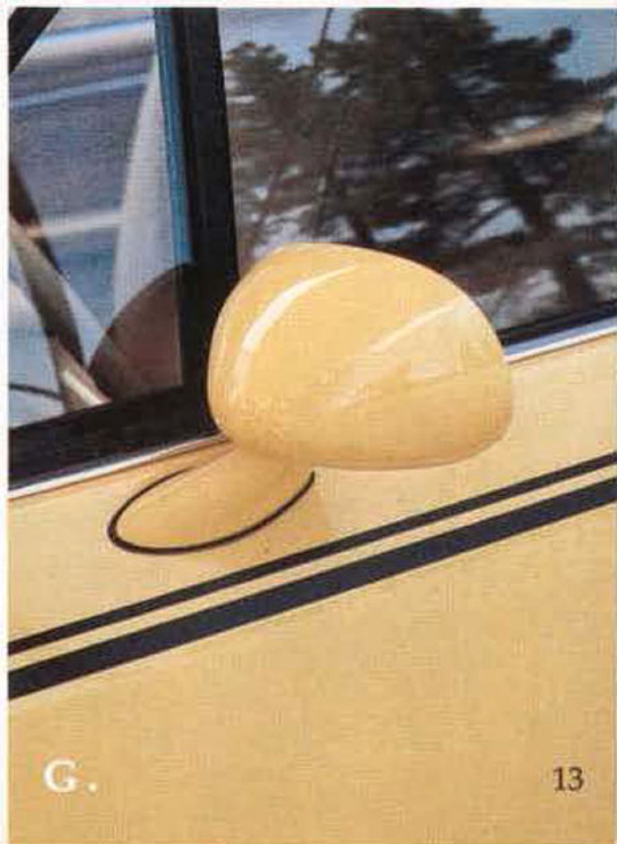

Stylize your image.

1. **D. Remote Control Mirror.** Conveniently located at the corner of the front window on the door panel, or instrument panel. Available in Sail mount style on Thunderbird and Mustang and Pedestal mount style on Crown Victoria and Tempo. *Remote Control Mirror. Base Part Number: 17696. Suggested retail price: from $38.60 (Sail mount); $32.50 (Pedestal mount)*
2. **E. Right Hand Manual Mirror.** Matched to the standard driver's side mirror. Available for Escort, Crown Victoria, Mustang and Tempo. *Right Hand Manual Mirror. Base Part Number: 17696. Suggested retail price: from $18.95*
3. **F. Manual Right Hand Mirror.** Pedestal mount, high-tech look. Plated glass reduces glare and distortion. Available for Tempo. *Manual Right Hand Mirror. Base Part Number: 17696. Suggested retail price: $25.95*
4. **G. Racing Mirrors.** Both the right and left models are remote control, with plated glass (to reduce glare and distortion). For Escort. *Racing Mirror. Base Part Number: 17696. Suggested retail price: $34.45*