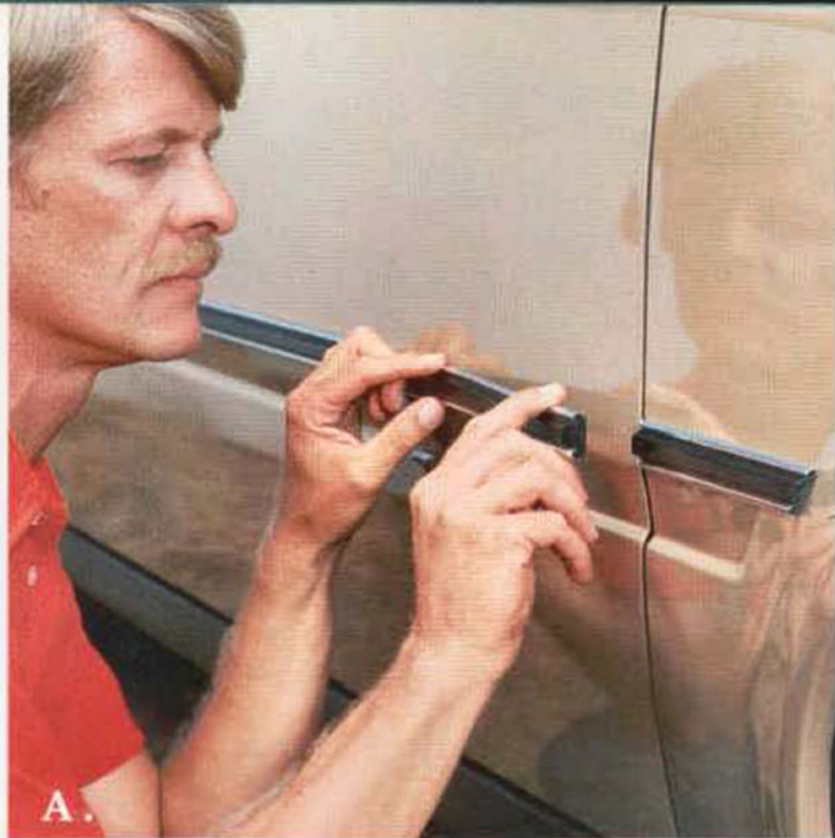

All dressed up for protection.

A. *Body Side Moldings.*

car's paint against dents, dings, and scratches — while at the same time creating a customized appearance. Body Side Moldings are installed via a self-adhesive backing that stays firmly in place in any weather. A wide selection of colors coordinate with your car's finish. Available for all Ford cars. *Body Side Moldings.* Base Part Number: 21048. Suggested retail price: $50.55

B. *License Plate Frame.* Your whole car looks more dressed up when your license plates are attractively bordered. Available in a chrome or argent finish. Easy to install on all Ford cars. *License Plate Frame.* Base Part Number: 17A387. Suggested retail price: from $5.85

C. *Door Edge Guards.* Maintain your car's beauty. These Door Edge Guards act as a buffer between your car's finish and all those potential nicks. Designed to fit the contours of your car. Available in rich chrome finish for all Ford cars, black for EXP and woodtone for station wagons. *Door Edge Guards.* Base Part Number: 20910. Suggested retail price per set: from $9.95