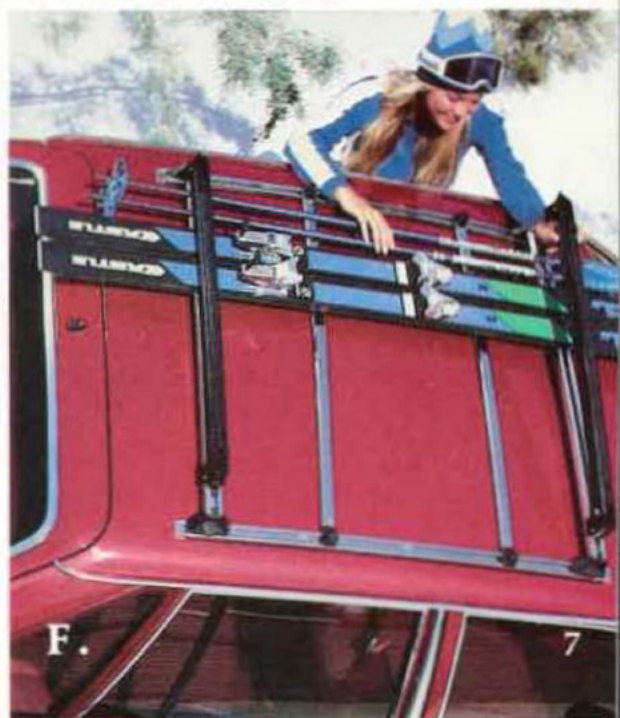

For the active family.

D. E. F. Four Seasons Rack. For year 'round convenience, this polished stainless steel multi-purpose rack extends your cargo-carrying capacity by mounting permanently on the roof of your car. And because it's a Four Seasons Rack, there are special adapters available to carry your bikes and skis. The Bike Carrier Adapter holds two bikes, while the black anodized aluminum Ski Carrier Adapter holds up to four pairs of skis and poles. Rack and Adapters must be ordered separately. Rack available for all Ford cars. The Bike Carrier Adapter and Ski Carrier Adapter can only be used on Four Seasons Racks. Adapters fit all Ford cars except Crown Victoria station wagons. *Four Seasons Rack, Four Seasons Bike Carrier Adapter, and Four Seasons Ski Carrier Adapter. Base Part Number: 55100. Suggested retail price: Four Seasons Rack, from $112.00; Four Seasons Bike Carrier Adapter, $31.55; Four Seasons Ski Carrier Adapter, $53.35*