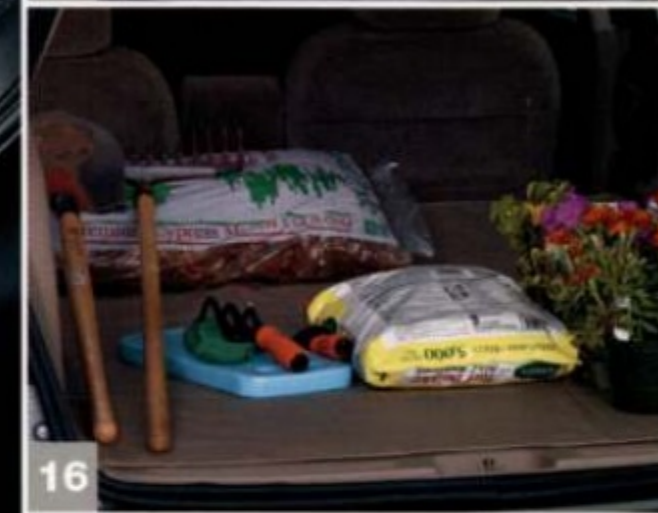

INSIDE MOVES

10

11

12

10. Ash/Coin Holder

Designed to fit in cup holders, it includes a lid to keep spare change or ashes conveniently in place. Constructed of a durable thermoplastic. Removes easily for cleaning. Taurus only. Base Part No. **04788**

11. Smoker's Pack

Add an ashtray and lighter to your vehicle. The ashtray blends with the interior styling and mounts to the center console. Easy to remove for cleaning. Taurus only. Base Part No. **04788**

12. Electrochromic Compass Mirror and Compass/Temp Mirror

Ease the discomfort of headlight glare in your rearview mirror. Mirror automatically dims when glare is detected. Features a built-in compass. Our Electrochromic Compass Mirror with Temperature Display has the additional feature of an outside temperature display. Switch lets you toggle between compass and temperature readings; set to Celsius or Fahrenheit scales. Dealer installation recommended. Base Part No. **17700**

13. All-Weather Vinyl Floor Mats

The deep grooves and raised ridges in these heavy-duty mats catch and hold snow, slush and mud, while protecting the vehicle carpeting. Nibbed backing and driver-side positive retention help keep mats in place. Available in colors that complement your vehicle interior. Base Part No. **13086** Front Base Part No. **13106** Rear

14. Carpeted Floor Mats

Premium grade carpeting is custom fit to the exact contour of each vehicle. Driver-side mats have positive retention, and all mats have a nib backing to help prevent slippage. Four-piece kits. Base Part No. **13300**

13

14

15. Trunk Cargo Organizer