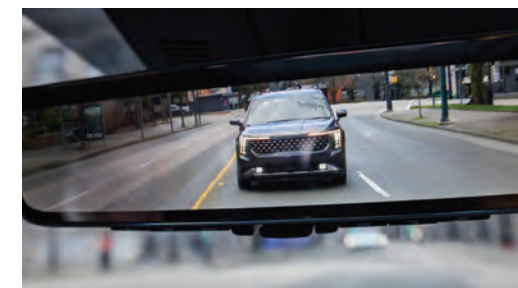

# Move in a new direction.

The 2024 Sorento is the perfect SUV for everyday dreams and momentous occasions. With enhanced styling, more standard features and more cutting-edge technologies than ever before, Sorento moves in a new direction.

## Better technology for a better driving experience.

Sorento's available cabin tech is designed to enhance every aspect of your driving experience - from the panoramic digital display with individual 12.3" TFT screens for driving information and infotainment/climate controls to the convenience of wireless device charging.

**Full display digital rear-view mirror<sup>1</sup>** turns the mirror into a digital display with a panoramic view of the rear of the vehicle -when your vision might otherwise be obstructed by passengers or a large cargo load.