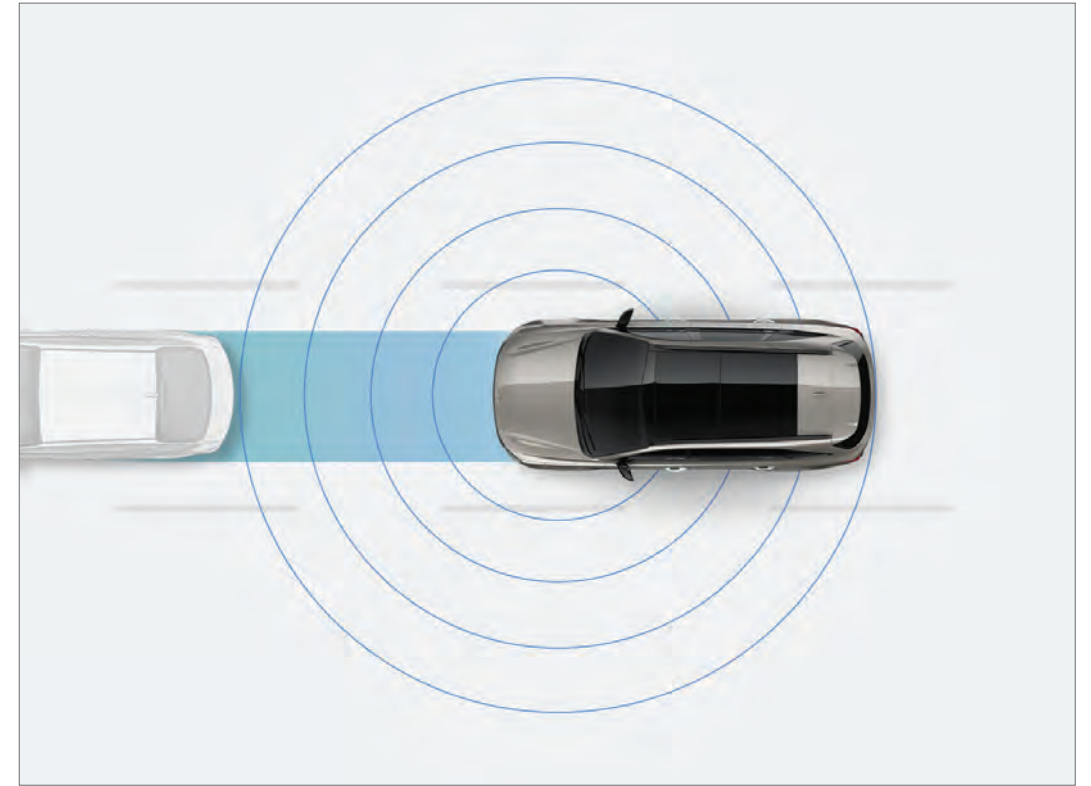

## Smart Power Liftgate<sup>1</sup>

opens automatically when you stand behind it for 3 seconds with your Smart Key - and closes automatically when you walk away.

<sup>1</sup> Available feature. See features page or visit [kia.ca](http://kia.ca) for full details. International model shown.

# Safety that surrounds you.

Using the latest sensing and processing technology, Sorento helps you stay aware of your surroundings and can even step in to help prevent collisions.

## Lane Keeping Assist<sup>2</sup>

detects your vehicle getting close to lane markers and can apply corrective adjustments to help prevent you from drifting into another lane.