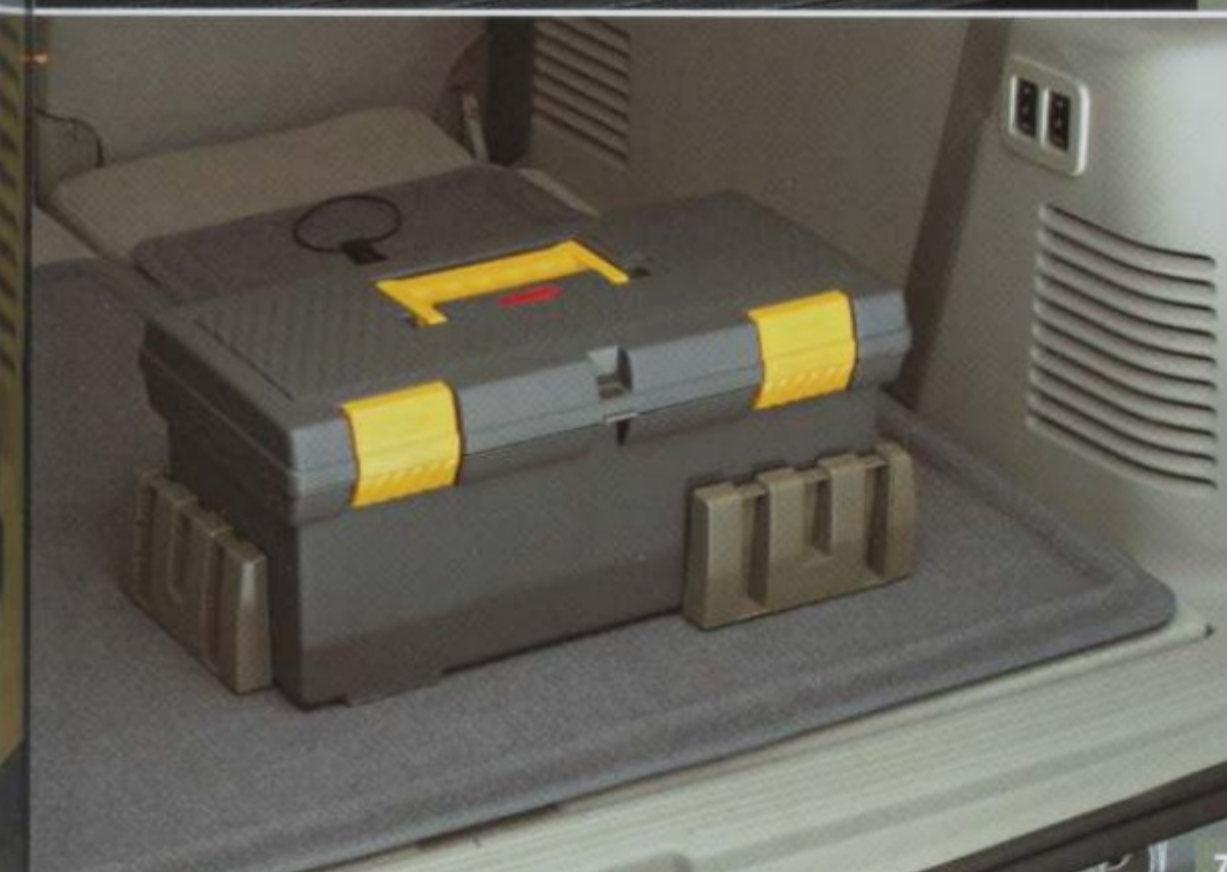

TESTED TOUGH. You work hard and play harder. So, Genuine Ford Accessories are engineered and factory tested to be in perfect synch with your Expedition or Expedition EL's body design and mechanical specs.

[fordaccessoriesstore.com]

4 Elliptical Cross Bars for O.E. Racks*

This set of two elliptically shaped cross bars allows the mounting of select carriers with adapters for elliptical carriers. Easy to install. Base Part No. **55100**

5 Interior Cargo Organizer

Removable and adjustable divider system helps separate and organize your belongings. Made of premium-grade polyethylene, it installs easily in the cargo area with no tools required. Available in black only. Base Part No. **115A00**

6 Interior Molded Cargo Area Protector

Durable, lightweight tray is molded to the contours of your vehicle. Raised lip helps contain spills. Installs and removes easily without tools. Available in black only. Base Part No. **7811600**

7 Cargo-Logic®

A smart way to protect the cargo area and keep cargo organized. Liner features molded construction that provides a stain- and moisture-resistant barrier to protect the cargo area floor, while L-shaped Cargo-Loks hold cargo. The liner's heavy-duty looped polyware surface offers an ideal fastening surface for Velcro® hooks on the underside of the thermoplastic Cargo-Loks. Simply place Cargo-Loks at diagonal corners of the cargo you're carrying to keep it from shifting. Four Cargo-Loks supplied. Offered in colors to complement your interior. Base Part No. **11600**

8 Flat-Molded Splash Guards

(not pictured) Keep mud, snow and ice away from lower body panels. Contoured design complements vehicle lines and gives excellent protection. Heavy-duty black plastic construction resists cracking. Packaged in pairs for front or rear. NOTE: Specify trim level. Base Part No. **16A550**

NEW

*Eligible for residualization under a Ford Credit Red Carpet Lease.